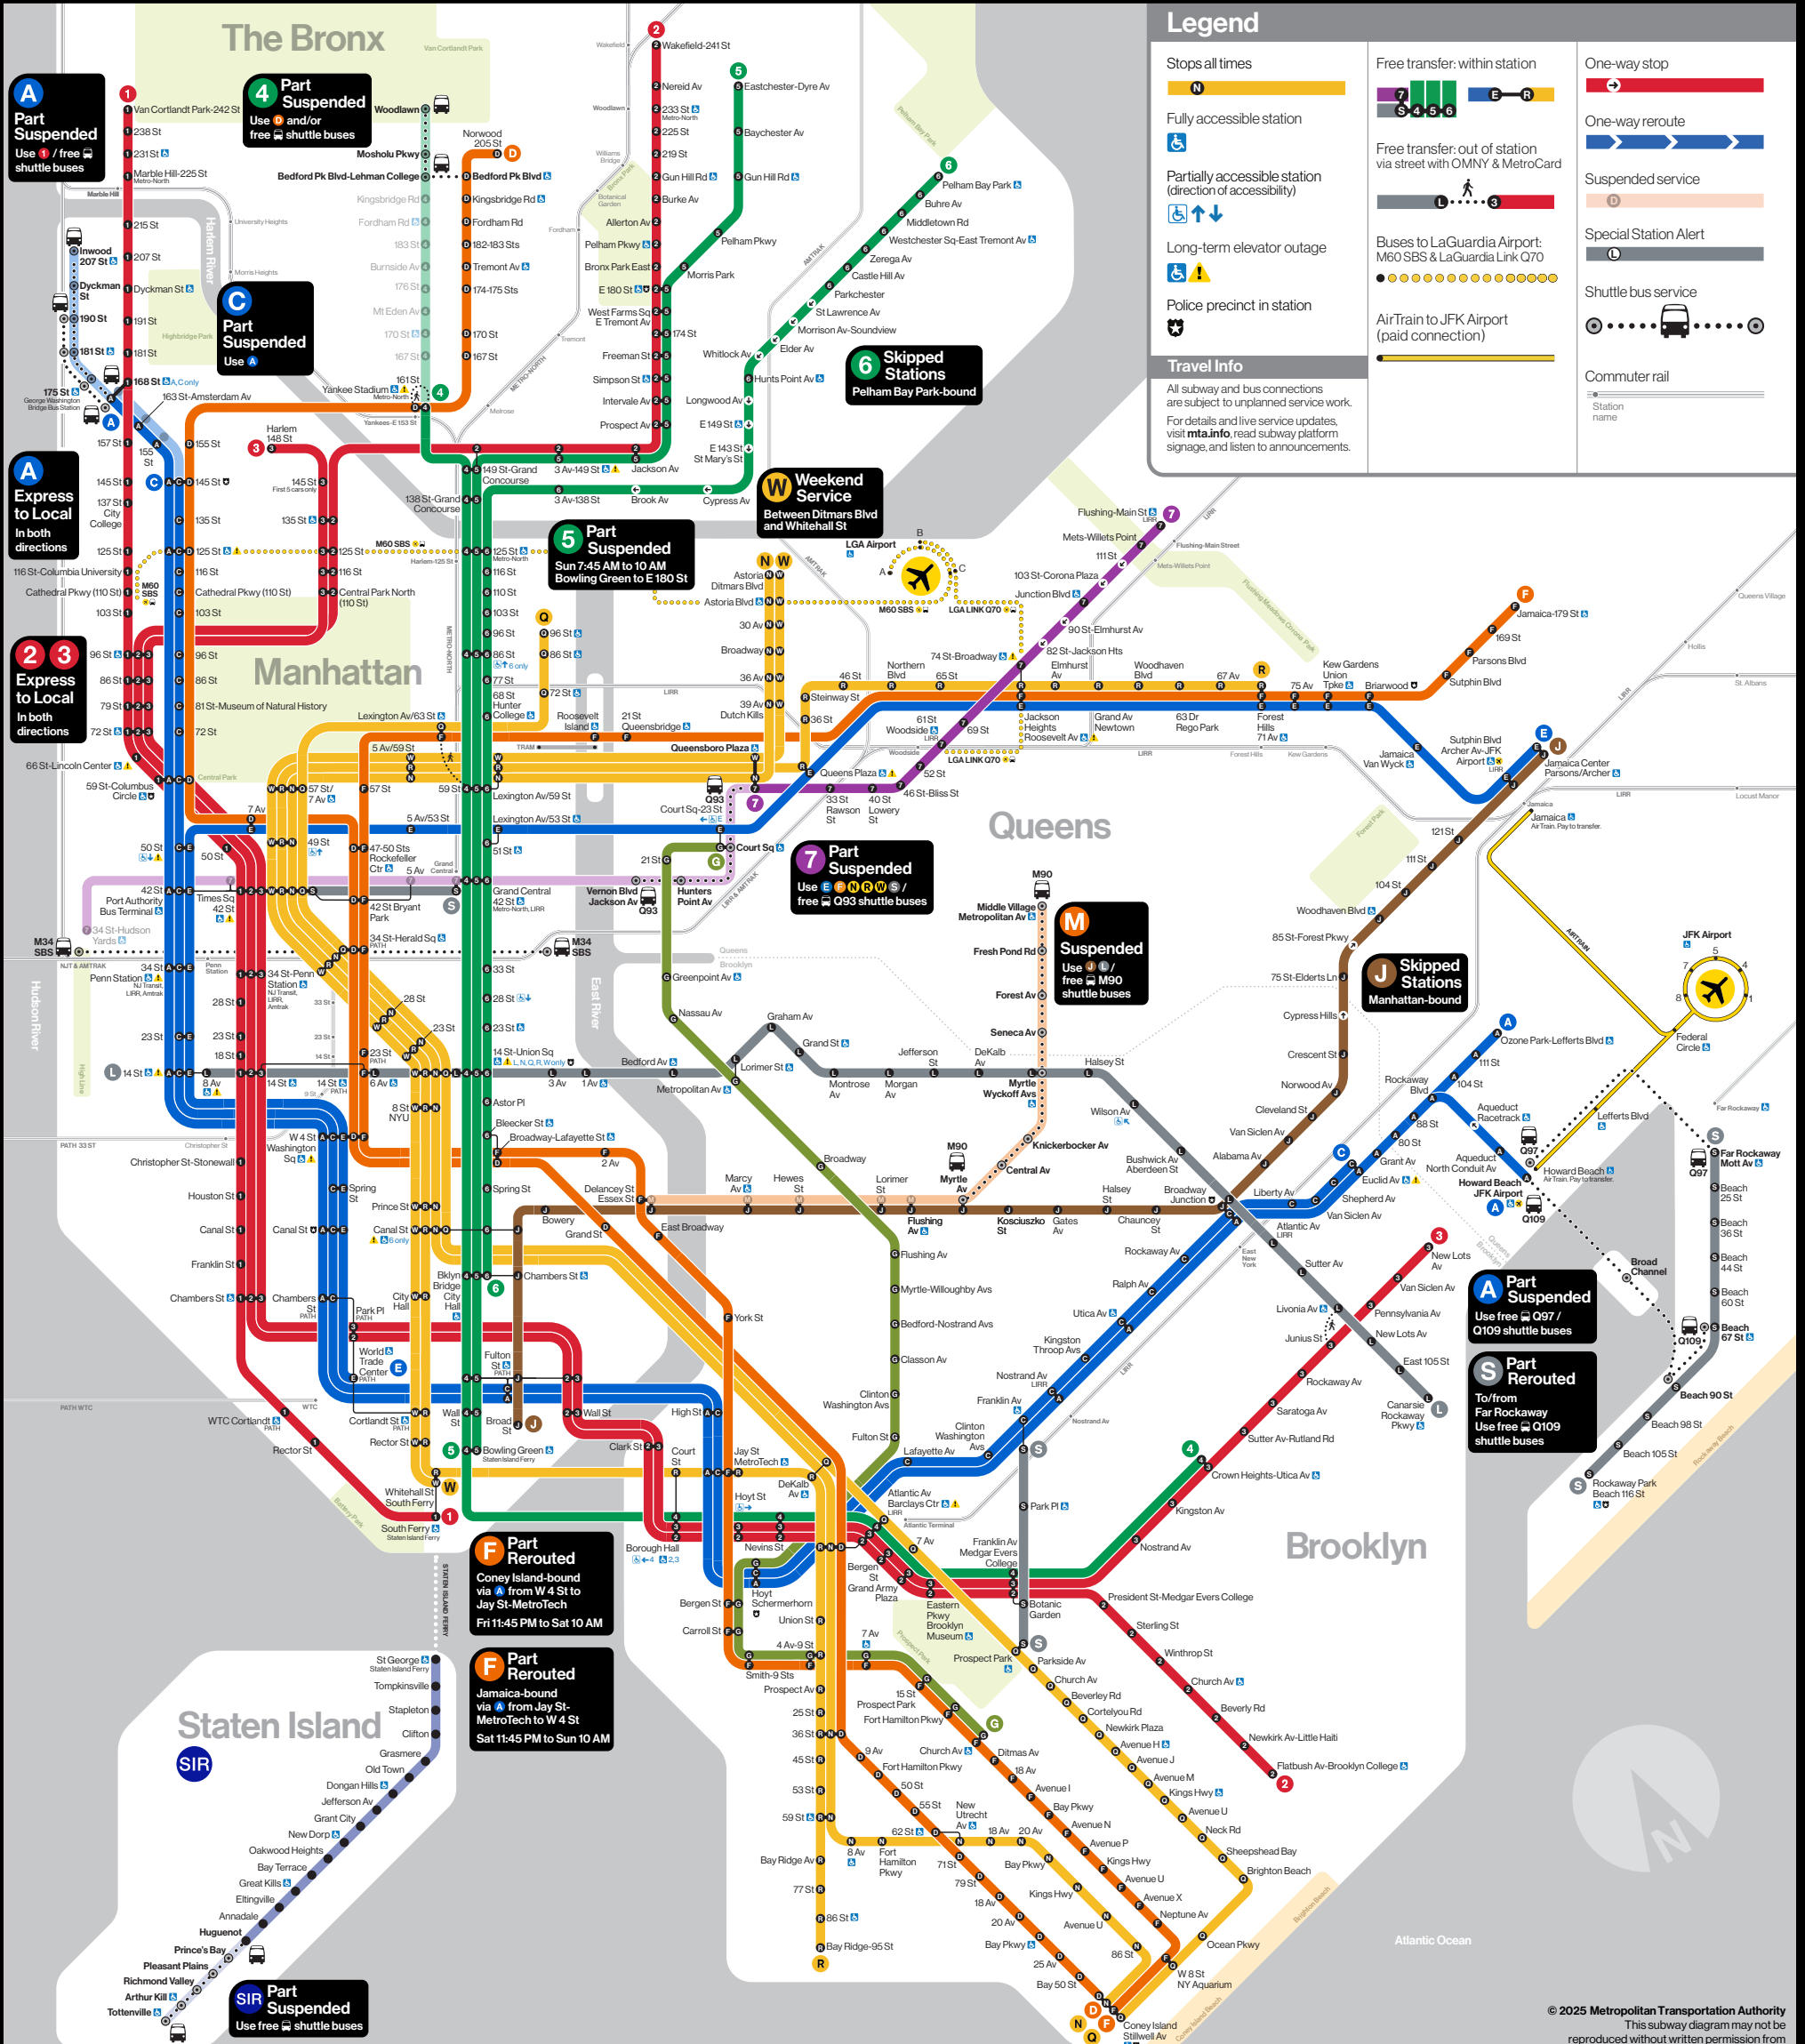

Sign up for planned work alerts: visit [mta.info/notify](https://www.mta.info/notify)