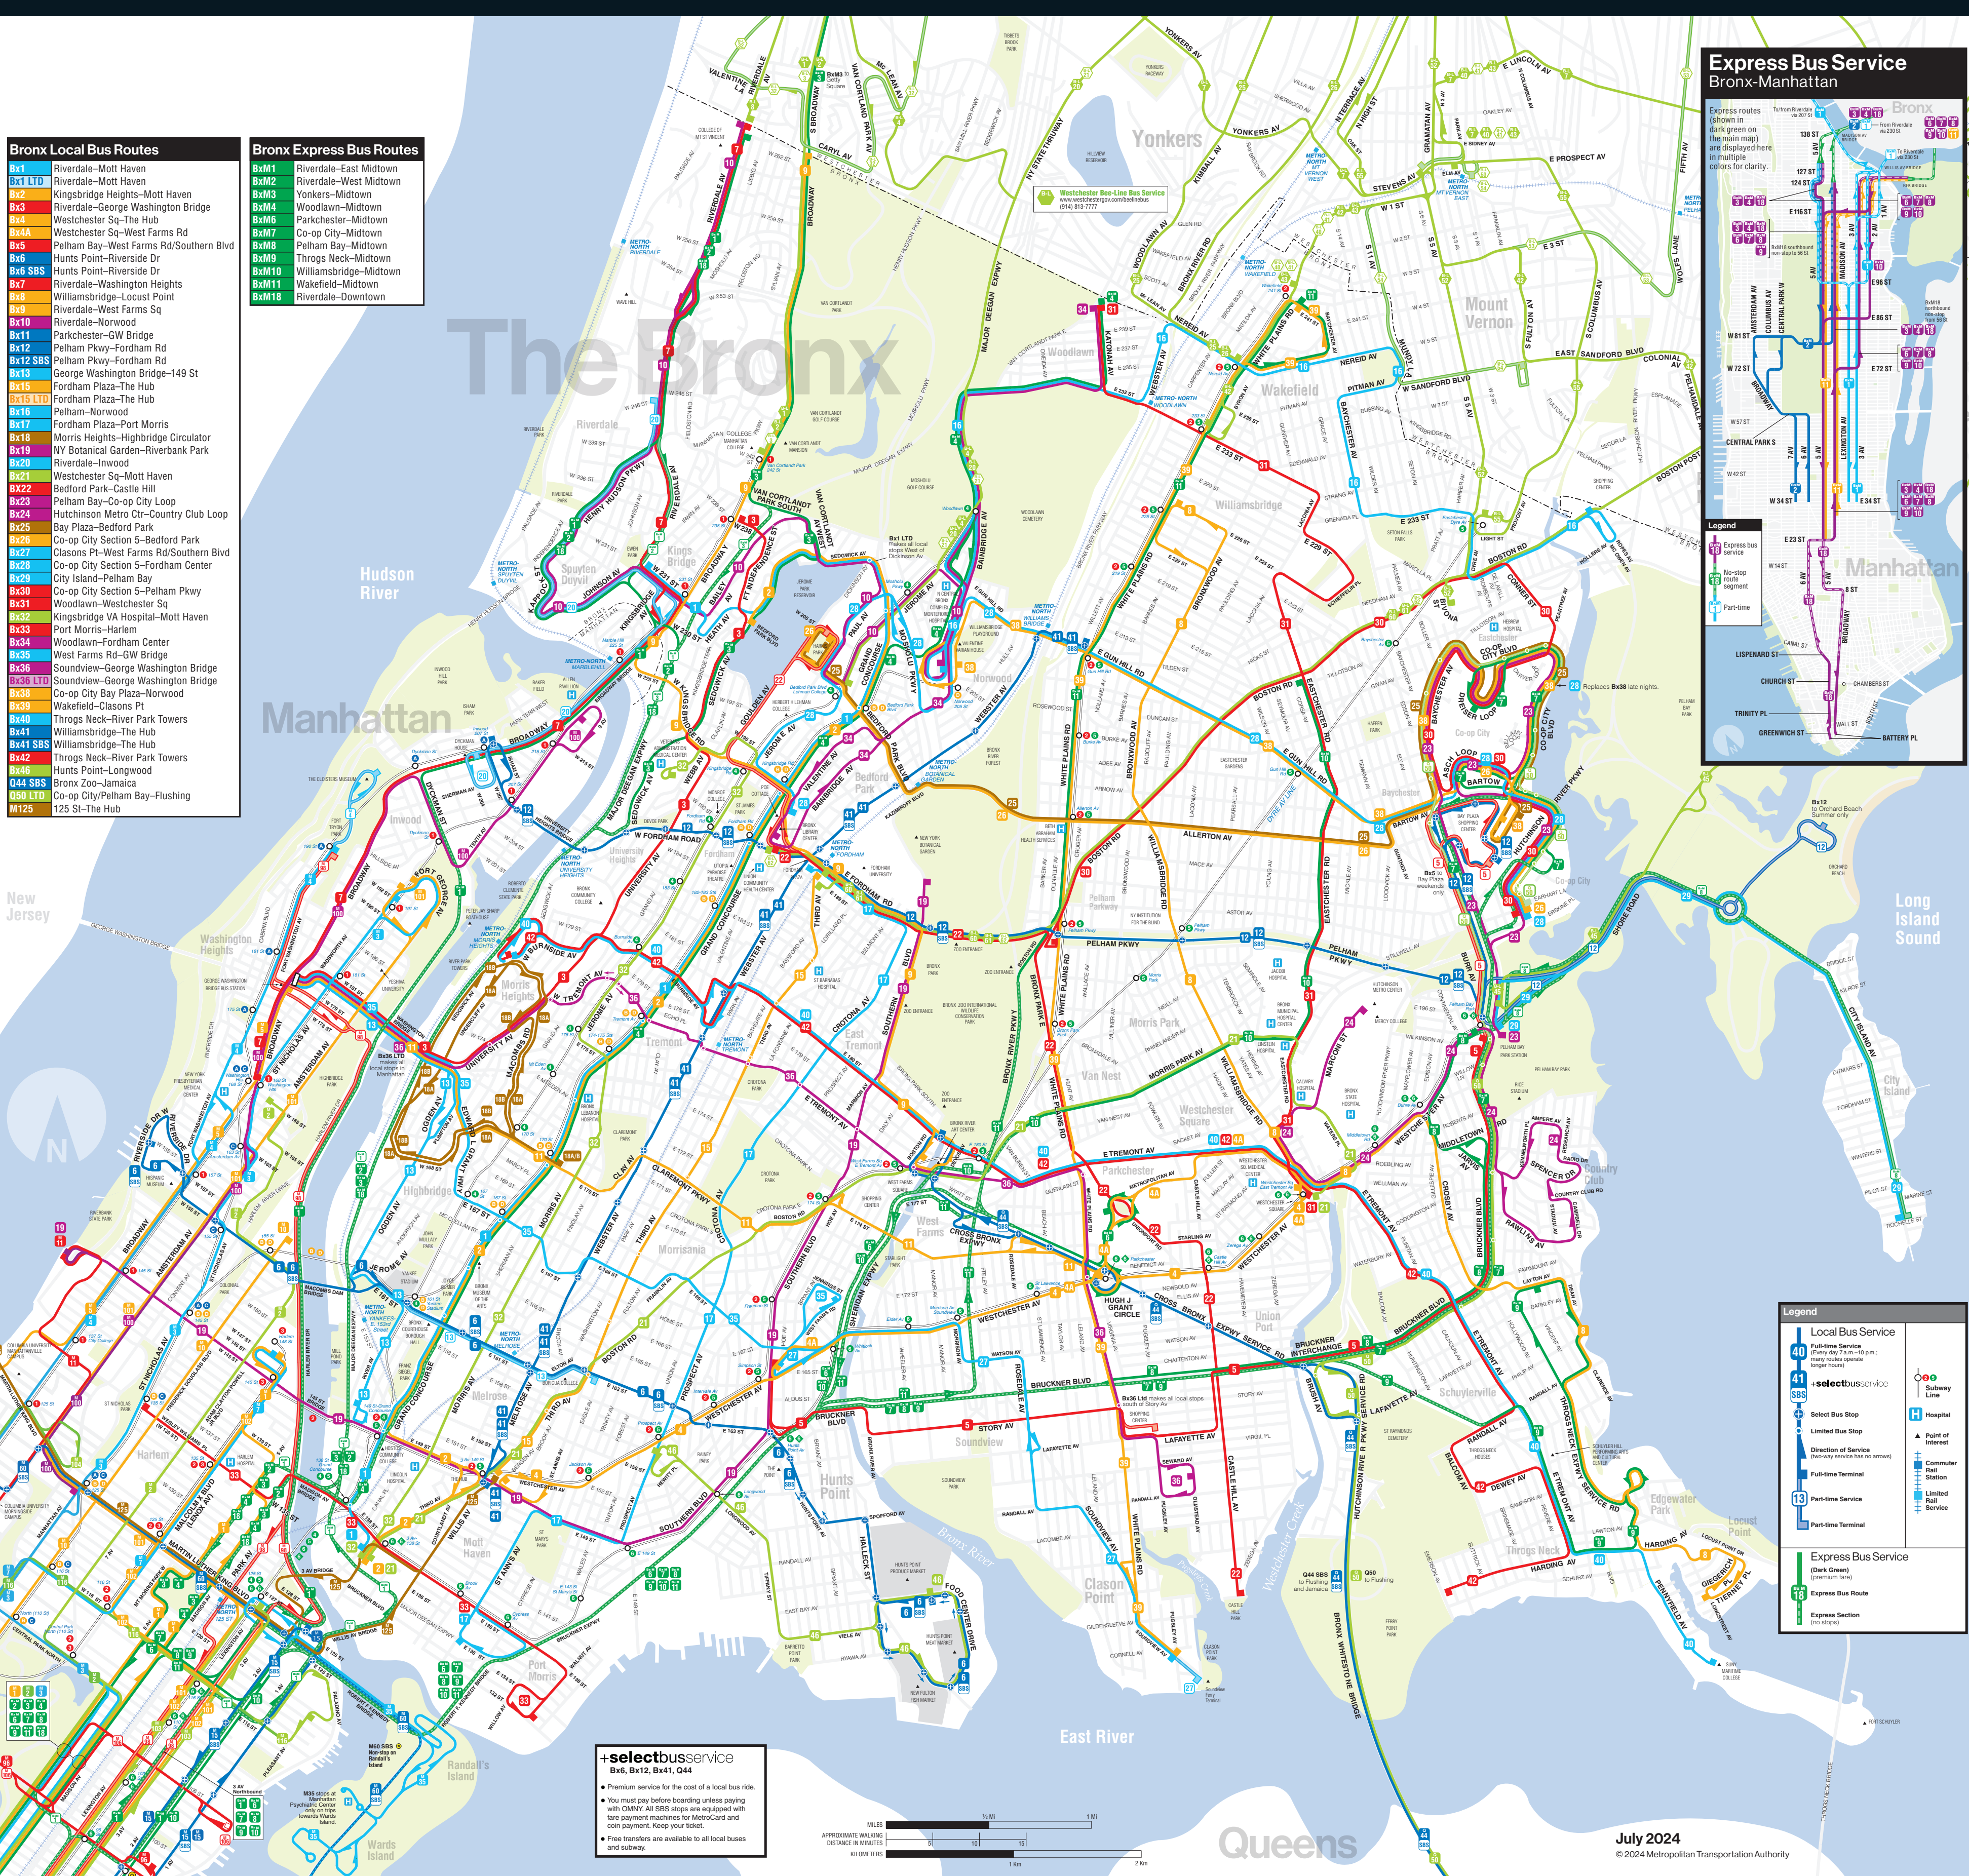

1. ### Bronx Express Bus Routes
2. **BxM1** Riverdale–East Midtown
   - **BxM2** Riverdale–West Midtown
   - **BxM3** Yonkers–Midtown
   - **BxM4** Woodlawn–Midtown
   - **BxM5** Parkchester–Midtown
   - **BxM7** Co-op City–Midtown
   - **BxM8** Pelham Bay–Midtown
   - **BxM9** Throgs Neck–Midtown
   - **BxM10** Williamsbridge–Midtown
   - **BxM11** Wakefield–Midtown
   - **BxM18** Riverdale–Downtown

Express Bus Service Bronx-Manhattan

Express routes (shown in dark green on the main map) are displayed here in multiple colors for clarity.

Legend

- Express bus service
- No-stop route segment
- Part-time

Legend

— Local Bus Service	● Full-time Service (Every day 7 a.m. to 10 p.m.; many routes operate longer hours)	○ Select Bus Stop	○ Limited Bus Stop	○ Subway Line
● +selectbus service	○ Select Bus Stop	○ Hospital	○ Point of Interest	○ Commuter Rail Station
○ Direction of Service (two-way service has no arrows)	○ Full-time Terminal	○ Limited Rail Service		
○ Part-time Service	○ Part-time Terminal			

Express Bus Service

- Express Bus Route (Dark Green)
- Express Section (No stops) (Green/Lime)