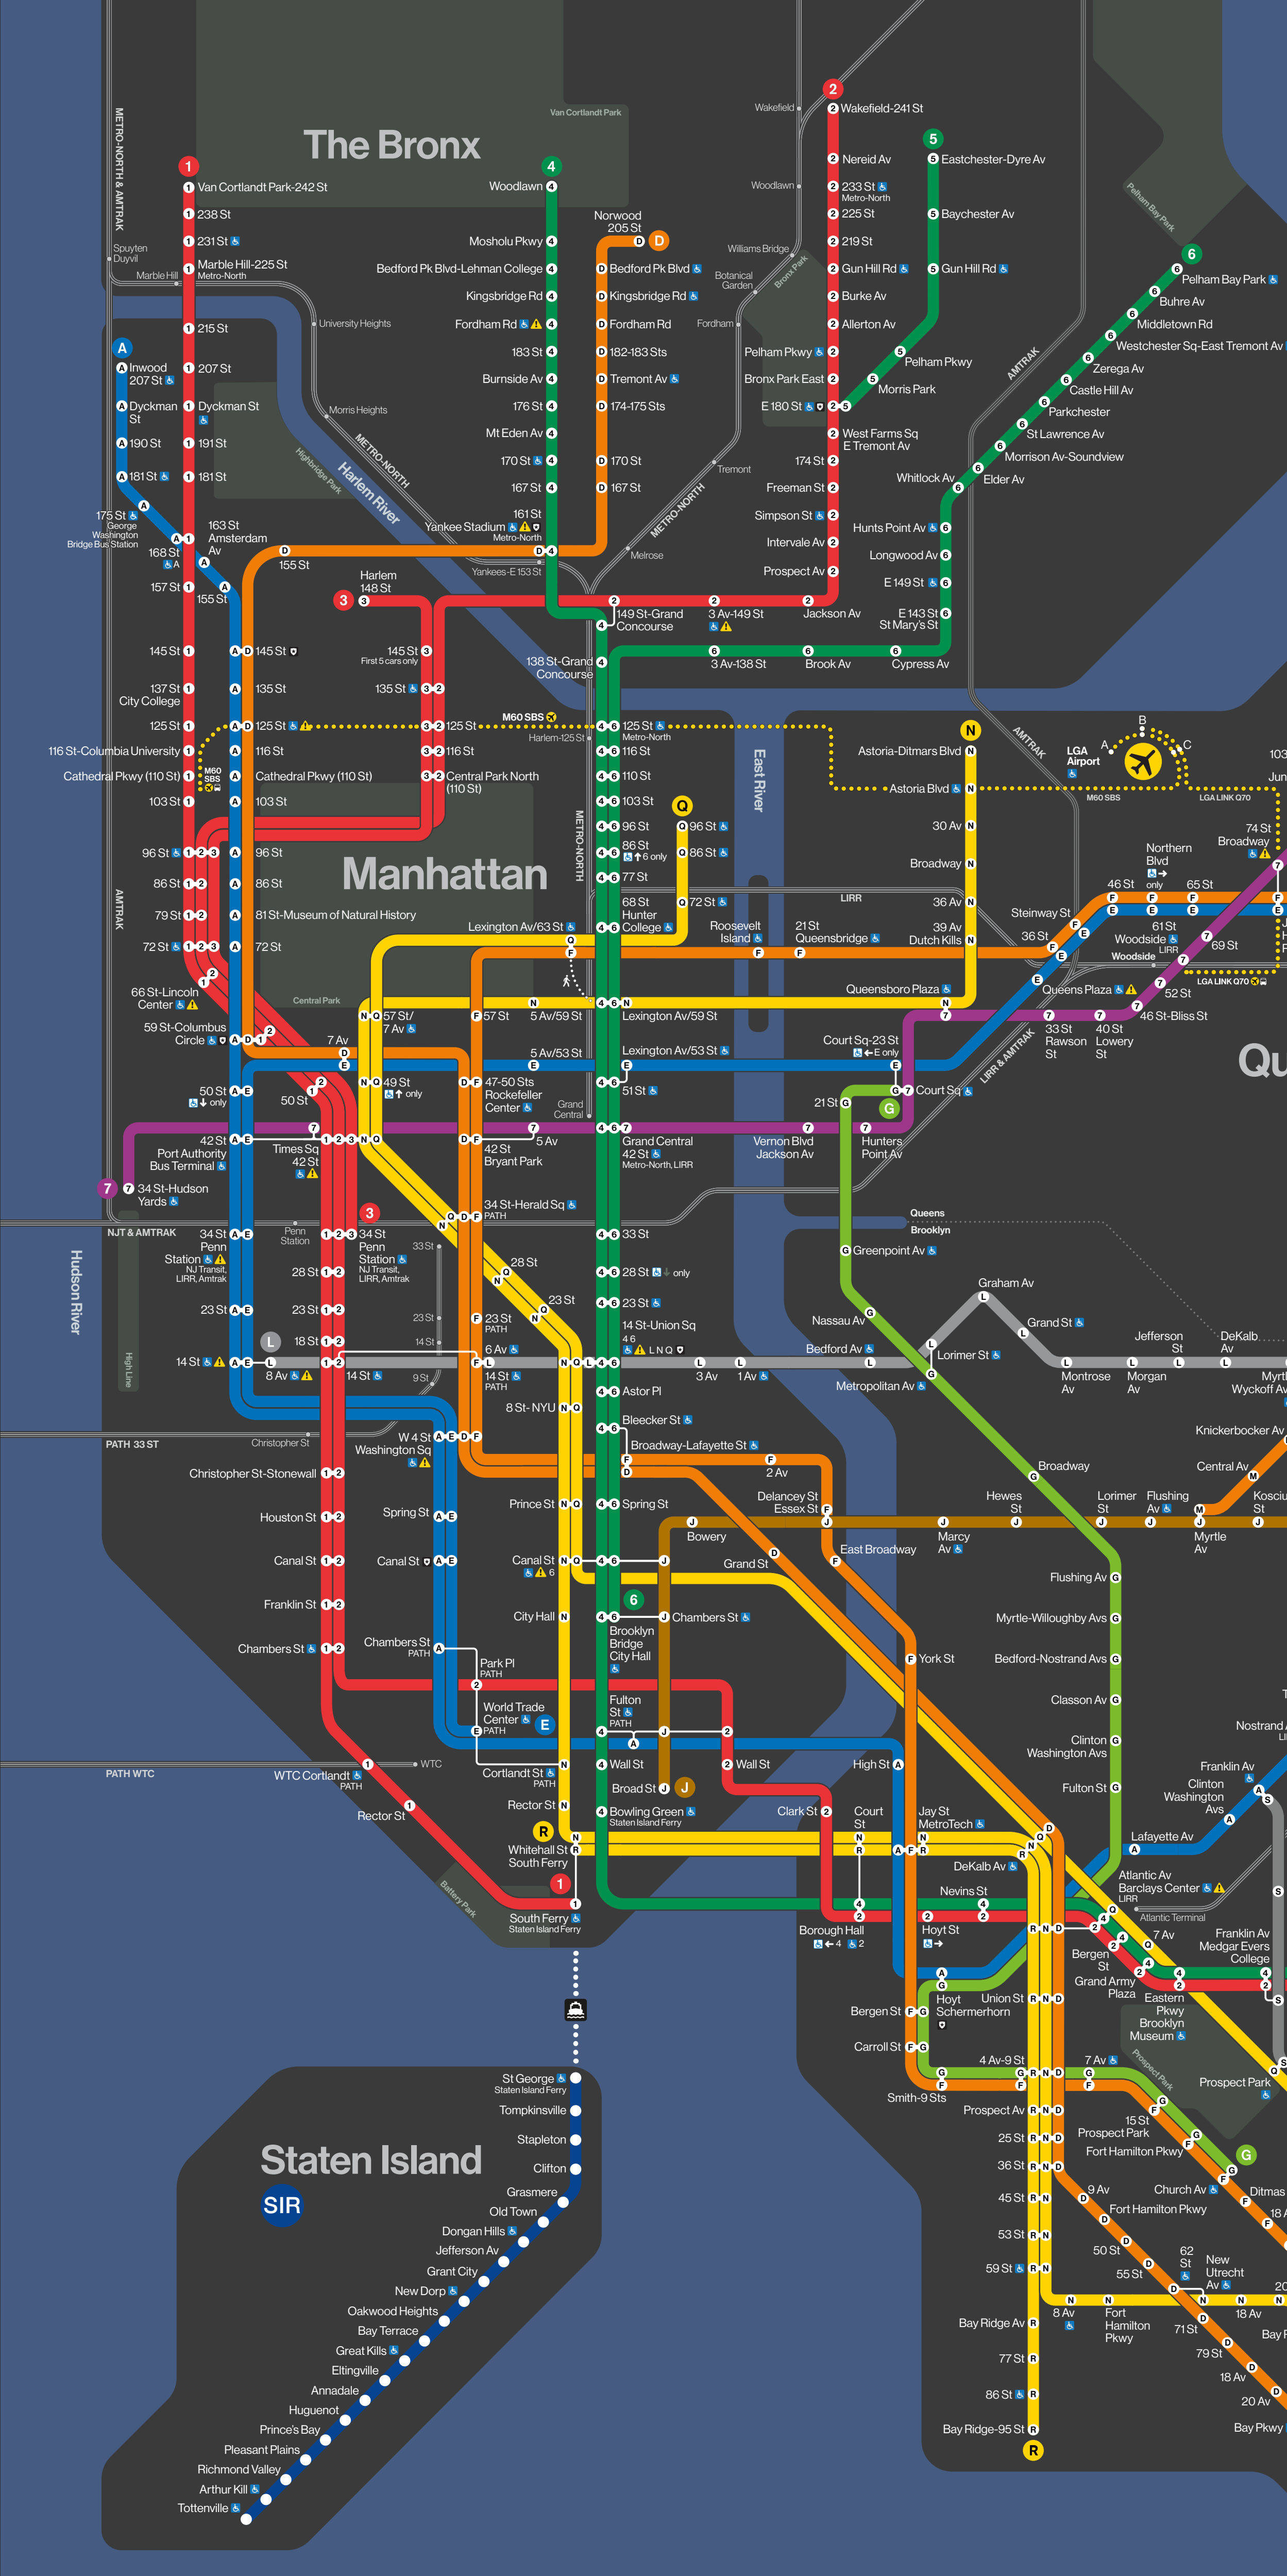

Late Night Service

approximately 11:00 PM – 5 AM

A Inwood-207 St, Manhattan to/from Far Rockaway, Queens No service, use A	G Court Sq, Queens to/from Church Av, Brooklyn	S Franklin Av Shuttle, Brooklyn Franklin Av to/from Prospect Park
A Lefferts Blvd Shuttle, Euclid Av, Brooklyn to/from Ozone Park-Lefferts Blvd, Queens	J Jamaica Center, Queens to/from Broad St, Manhattan No service	1 Van Cortlandt St-242 St, Bronx to/from South Ferry, Manhattan
E Jamaica Center, Queens to/from World Trade Center, Manhattan Local service	L 8 Av, Manhattan to/from Canarsie Rockaway Pkwy, Brooklyn	2 Wakefield-241 St, Bronx to/from Flatbush Av-Brooklyn College, Brooklyn Local service
S Rockaway Park Shuttle, Queens: Broad Channel to/from Rockaway Park Beach 116 St	N Astoria-Ditmars Blvd, Queens to/from Coney Island-Stillwell Av, Brooklyn Local service	3 Manhattan-Harlem-148 St to/from 34 St-Penn Station
B No service, use A or Q	Q 96 St, Manhattan to/from Coney Island-Stillwell Av, Brooklyn Local service	4 Woodlawn, Bronx to/from New Lots Av, Brooklyn Local service, skips Hoyt St
D Norwood-205 St, Bronx to/from Coney Island-Stillwell Av, Brooklyn Local in the Bronx & Brooklyn, express in Manhattan	R Whitehall St, Manhattan to/from Bay Ridge-95 St, Brooklyn	5 Bronx: Eastchester-Dyre Av to/from E 180 St
F Jamaica-179 St, Queens to/from Coney Island-Stillwell Av, Brooklyn Local service	W No service, use N	6 Pelham Bay Park, Bronx to/from Brooklyn Bridge-City Hall, Manhattan
M Myrtle Av, Brooklyn to/from Middle Village-Metropolitan Av, Queens	S 42 St Shuttle No service, use 7	7 Flushing-Main St, Queens to/from 34 St-Hudson Yards, Manhattan

Legend

Fully Accessible Station
G Station Name

Partially Accessible Station (direction of accessibility)

Free transfer: within station

Free transfer: out of station via street with OMNY & MetroCard

Police in station

Buses to LaGuardia Airport: M60 SBS & LaGuardia Link Q70

Air Train to JFK Airport

Commuter rail Connecting Service

Travel Info

During late night service, all stations are served, though not all lines run. Most lines run local, making all stops. Construction and maintenance work generally take place overnight.

Call 511 for info in English and Spanish, all times. Use Help Point kiosks in all stations. Look for the blue light.

For details and live service updates, visit mta.info, read subway platform signage, and listen to announcements.

Long-term Elevator Outage

Shuttle Bus Service

Q109
Free Q109 shuttle bus, travels between Howard Beach-JFK Airport and Beach 67 St, stopping at Broad Channel and Beach 90 St.

Q97
Free Q97 shuttle bus, travels non-stop between Howard Beach-JFK Airport and Far Rockaway-Mott Av.

January 17 to May 2025

- won't run between Howard Beach-JFK Airport and Far Rockaway-Mott Av or Rockaway Park-Beach 116 St.
- Rockaway Park Shuttle trains won't run to/from Broad Channel.