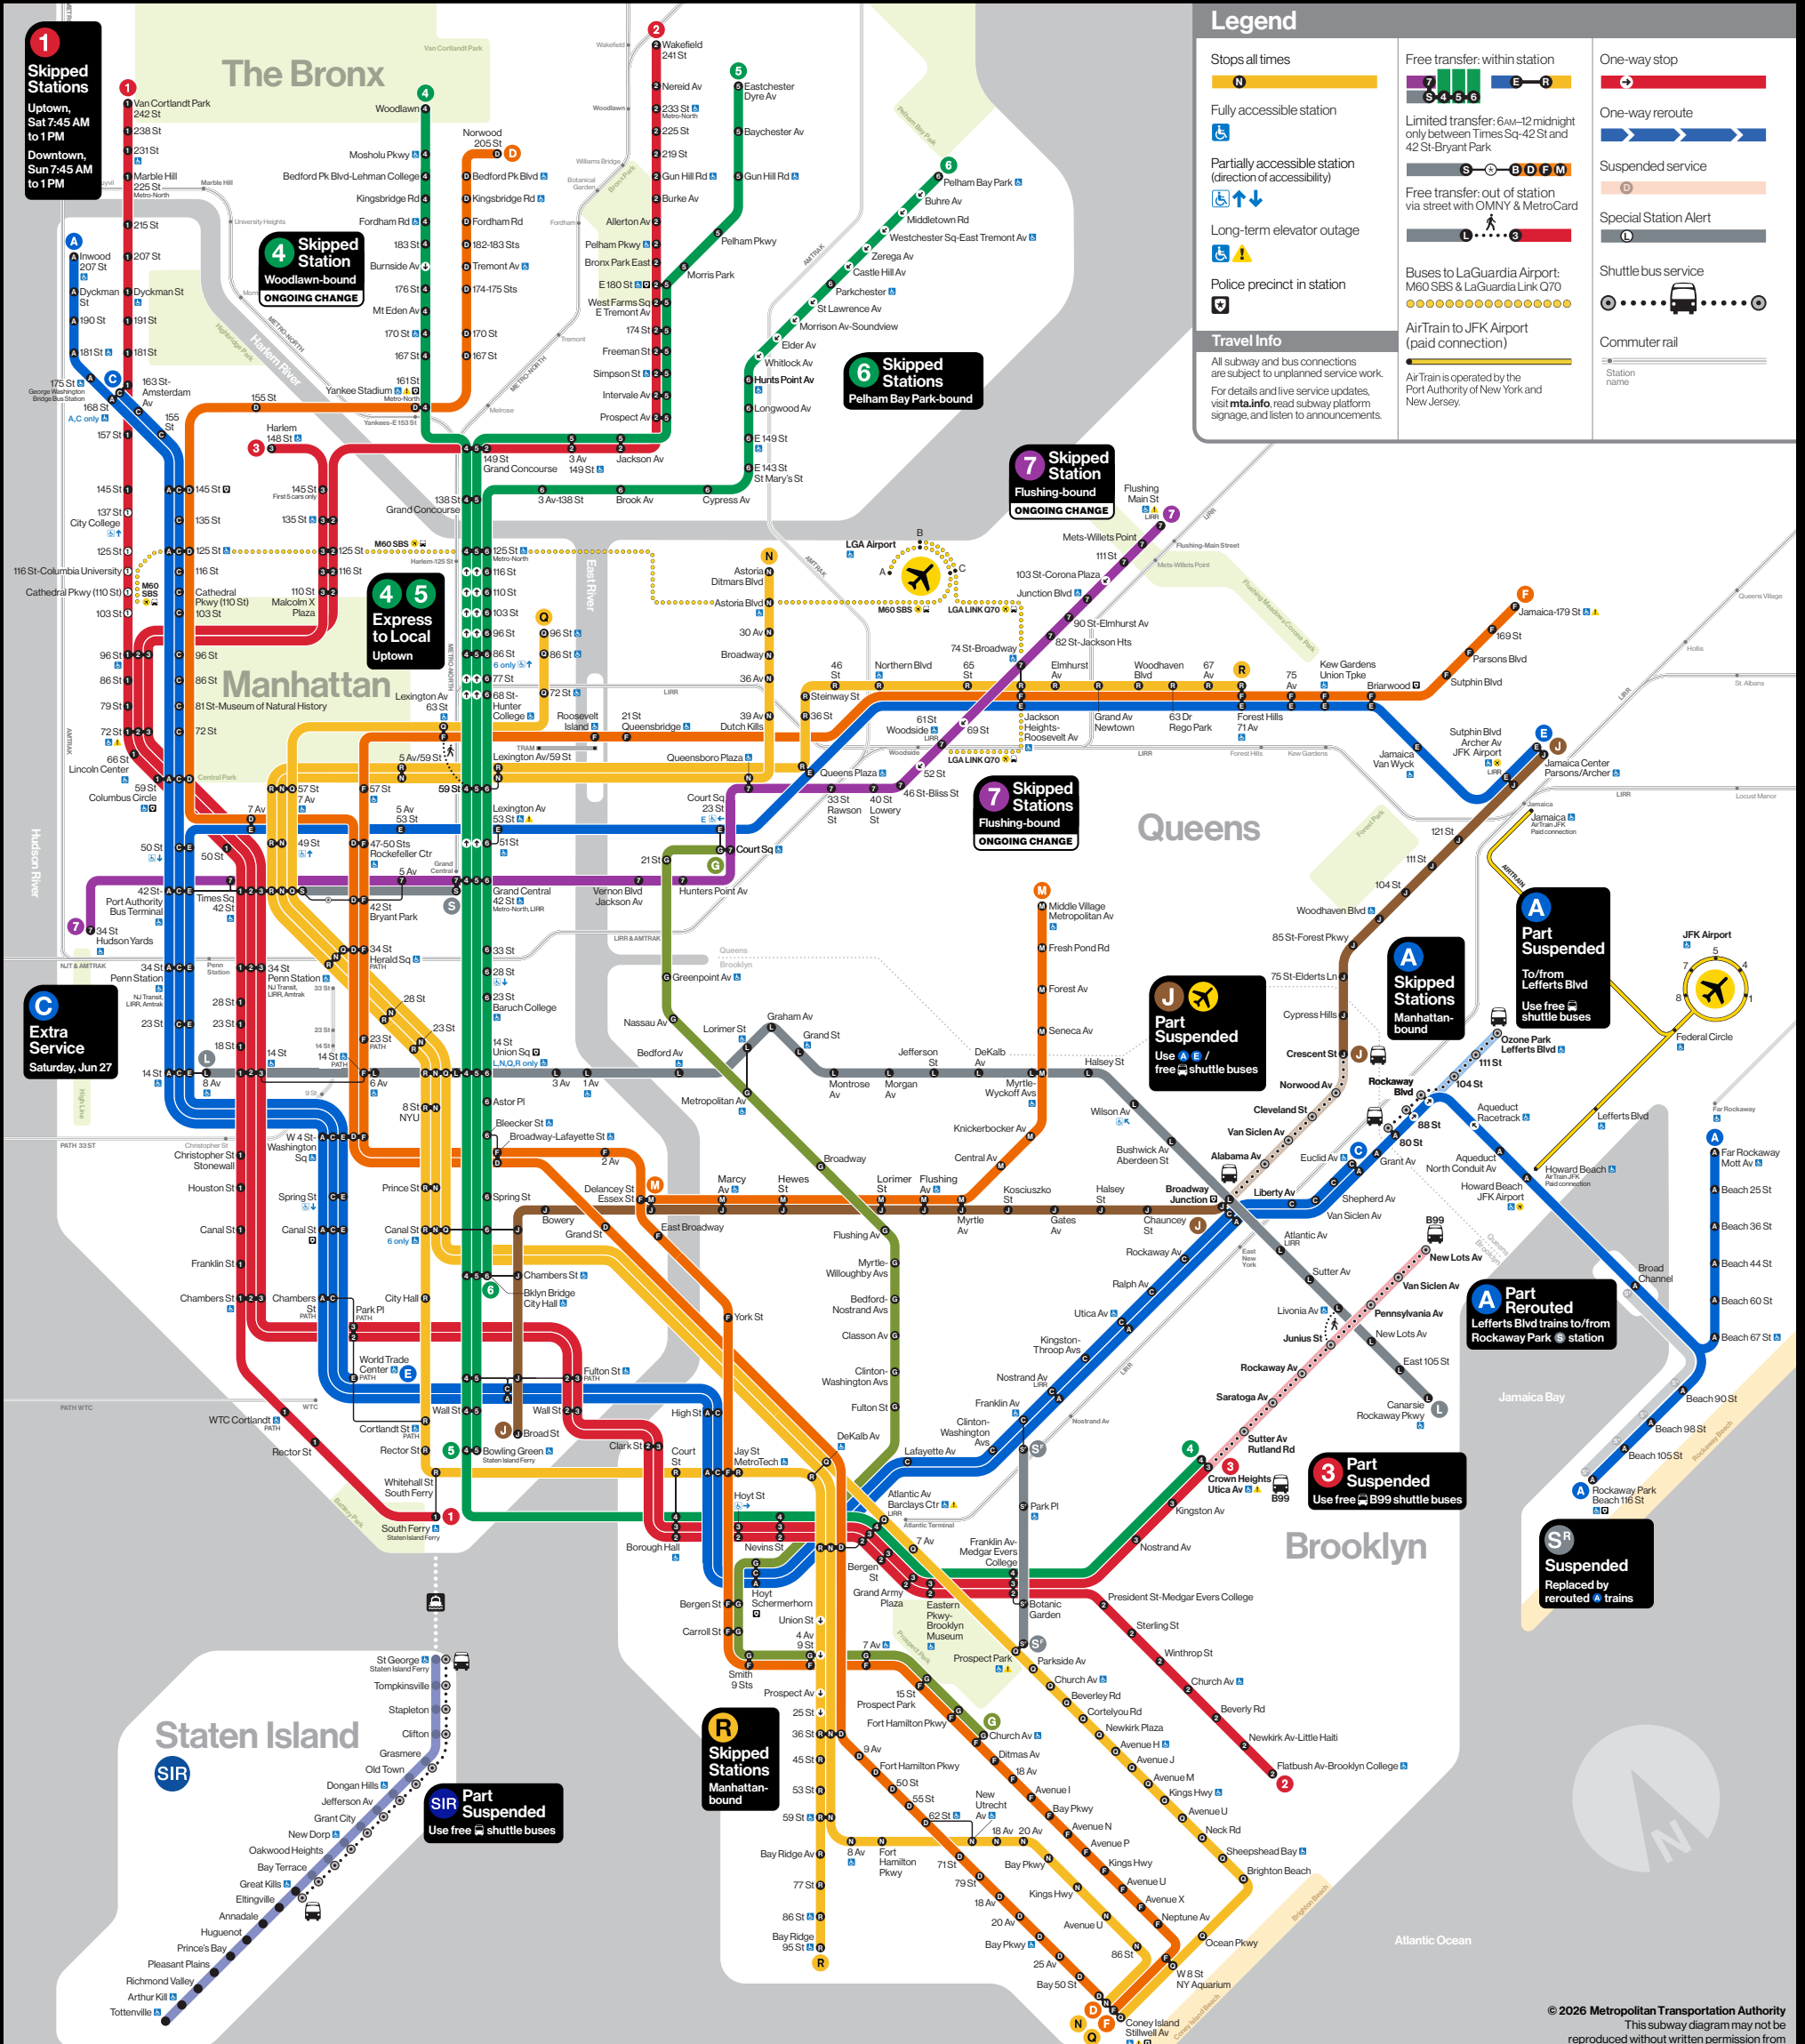

Legend

- Stops all times
- Fully accessible station
- Partially accessible station (direction of accessibility)
- Long-term elevator outage
- Police precinct in station
- Free transfer: within station
- Limited transfer: 6av-12midnight only between Times Sq-42 St and 42 St-Bryant Park
- Free transfer: out of station via street with OMNY & MetroCard
- Buses to LaGuardia Airport: M60 SBS & LaGuardia Link Q70
- AirTrain to JFK Airport (paid connection)
- Air Train is operated by the Port Authority of New York and New Jersey.
- One-way stop
- One-way reroute
- Suspended service
- Special Station Alert
- Shuttle bus service
- Commuter rail

Get this map in your inbox: mta.info/weekender

Download the App