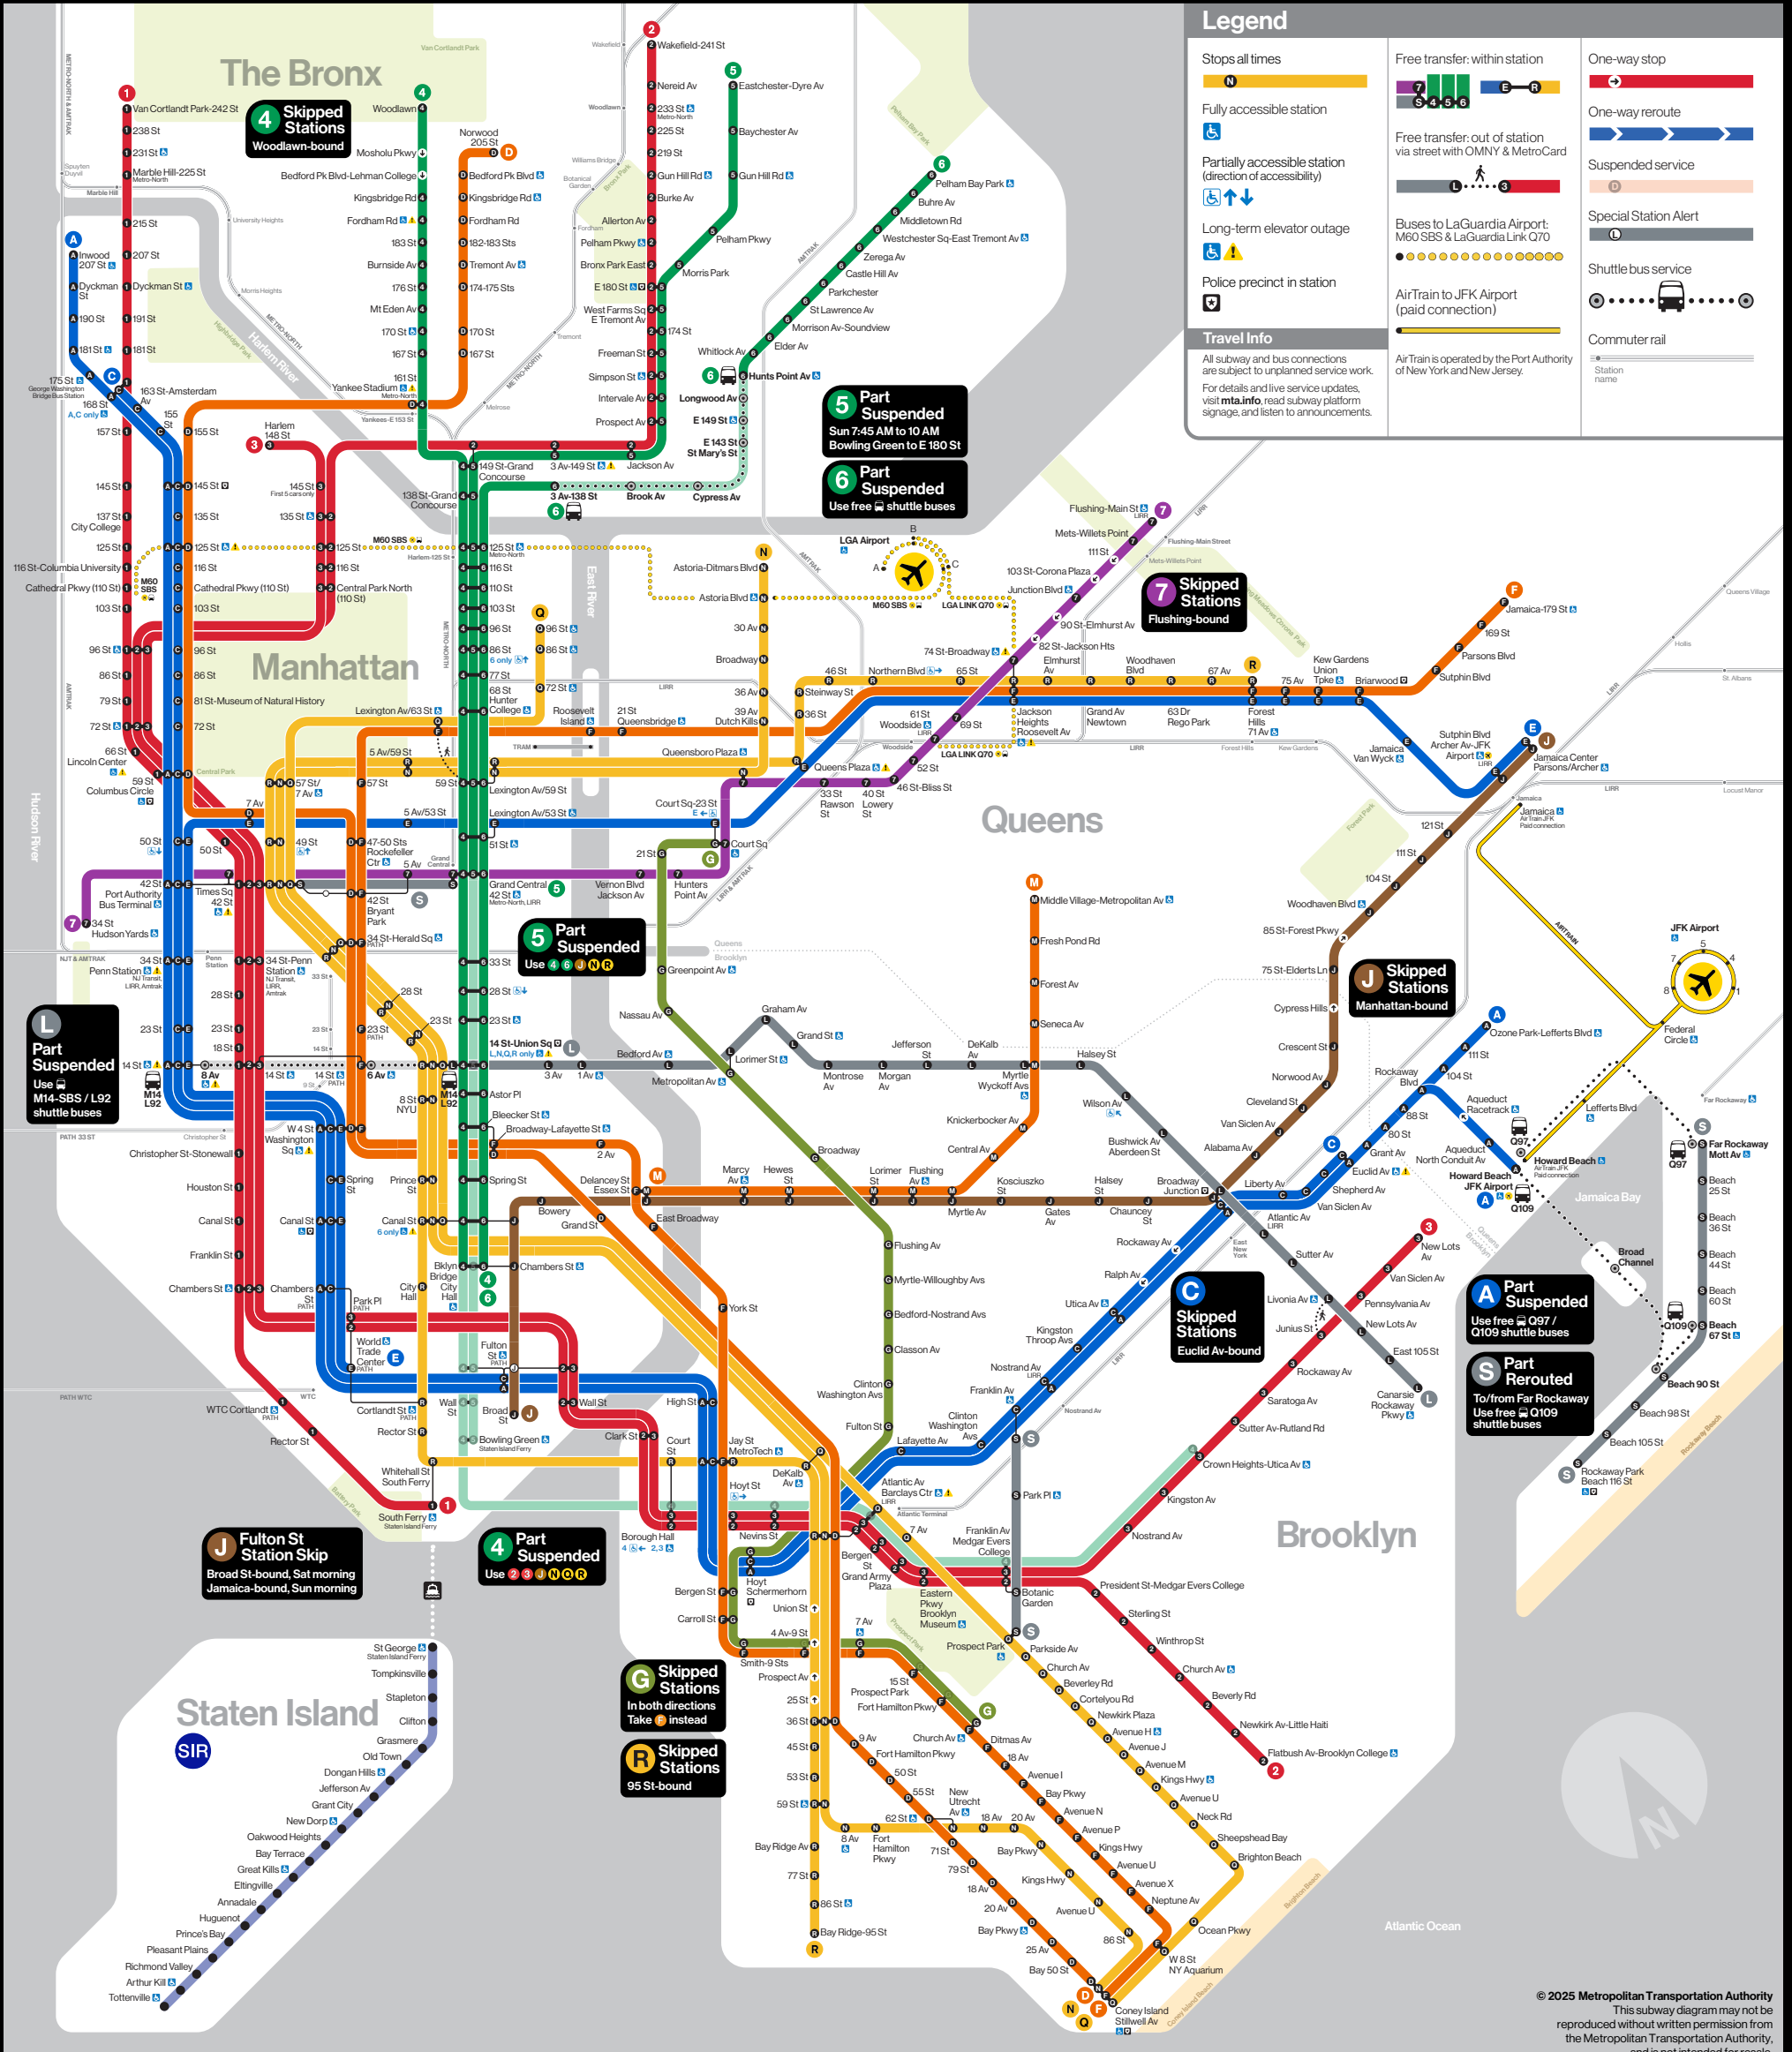

Legend

- Stops all times
- Fully accessible station
- Partially accessible station (direction of accessibility)
- Long-term elevator outage
- Police precinct in station
- Free transfer: within station
- Free transfer: out of station via street with OMNY & MetroCard
- Buses to LaGuardia Airport: M60 SBS & LaGuardia Link Q70
- AirTrain to JFK Airport (paid connection)
- AirTrain is operated by the Port Authority of New York and New Jersey.
- One-way stop
- One-way reroute
- Suspended service
- Special Station Alert
- Shuttle bus service
- Commuter rail

Travel Info