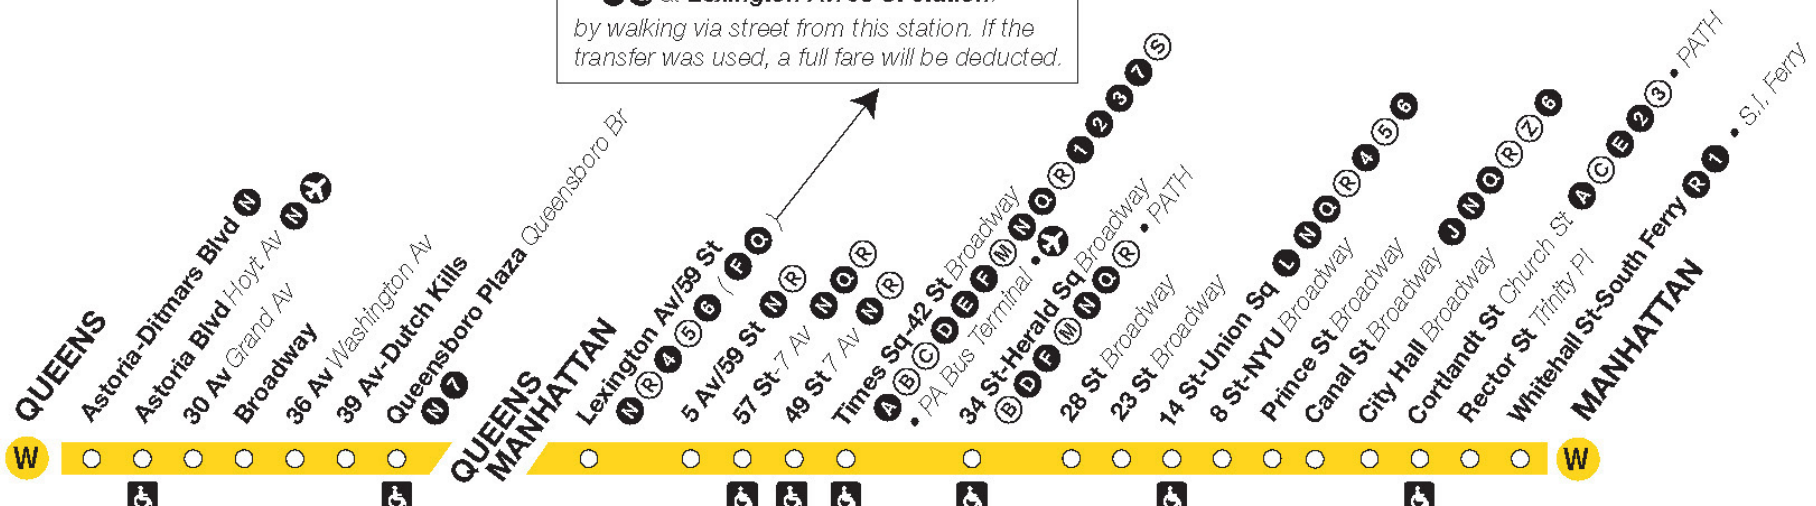

Note: Trips to/from 86 St run via the R line from Whitehall St to 59 St then on then N line to 86 St (Brooklyn).
Bold times denote PM hours.

86 St	Whitehall St-South Ferry	Canal St	34 St-Herald Sq	57 St-7 Av	Queensboro Plaza	Astoria-Ditmars Blvd
-	9:09	9:16	9:28	9:34	9:42	9:53
-	9:20	9:28	9:37	9:43	9:52	10:02
-	9:32	9:40	9:49	9:55	10:04	10:14
-	9:43	9:51	10:00	10:06	10:15	10:25
-	9:52	10:00	10:09	10:15	10:23	10:34
-	10:02	10:10	10:19	10:25	10:33	10:44
-	10:14	10:21	10:30	10:36	10:45	10:55

Note: Trips to/from 86 St run via the R line from Whitehall St to 59 St then on then N line to 86 St (Brooklyn).
Bold times denote PM hours.

W Broadway Local

Using MetroCard only, the single free transfer provided after first swipe can be used at:
FO at **Lexington Av/63 St** station.
 by walking via street from this station. If the transfer was used, a full fare will be deducted.