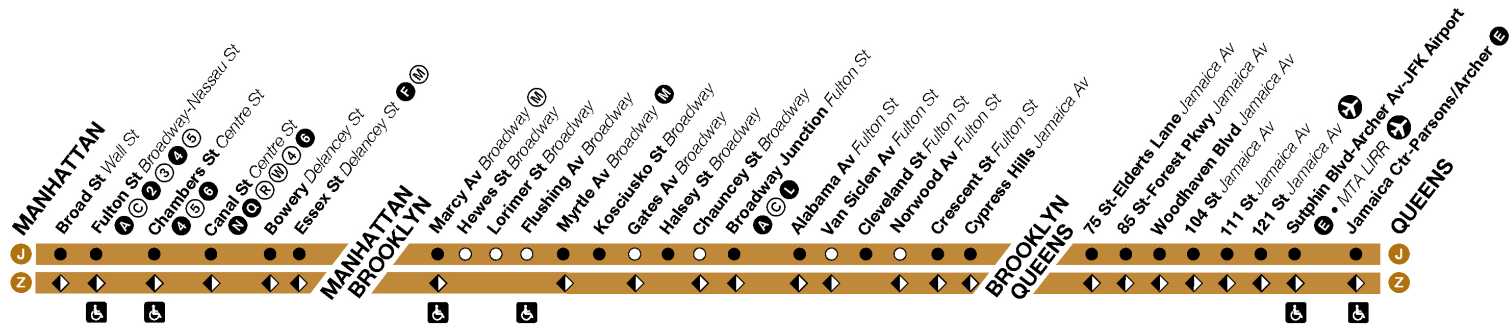

S Skip-stop service.

* Trip skips Hewes St, Lorimer St, and Flushing Av.

Bold times denote PM hours.

Jamaica Center-Parsons / Archer	111 St	Broadway Junction	Myrtle Av	Marcy Av	Delancey St-Essex St	Chambers St	Broad St
6:57	7:03	7:21	7:30	7:35	7:42	7:47	7:50
7:07	7:13	7:31	7:40	7:45	7:52	7:57	8:00
7:17	7:23	7:41	7:50	7:55	8:02	8:07	8:10
7:27	7:33	7:51	8:00	8:05	8:12	8:17	8:20
7:37	7:43	8:01	8:10	8:15	8:22	8:27	8:30
7:47	7:53	8:11	8:20	8:25	8:32	8:37	8:40
7:59	8:05	8:23	8:31	8:36	8:43	8:48	8:51
8:11	8:17	8:35	8:43	8:48	8:55	9:00	9:03
8:23	8:29	8:47	8:55	9:00	9:07	9:12	9:15
8:35	8:41	8:59	9:07	9:12	9:19	9:24	9:27
8:47	8:53	9:11	9:19	9:24	9:31	9:36	9:39
9:00	9:06	9:24	9:32	9:37	9:44	9:49	9:52
9:15	9:21	9:39	9:46	9:51	9:59	10:03	10:06
9:30	9:36	9:54	10:01	10:06	10:14	10:18	10:21
9:45	9:51	10:09	10:16	10:21	10:29	10:33	10:36
10:00	10:06	10:24	10:31	10:36	10:44	10:48	10:51
10:15	10:21	10:39	10:46	10:51	10:59	11:03	11:06
10:30	10:36	10:54	11:01	11:06	11:14	11:18	11:21
10:47	10:53	11:11	11:18	11:23	11:31	11:35	11:38
11:02	11:08	11:26	11:33	11:38	11:46	11:50	11:53
11:17	11:23	11:41	11:48	11:53	12:01	12:05	12:08
11:33	11:39	11:57	12:04	12:09	12:17	12:21	12:24
11:50	11:57	12:14	12:22	12:27	12:34	12:39	12:42

S Skip-stop service.

* Trip skips Hewes St, Lorimer St, and Flushing Av.

Bold times denote PM hours.

- J Nassau St Local**
- Z Nassau St Express (weekday rush hours)**

Station Service		Transfers	
	FULL-TIME Train always operates and always stops here.		PART-TIME Train does not always operate or sometimes skips this station.
	ONE-WAY RUSH HOUR Train operates in one direction (to Manhattan AM, from Manhattan PM).		ACCESSIBLE STATION
	A Full-time		A Part-time
	X Transportation to airport available.		