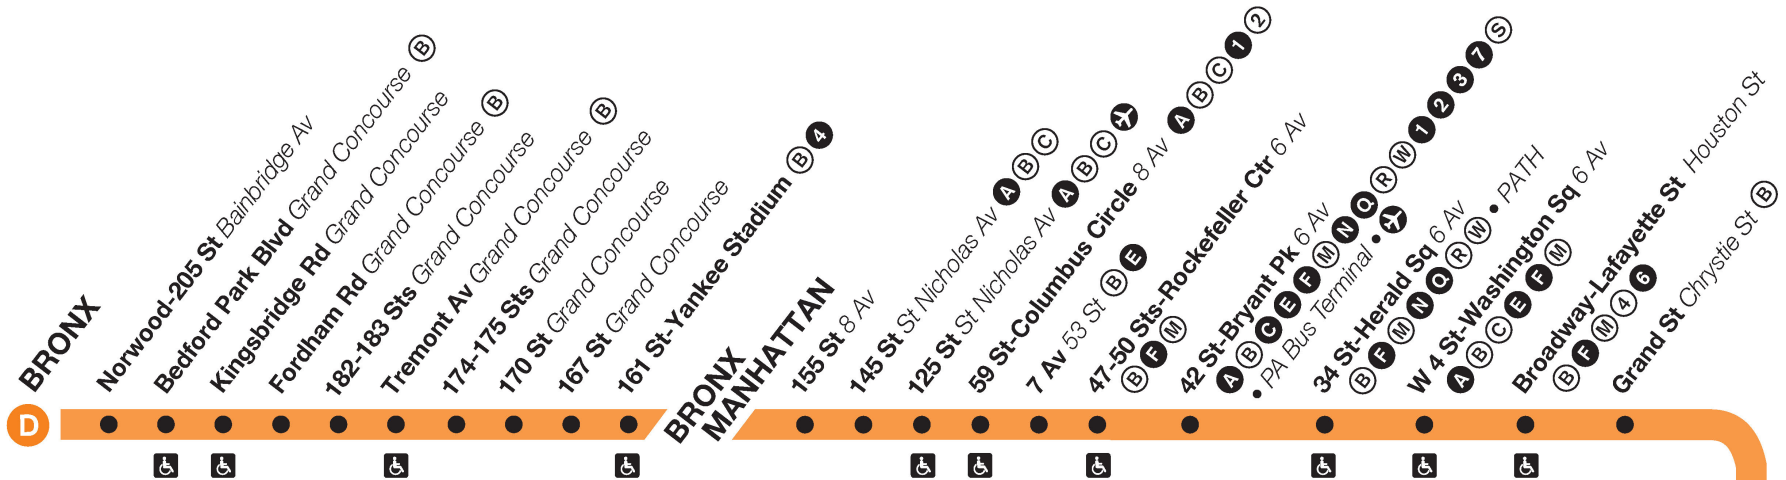

* Trip begins at 25 Av at this time.

+ Trip begins at Broadway-Lafayette St at this time.

BX-X Trip makes express stops between 145 St and Kingsbridge Rd.

BK-L Trip makes local stops in Brooklyn.

Bold times denote PM hours.

	Norwood-20 5 St	Bedford Park Blvd	Tremont Av	145 St	125 St	59 St- Columbus Circle	42 St-Bryant Pk	W 4 St- Wash Sq	Grand St	Atlantic Av- Barclays Ctr	36 St	Bay Pkwy	Coney Island- Stillwell Av
	10:41	10:43	10:52	11:03	11:07	11:15	11:19	11:24	11:28	11:38	11:44	12:03	12:19
	10:53	10:55	11:04	11:15	11:19	11:27	11:31	11:36	11:40	11:50	11:56	12:15	12:29
	11:05	11:07	11:16	11:27	11:31	11:39	11:43	11:48	11:52	12:02	12:08	12:27	12:39
BK-L	11:16	11:18	11:27	11:38	11:42	11:50	11:54	11:59	12:03	12:14	12:22	12:41	12:52
BK-L	11:28	11:30	11:39	11:50	11:54	12:02	12:06	12:11	12:15	12:26	12:34	12:53	1:04
BK-L	11:41	11:43	11:52	12:03	12:07	12:15	12:19	12:24	12:28	12:40	12:48	1:07	1:19
BK-L	11:53	11:55	12:04	12:15	12:19	12:27	12:31	12:36	12:40	12:51	12:59	1:18	1:31

D 6 Av Express

Station Service

- FULL-TIME** (Black dot): Train always operates and always stops here.
- PART-TIME** (White dot): Train does not always operate or sometimes skips this station.
- LATE-NIGHT SERVICE** (Crescent moon): Train stops at this station late-night hours only (approx. 10 PM – 6 AM).
- ACCESSIBLE STATION** (Wheelchair icon): Station is wheelchair accessible.