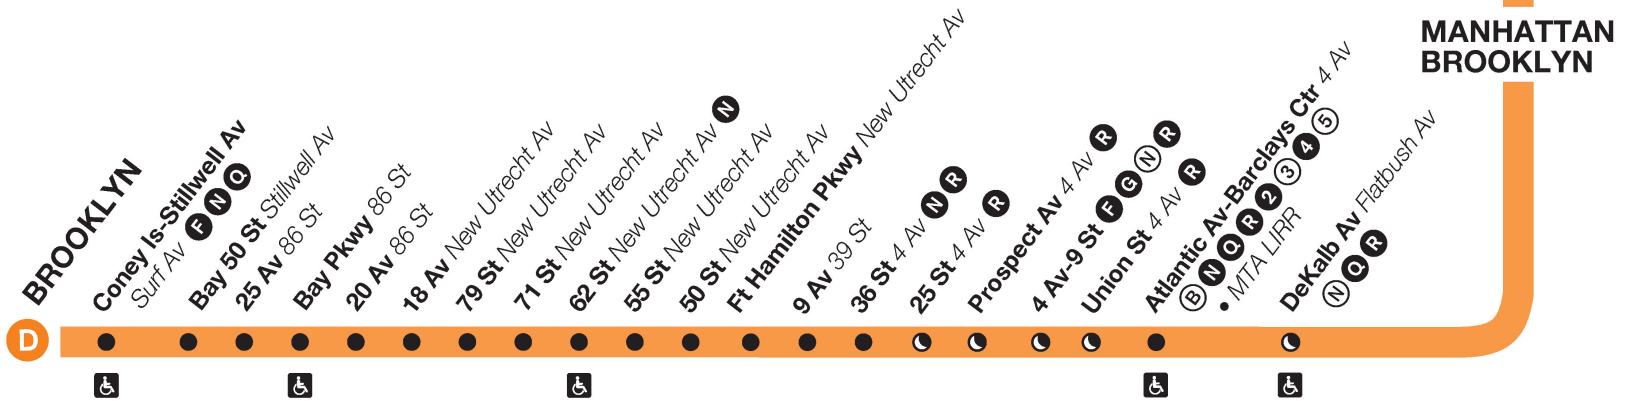

Station Service

- **FULL-TIME** (Black dot): Train always operates and always stops here.
- **PART-TIME** (White dot): Train does not always operate or sometimes skips this station.
- **LATE-NIGHT SERVICE** (Crescent moon): Train stops at this station late-night hours only (approx. 10 PM – 6 AM).
- **ACCESSIBLE STATION** (Wheelchair icon): Station is wheelchair accessible.

Transfers

- **A** Full-time
- **A** Part-time
- **✈** Transportation to airport available.

tr00da22018