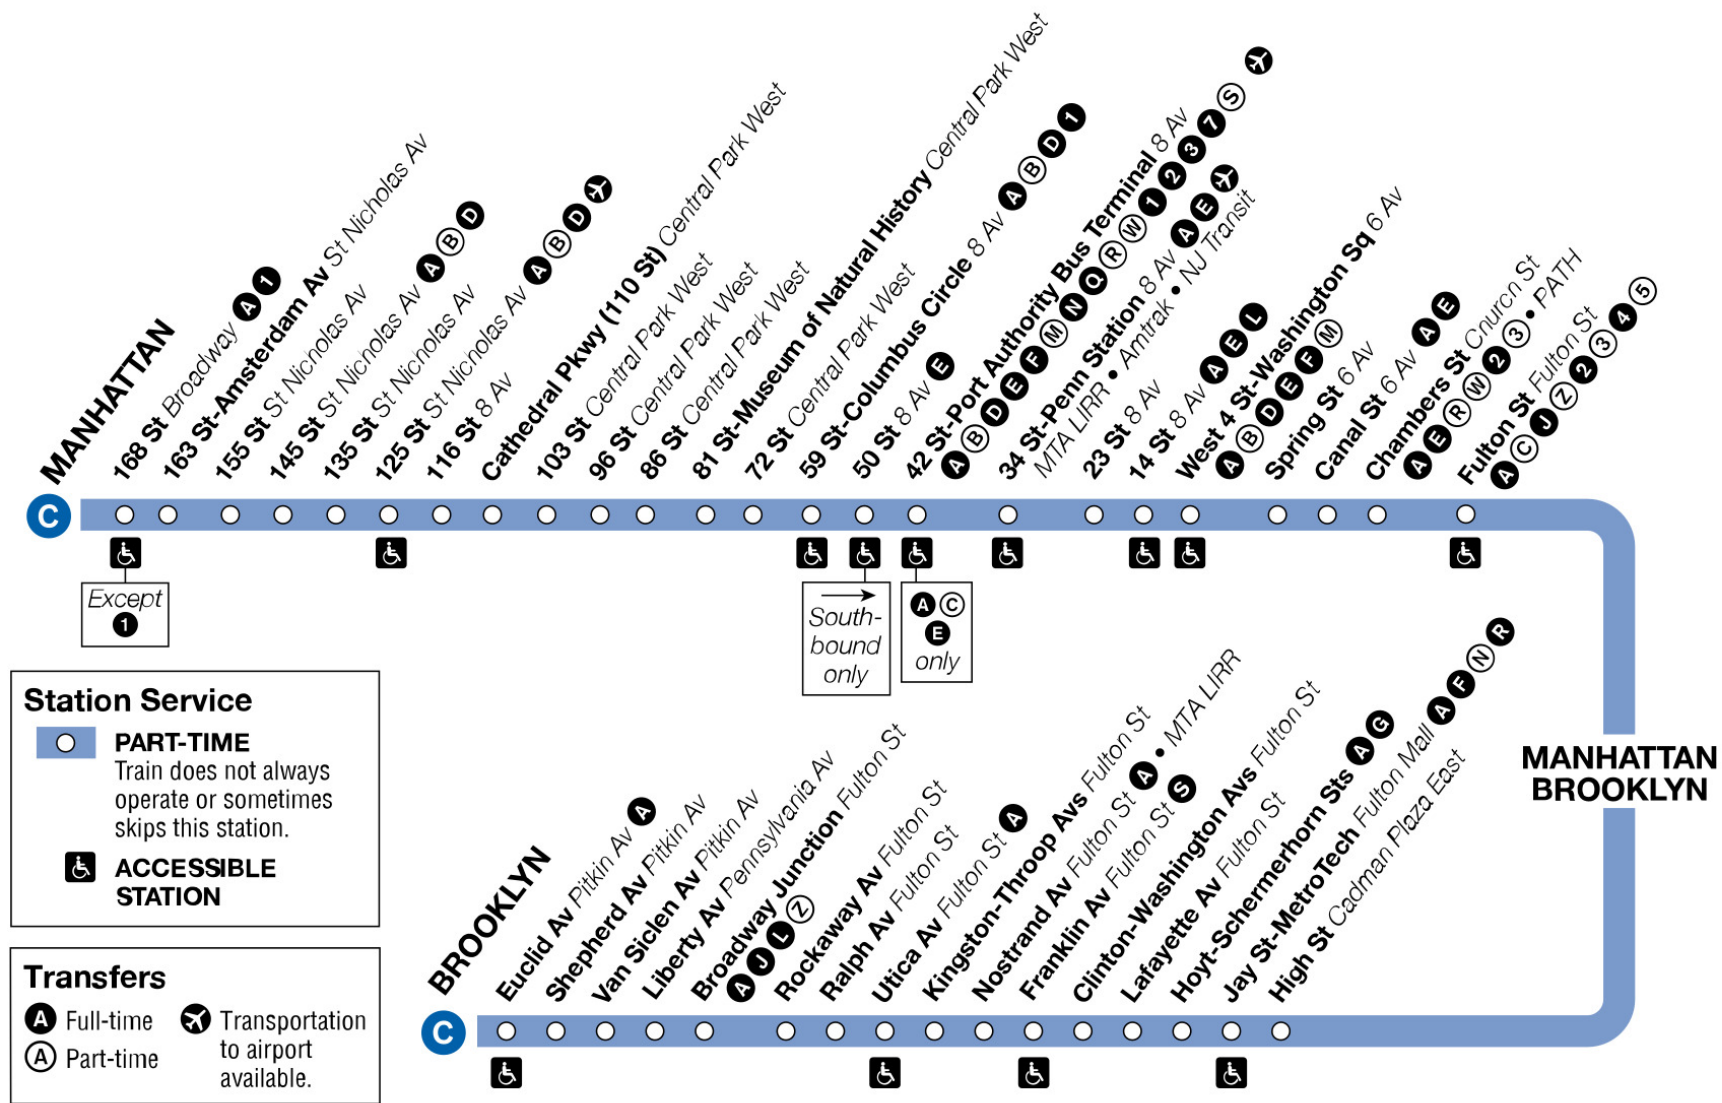

C 8 Avenue Local

Except 1

South-bound only

A, C only

Station Service

- **PART-TIME**
  Train does not always operate or sometimes skips this station.
- **ACCESSIBLE STATION**

Transfers

- Full-time
- Part-time
- Transportation to airport available.

tr00ca21245