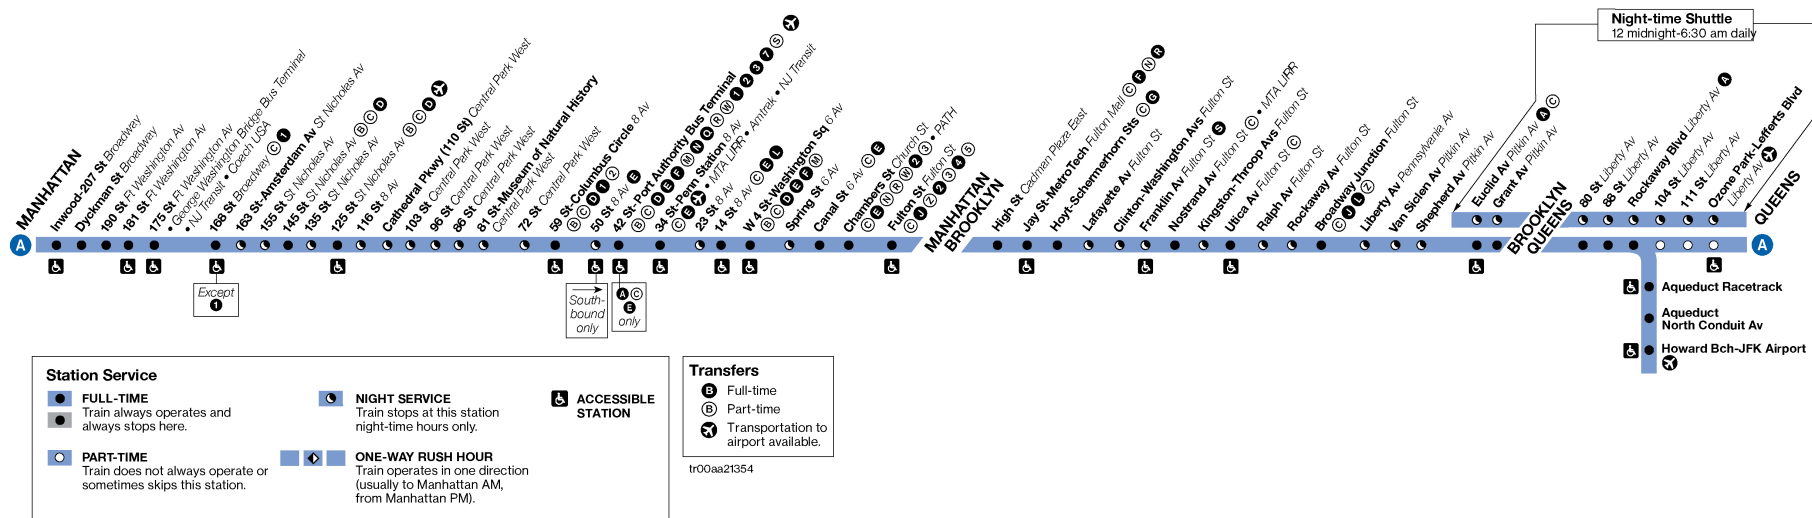

A 8 Avenue Express (with Rockaway Park Shuttle)