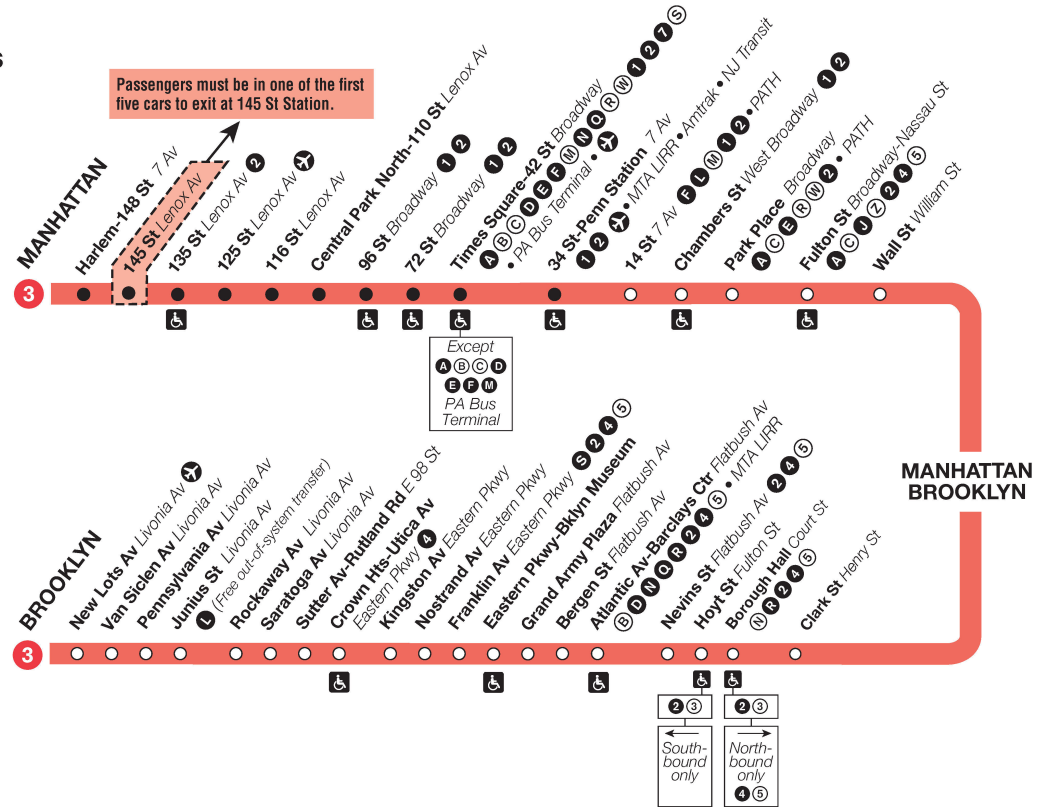

3 7 Avenue Express

Station Service

- **FULL-TIME**
  Train always operates and always stops here.
- **PART-TIME**
  Train does not always operate or sometimes skips this station.
- **ACCESSIBLE STATION**

Transfers

- Full-time
- Part-time
- Transportation to airport available.

tr003a21299