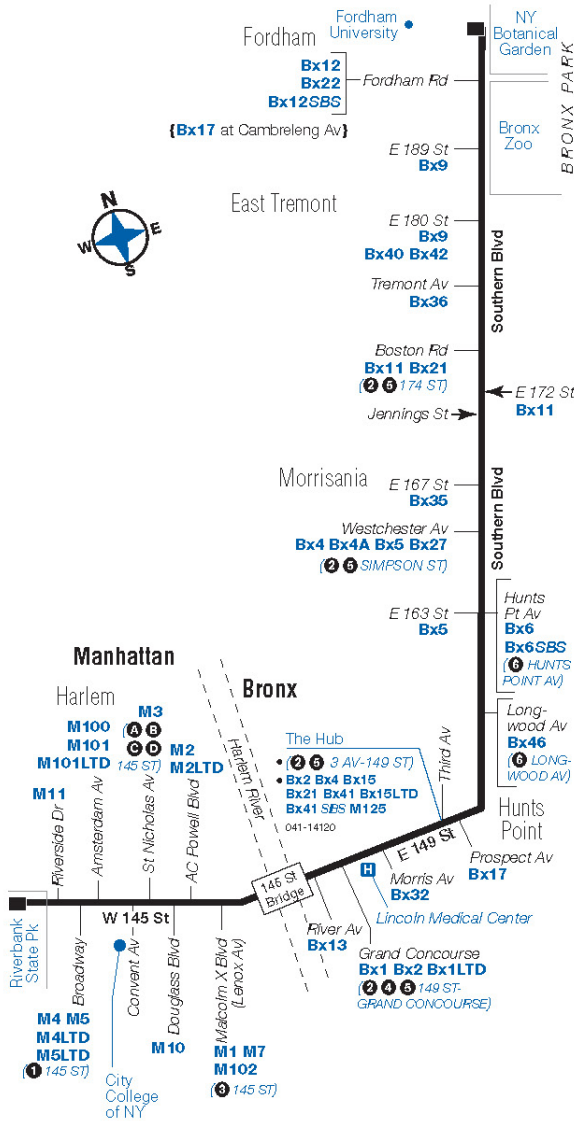

Bx19

Bus Timetable New York City Transit

NY Botanical Garden - Riverbank Park via Southern Bl / E 149th St

Local Service

For accessible subway stations, travel directions and other information:

Effective September 1, 2024

[Visit www.mta.info](http://www.mta.info) or call us at 511

bx019a19266_cs

Bx19 MAP LEGEND

Local/Limited/SBS Bus Transfers: shown in bold blue type.

■ Terminal

Ⓐ STATION NAME
Subway Connection

● Point of Interest