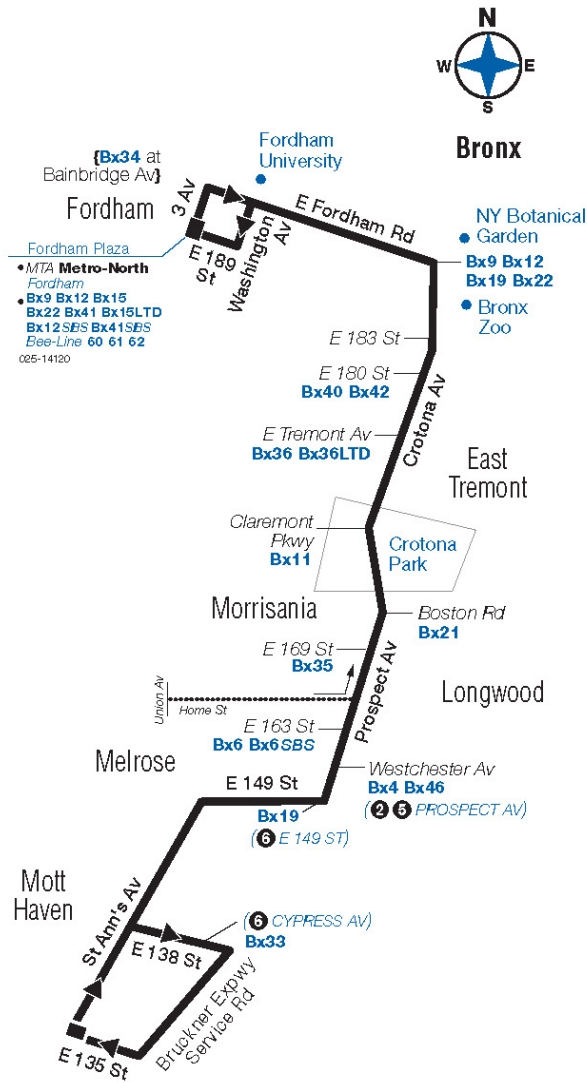

Bold times denote PM hours.

Fordham Plz Fordham Plaza / Bus Terminal	E Tremont Crotona Av / E 183 St	E Tremont Crotona Av / Tremont Av	Morrisania Prospect Av / E 169 St	Longwood Prospect Av / Westchester Av	Mott Haven Prospect Av / E 149 St	Mott Haven E 135 St / St Ann'S Av
5:57	6:04	6:10	6:18	6:25	6:29	6:39
6:12	6:19	6:25	6:33	6:40	6:44	6:54
6:27	6:34	6:40	6:48	6:55	6:59	7:09
6:42	6:49	6:55	7:03	7:10	7:14	7:24
6:57	7:04	7:09	7:16	7:23	7:27	7:37
7:12	7:19	7:24	7:31	7:38	7:42	7:52
7:27	7:34	7:39	7:46	7:53	7:57	8:07
7:42	7:49	7:54	8:01	8:08	8:12	8:21
7:57	8:04	8:09	8:16	8:23	8:27	8:36
8:15	8:22	8:27	8:34	8:41	8:45	8:54
8:35	8:42	8:47	8:54	9:01	9:05	9:13
8:55	9:02	9:07	9:14	9:20	9:24	9:32
9:15	9:21	9:26	9:33	9:39	9:43	9:51
9:35	9:41	9:46	9:53	9:59	10:03	10:11
9:55	10:01	10:06	10:13	10:19	10:23	10:31
10:15	10:21	10:26	10:33	10:39	10:43	10:51
10:35	10:40	10:44	10:51	10:57	11:01	11:09
10:55	11:00	11:04	11:09	11:14	11:18	11:26
11:15	11:20	11:24	11:29	11:34	11:38	11:46
11:40	11:45	11:49	11:54	11:59	12:03	12:11
12:10	12:15	12:19	12:24	12:29	12:33	12:41
12:40	12:45	12:49	12:54	12:59	1:03	1:11

Bx17

Bus Timetable
New York City Transit

Fordham Plaza - Port Morris via Crotona Av / Prospect Av

Local Service

For accessible subway stations, travel directions and other information:

Effective March 31, 2024

Visit www.mta.info or call us at 511

bx017a18162_cs

Bx17 MAP LEGEND

Local/Limited/SBS Bus Transfers: shown in bold blue type.

- Terminal
- (6 STATION NAME)** Subway Connection
- Supplemental Service School Days (early PM)
- Point of Interest