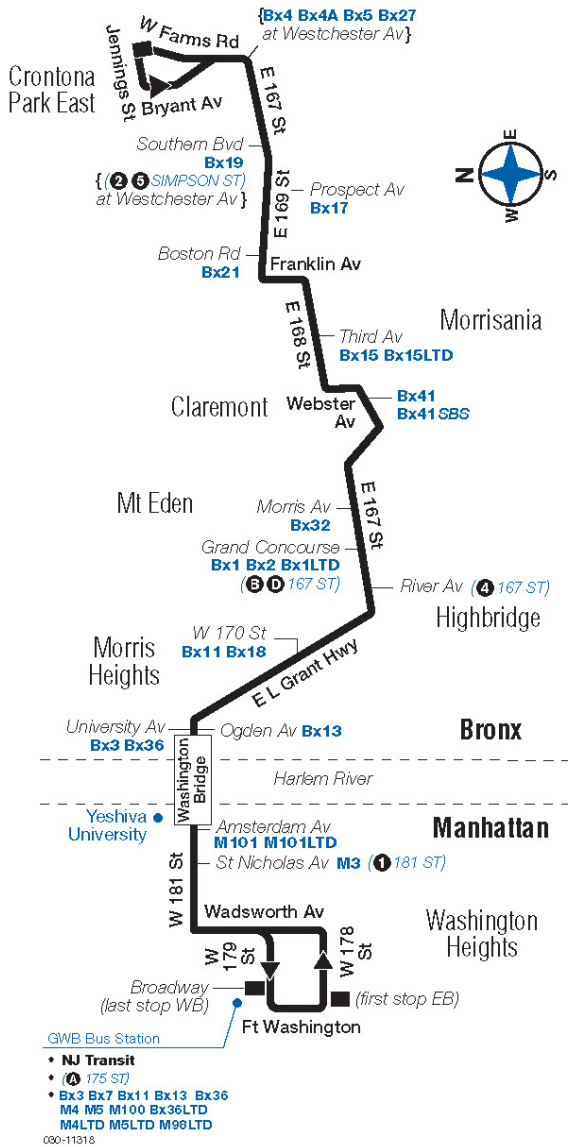

Bx35

Bus Timetable New York City Transit

George Washington Bridge-West Farms Road via E 167th / W 181st St

Local Service

For accessible subway stations, travel directions and other information:

Effective June 26, 2022

Visit www.mta.info or call us at 511

bx035a22110

Bx35 MAP LEGEND

Local/Limited/SBS Bus Transfers: shown in bold blue type.

- Terminal
- Point of Interest
- (D) STATION NAME
- Subway Connection