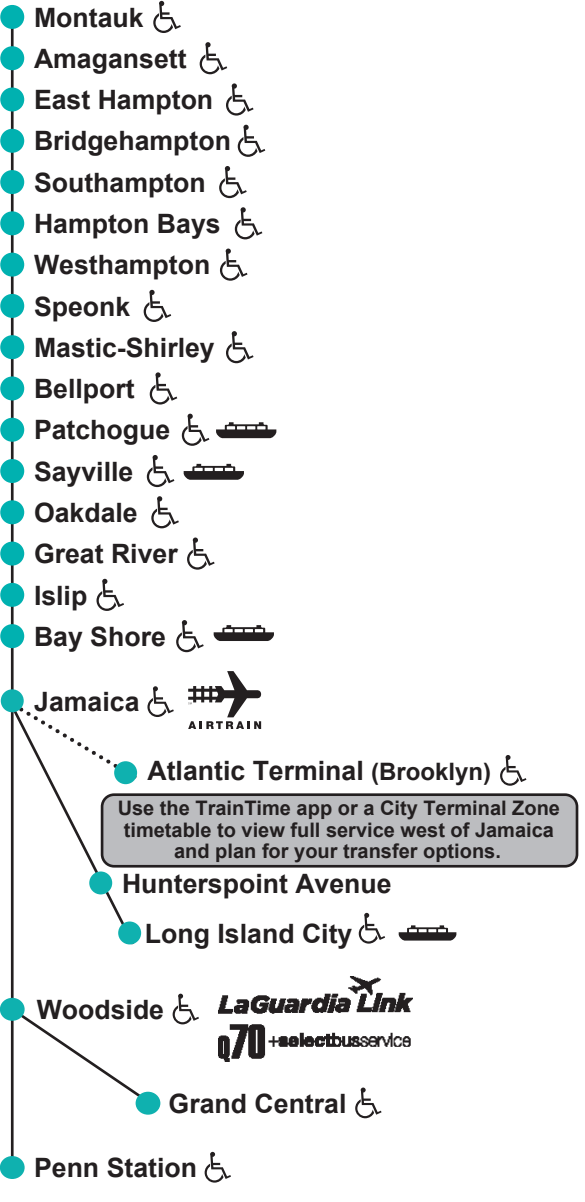

Refunds are subject to a $10 processing fee per transaction. For One-Way, Round-Trip and Ten-Trip tickets, refunds are offered within their validity period plus two years after expiration. Monthly/weekly refunds based on time held. USPS postmark or time-stamp on application (if submitted at a Ticket Window) used as turn-in date. Expired tickets cannot be used for travel or exchanged.

Buy Before Boarding Save Money on Tickets

Fares to and from New York and Brooklyn table showing monthly, weekly, and peak/off-peak fares for various zones.

Your Safety Is Our Top Priority!

Help us make your trip safer! Step over the gap between the train and platform when boarding and exiting. Never stand at the edge of a platform, or lean over a platform to see if your train is coming.

On Your Train

Please make sure that your ticket is available for immediate presentation to the conductor. If you change seats or trains en route, hold on to your ticket for presentation to avoid paying an additional fare.

At Your Destination

Please carefully check to ensure you do not leave anything behind. Should you forget something, our Lost & Found Office in Penn Station will be happy to help.

Montauk Branch Timetable

www.mta.info

Printed on partially recycled paper. Please recycle after use.