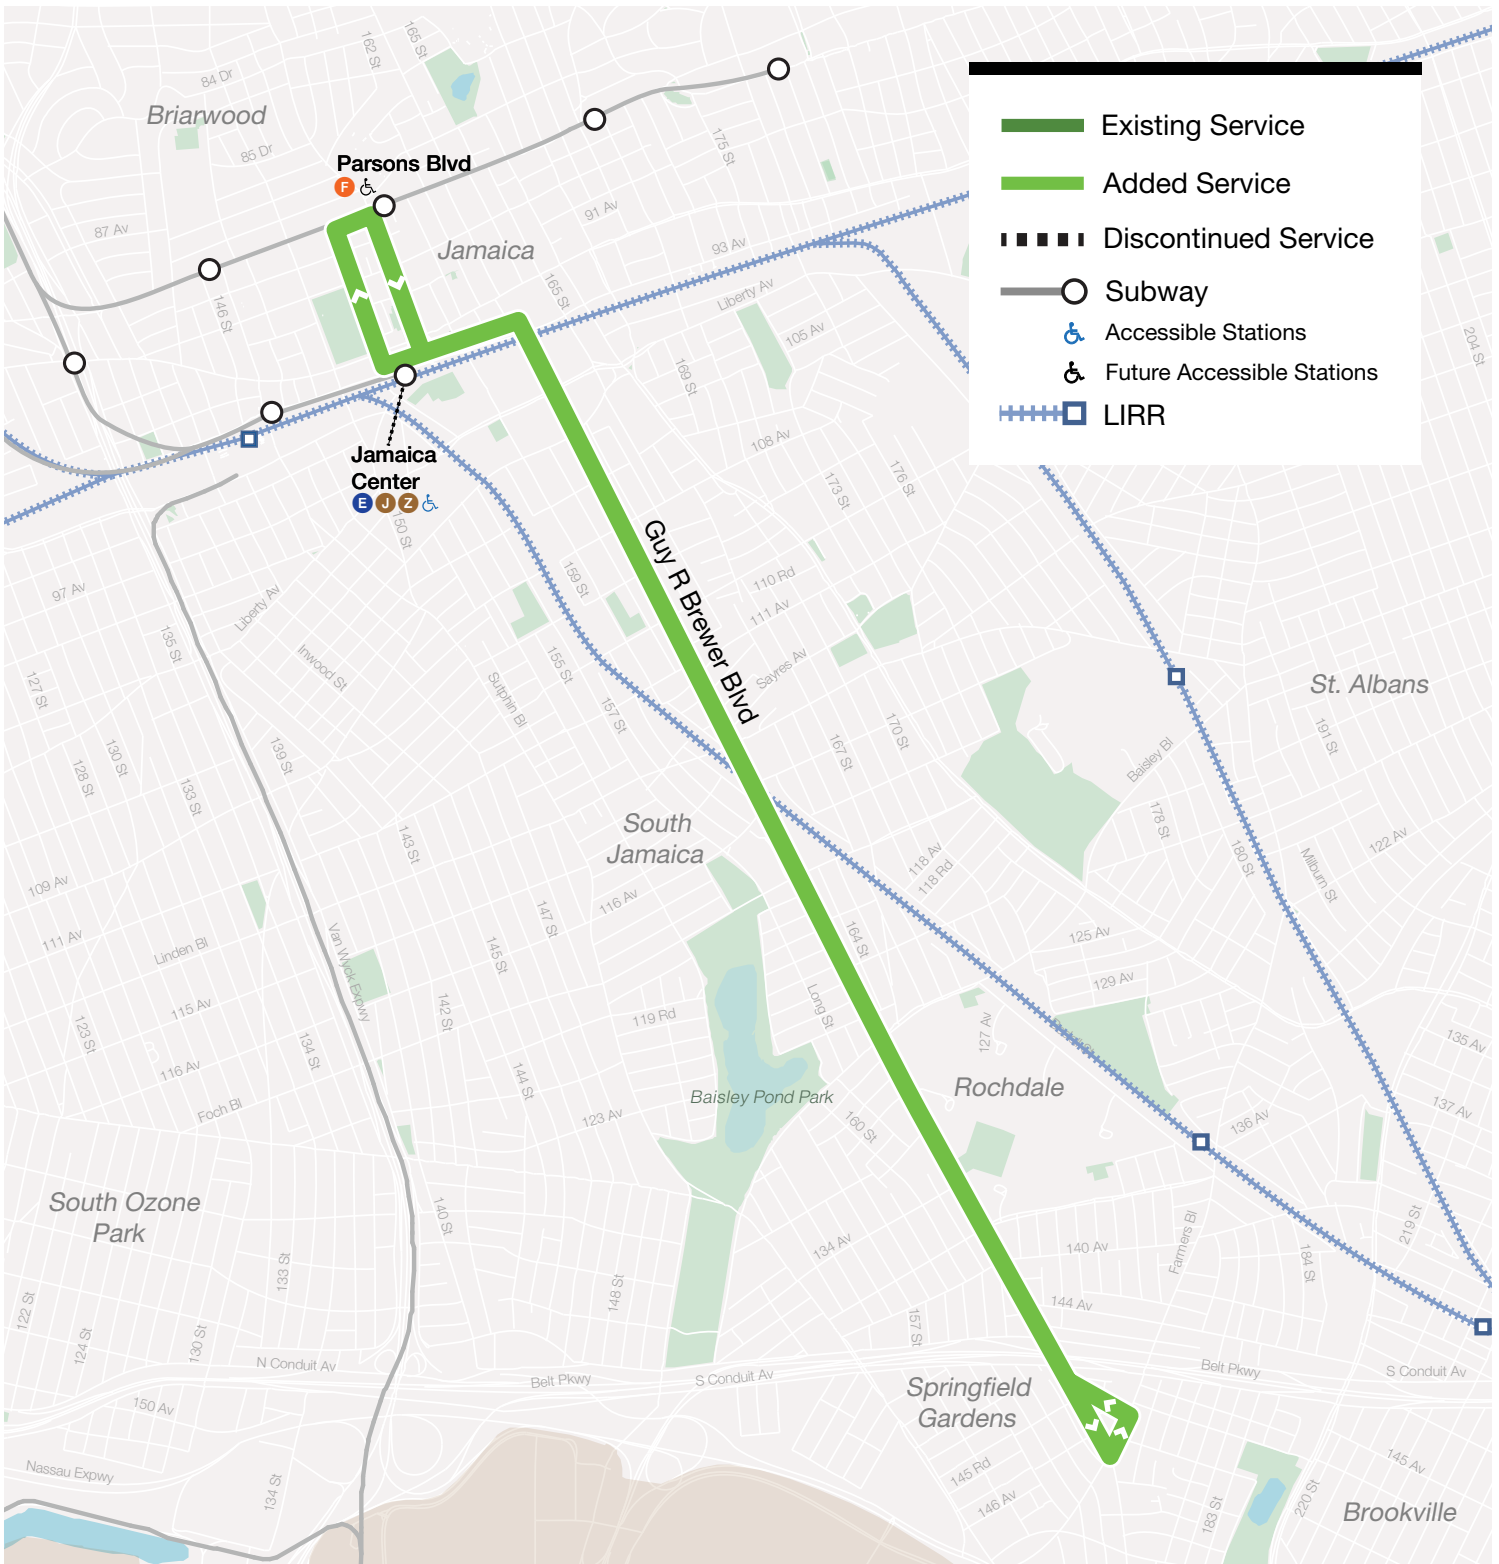

Q115

Guy R. Brewer Boulevard Service between Jamaica and Springfield Gardens

Q115 Guy R. Brewer Boulevard

NORTHBOUND to Jamaica

On Street/At Street		Proposal Note	Connections
1	Farmers Blvd/145 Dr	Added at existing bus stop	Q111, Q113, Q114
2	Guy R Brewer Blvd/Meadow Rd	Added at existing bus stop	
3	Guy R Brewer Blvd/144 Av	Added at existing bus stop	
4	Guy R Brewer Blvd/137 Av	Added at existing bus stop	
5	Guy R Brewer Blvd/132 Av	Added at existing bus stop	QM65
6	Guy R Brewer Blvd/130 Av	Added at existing bus stop	Q111, Q113, Q114
7	Guy R Brewer Blvd/Baisley Blvd	Added at existing bus stop	
8	Guy R Brewer Blvd/120 Av	Added at existing bus stop	
9	Guy R Brewer Blvd/Foch Blvd	Added at existing bus stop	
10	Guy R Brewer Blvd/116 Av	Added at existing bus stop	
11	Guy R Brewer Blvd/Sayres Av	Added at existing bus stop	Q51, QM63
12	Guy R Brewer Blvd/Mathias Av	Added at existing bus stop	Q111, Q113, Q114
13	Guy R Brewer Blvd/Brinkerhoff Av	Added at existing bus stop	Q113
14	Guy R Brewer Blvd/109 Av	Added at existing bus stop	
15	Guy R Brewer Blvd/107 Av	Added at existing bus stop	Q112
16	Guy R Brewer Blvd/Liberty Av	Added at existing bus stop	
17	Guy R Brewer Blvd/Archer Av	Added at existing bus stop	Q4, Q5, Q6, Q8, Q9, Q20, Q30, Q31, Q42, Q56, Q75, Q83, Q84, Q85, Q86, Q87, Q89, Q110
18	Archer Av/160 St	Added at existing bus stop	E J Z, Q4, Q5, Q6, Q8, Q9, Q24, Q30, Q31, Q41, Q42, Q56, Q75, Q83, Q84, Q86, Q87, Q110
19	153 St/Jamaica Av	Added at existing bus stop	E J Z, Q5, Q6, Q8, Q9, Q20, Q25, Q30, Q31, Q41, Q42, Q44-SBS, Q54, Q56, Q65, Q75, Q83, Q84, Q85, Q86, Q87, Q89, Q110
20	Hillside Av/Parsons Blvd	Added at existing bus stop	F, Q24, Q25, Q43, Q65, Q83, Q110, Q112

SOUTHBOUND to Springfield Gardens

1	Parsons Blvd/88 Av	Added at existing bus stop	F, Q1, Q24, Q25, Q43, Q65, Q83, Q110, Q111, Q112
2	Archer Av/Parsons Blvd	Added at existing bus stop	E J Z, Q4, Q5, Q6, Q8, Q9, Q24, Q30, Q31, Q41, Q42, Q56, Q75, Q83, Q84, Q85, Q86, Q87, Q89, Q110, Q112, Q113, Q114
3	Guy R Brewer Blvd/Archer Av	Added at existing bus stop	Q6, Q8, Q9, Q20, Q30, Q31, Q42, Q56, Q75, Q83, Q110, Q113, Q114