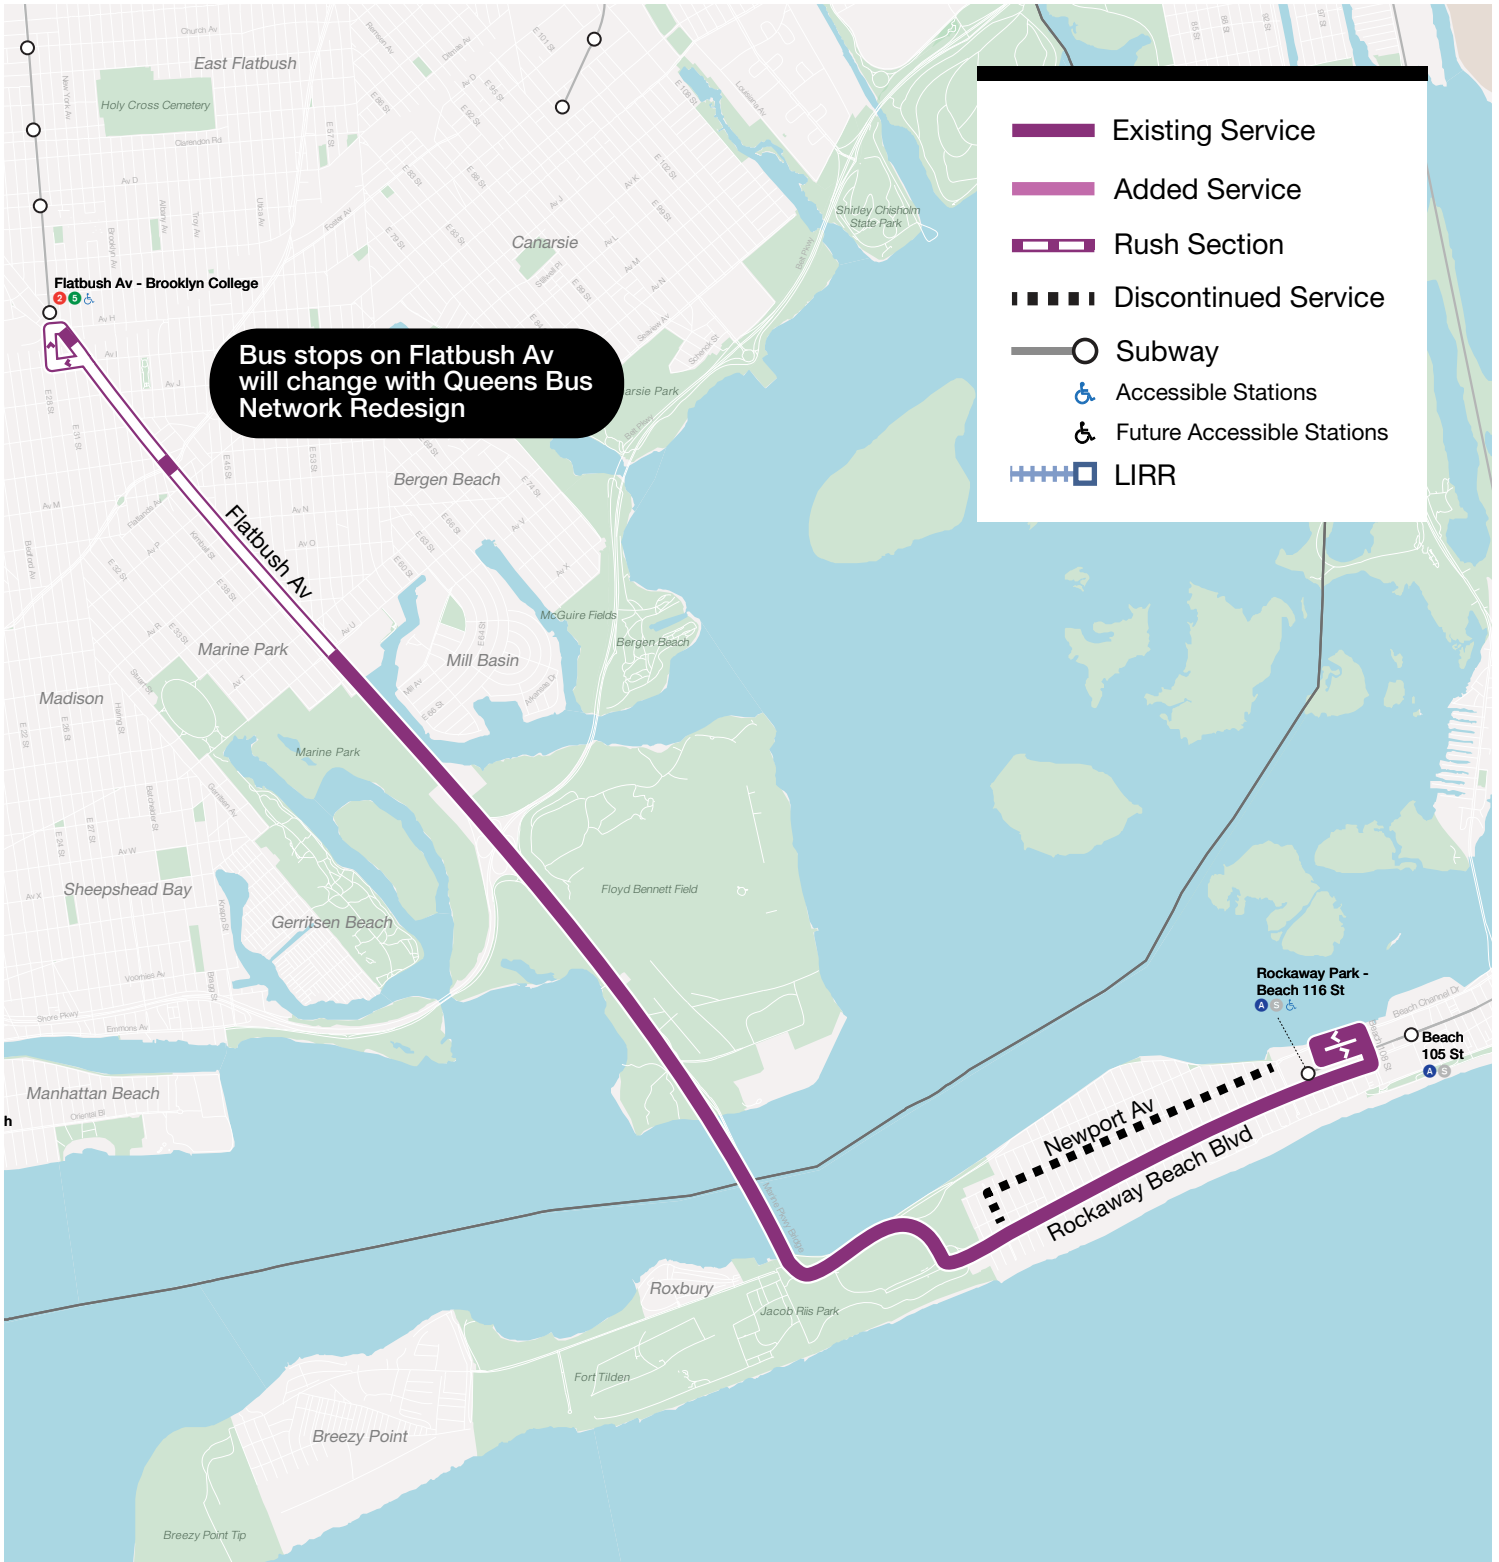

Q35 Rockaway Park – Brooklyn College

PROPOSED ROUTE SUMMARY

The Q35 will be extended east in the Rockaways to terminate at the Beach 108 St ferry landing. It will also be rerouted from Newport Av to Rockaway Beach Blvd. The Q35 will have limited-stop Rush service along Flatbush Av north of Kings Plaza, where the B41 will serve local stops. Overnight, the Q35 will continue to make local stops on Flatbush Av. Seasonal routing to Jacob Riis Park Bathhouse will be maintained.

EXISTING ROUTES

Q22, Q35

PROPOSED CONNECTIONS

B2, B3, B7, B9, B11, B41, B44, B44-SBS, B46, B46-SBS, B47, B82, B82-SBS, B100, B103, Q22, Q53-SBS

AVERAGE STOP SPACING

Existing: 898 ft

Proposed: 1,203 ft

What's changed since the Proposed Final Plan?

Reversed direction of Beach 108 St turnaround

Stop changes on the Q35 on Flatbush Av will be implemented with Queens Redesign

PROPOSED FREQUENCIES* AND HOURS OF OPERATION

Service Span		Overnight	Early Morning	AM Peak	Midday	PM Peak	Evening	Late Evening
		12 am - 4 am	4 am - 6 am	6 am - 9 am	9 am - 3 pm	3 pm - 7 pm	7 pm - 9 pm	9 pm - 12 am
WEEKDAY								
Existing	24 hours	30	30	11	15	10	17	26
Proposed	24 hours	30	24	11	14	10	17	26
SATURDAY								
Existing	24 hours	30	30	20	12	10	13	20
Proposed	24 hours	30	30	20	12	10	13	20
SUNDAY								
Existing	24 hours	30	24	20	12	10	15	20
Proposed	24 hours	30	24	18	12	10	15	20

*Frequencies indicate how often the bus arrives on average in the peak direction in minutes.

 no change  added service  reduced service

Q35 Rockaway Park – Brooklyn College

Q35 Rockaway Park – Brooklyn College