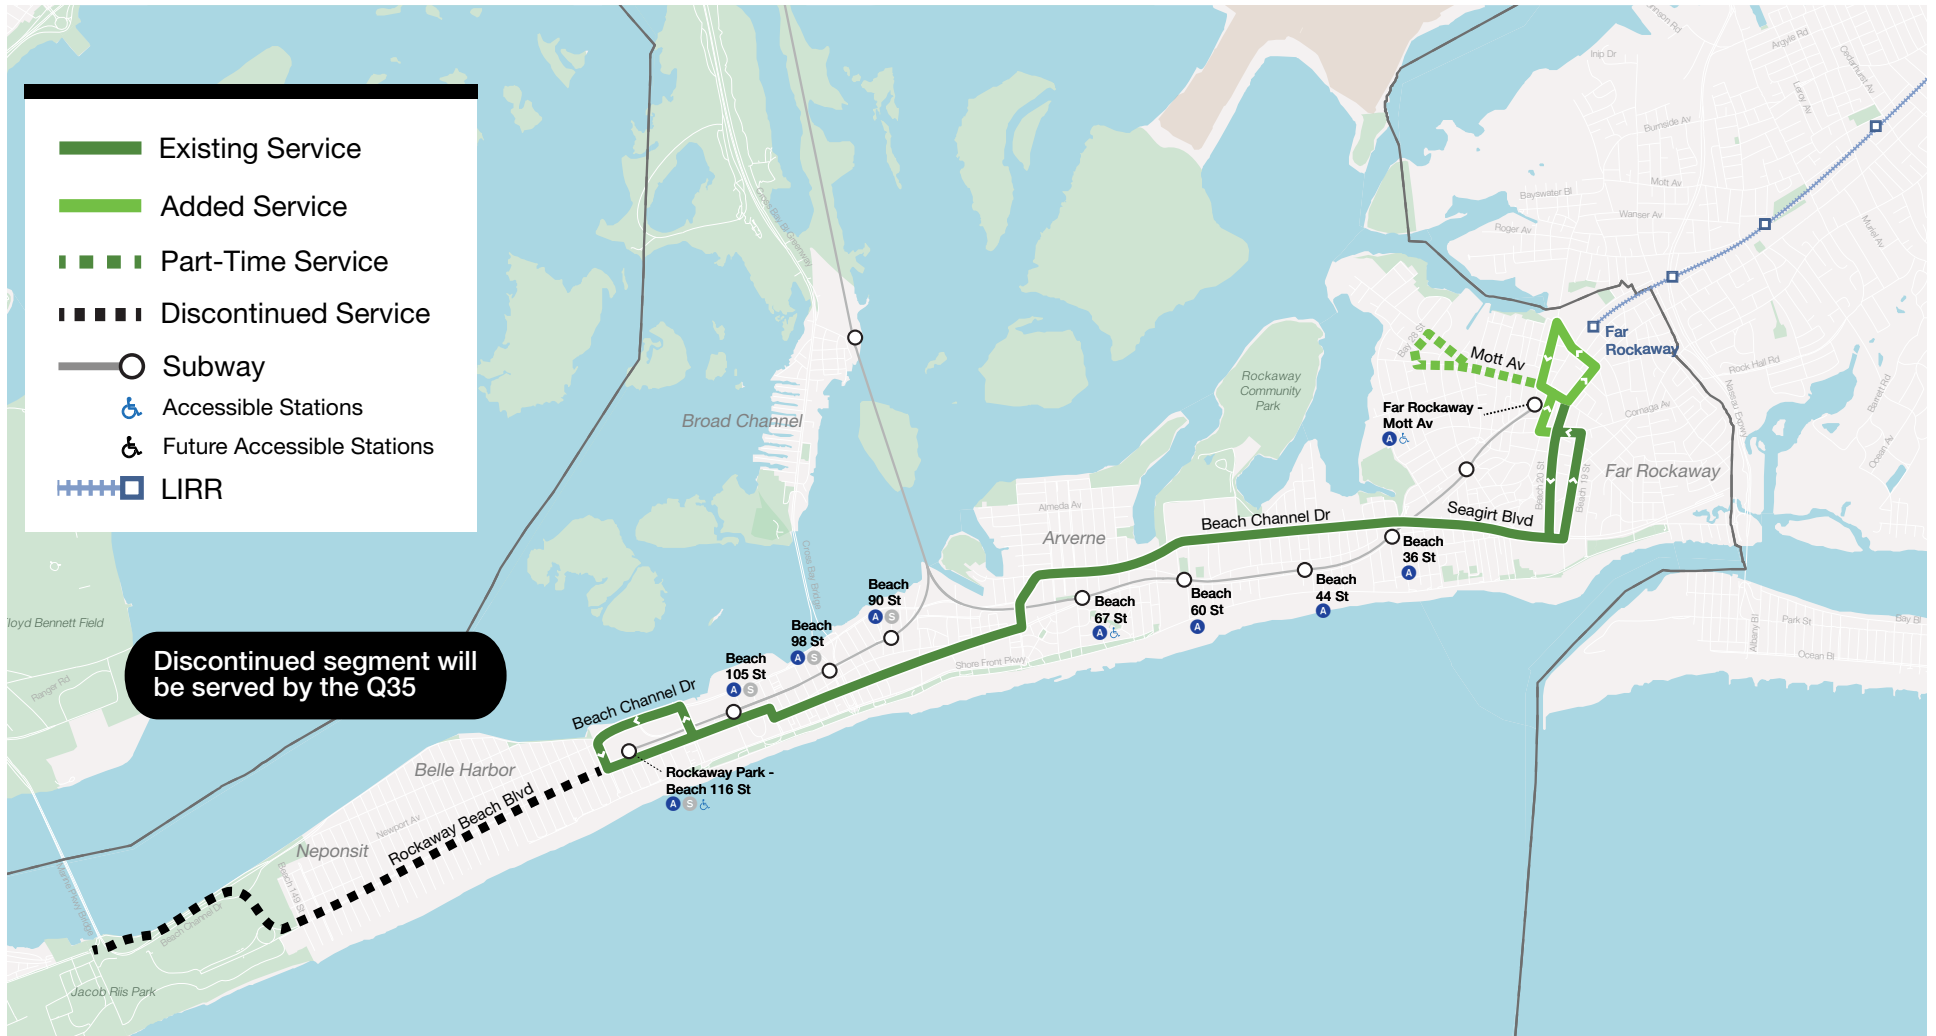

Q22

Rockaways

Service between Far Rockaway and Rockaway Park

PROPOSED ROUTE SUMMARY

The Q22 will connect Far Rockaway and Rockaway Park via Beach Channel Dr and Rockaway Beach Blvd, with all trips terminating at Beach 116 St. Service west of Beach 116 St will be discontinued and replaced by the Q35. To the east, the Q22 will be extended to the Far Rockaway LIRR station. Two extended trips per day will serve Bayswater.

What's changed since the Proposed Final Plan?

-  Minor stop changes in response to public feedback
-  Added limited number of extended trips to Bayswater in response to public feedback

EXISTING ROUTES

Q22

PROPOSED CONNECTIONS

LIRR

Q35, Q52-SBS, Q53-SBS, Q113, Q114

AVERAGE STOP SPACING

Existing: 1,031ft

Proposed: 1,070ft

PROPOSED FREQUENCIES* AND HOURS OF OPERATION

		Service Span	Overnight	Early Morning	AM Peak	Midday	PM Peak	Evening	Late Evening
			12 am - 4 am	4 am - 6 am	6 am - 9 am	9 am - 3 pm	3 pm - 7 pm	7 pm - 9 pm	9 pm - 12 am
WEEKDAY									
Existing	4:55 AM - 1:15 AM	-	24	6	6	9	15	18	
Proposed	4:45 AM - 1:05 AM	-	24	7	7	9	12	18	
SATURDAY									
Existing	4:55 AM - 1:15 AM	-	40	20	8	8	17	20	
Proposed	4:55 AM - 1:10 AM	-	40	18	8	9	17	20	
SUNDAY									
Existing	4:55 AM - 1:15 AM	-	40	20	8	8	17	20	
Proposed	4:55 AM - 1:10 AM	-	30	16	8	8	17	20	

*Frequencies indicate how often the bus arrives on average in the peak direction in minutes.

 no change  added service  reduced service

Q22 Rockaways

Service between Far Rockaway and Rockaway Park

Q22 Rockaways