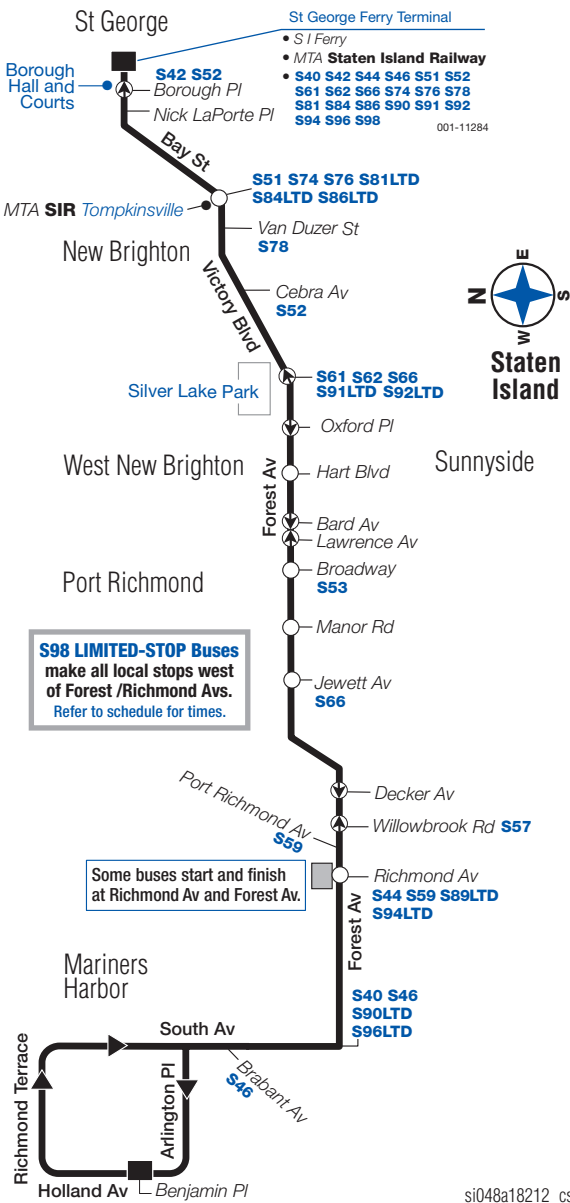

S48/S98 MAP LEGEND

Local/Limited/SBS Bus Transfers: shown in bold blue type.

■ Terminal

○ Limited-Stop

▣ Part-time Terminal

➔ Stops in direction indicated

MTA **SIR Railway Station**

● Point of Interest

si048a18212_cs

**For Accessible subway stations, travel directions
and other information:**

Call 511 or visit www.mta.info