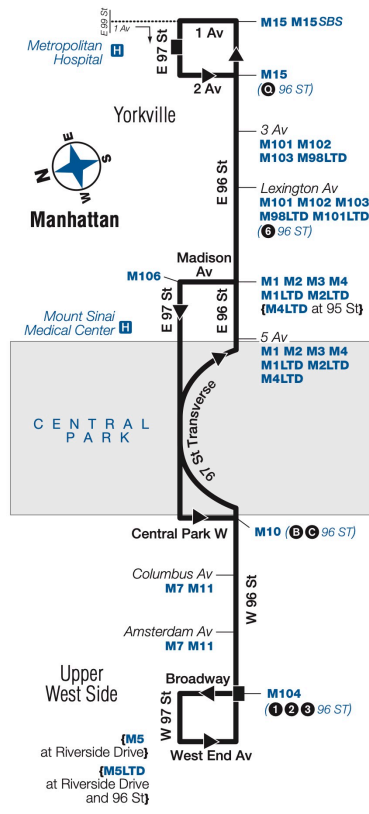

Yorkville E 97 St / 1 Av	Yorkville E 96 St / Lexington Av	Upper W Side Central Park West / W 97 St	Upper W Side W 96 St / Broadway	Upper W Side W 96 St / West End Av
10:33	10:36	10:43	10:48	10:49
10:48	10:51	10:58	11:03	11:04
11:03	11:06	11:13	11:18	11:19
11:18	11:21	11:28	11:33	11:34
11:33	11:36	11:43	11:48	11:49
11:48	11:51	11:58	12:03	12:04
12:05	12:08	12:13	12:17	12:18
12:25	12:28	12:33	12:37	12:38
12:45	12:48	12:53	12:57	12:58
1:05	1:08	1:13	1:17	1:18

M96

Bus Timetable New York City Transit

East Side - West Side via 96th St Crosstown

Local Service

Effective March 31, 2024

For accessible subway stations, travel directions and other information:

[Visit www.mta.info](http://www.mta.info) or call us at 511