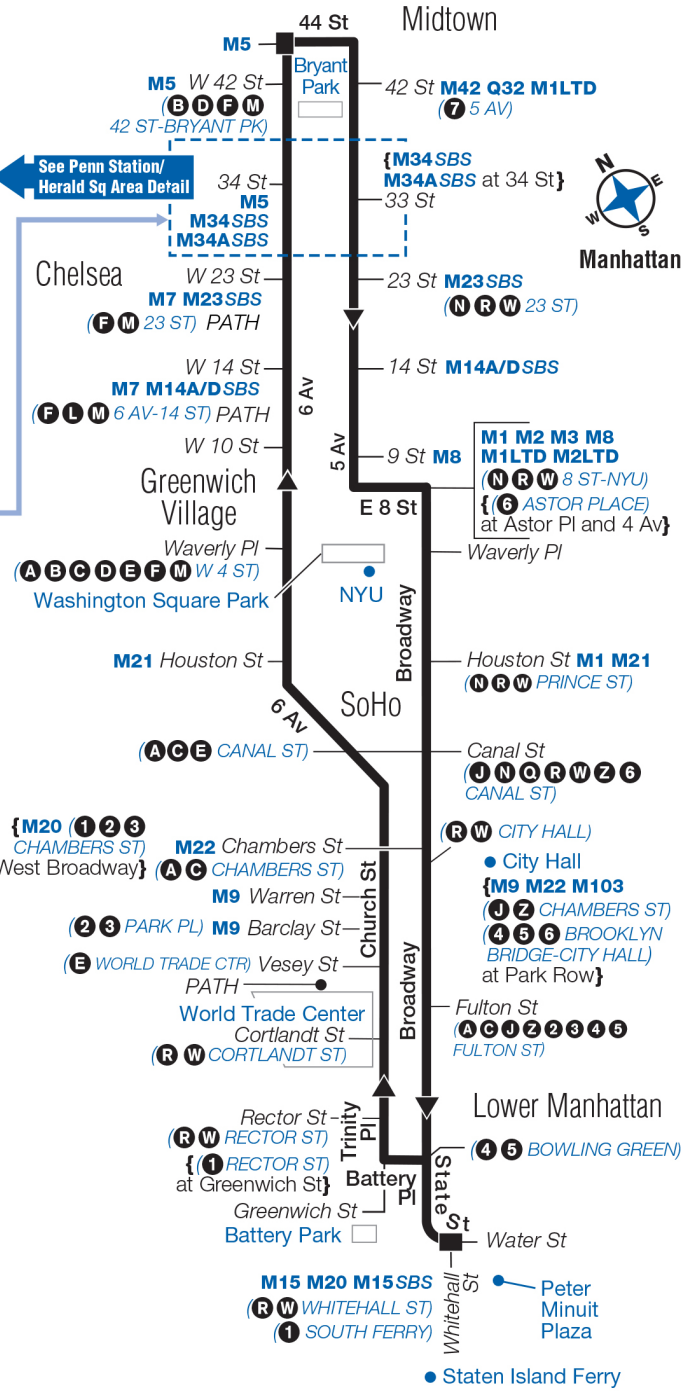

ma055a19151_cs

M55 MAP LEGEND

- Local/Limited/SBS Bus Transfers: shown in bold blue type.
- Express Bus Transfers: shown in bold black type.
- Terminal
- MTA LIRR Station Name
- (F STATION NAME) Subway Connection
- Point of Interest