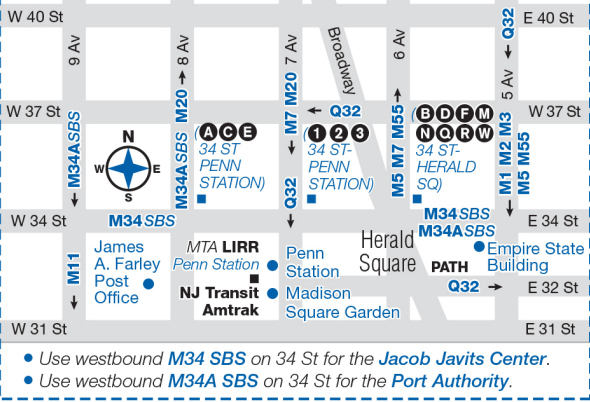

M55

Bus Timetable New York City Transit

W 44 St - South Ferry via 5 Av & 6 Av

Local Service

Effective September 4, 2022

For accessible subway stations, travel directions and other information:

Visit www.mta.info or call us at 511

PENN STATION/HERALD SQUARE AREA DETAIL

ad_pshsq_18113

FROM MANHATTAN
{X27 X28 X37 X38 at 5 Av & 37 St}
Express bus schedules available at www.mta.info

ma055a19151_cs

M55 MAP LEGEND

- Local/Limited/SBS Bus Transfers: shown in bold blue type.
- Express Bus Transfers: shown in bold black type.
- Terminal
- MTA LIRR Station Name
- (F STATION NAME) Subway Connection
- Point of Interest