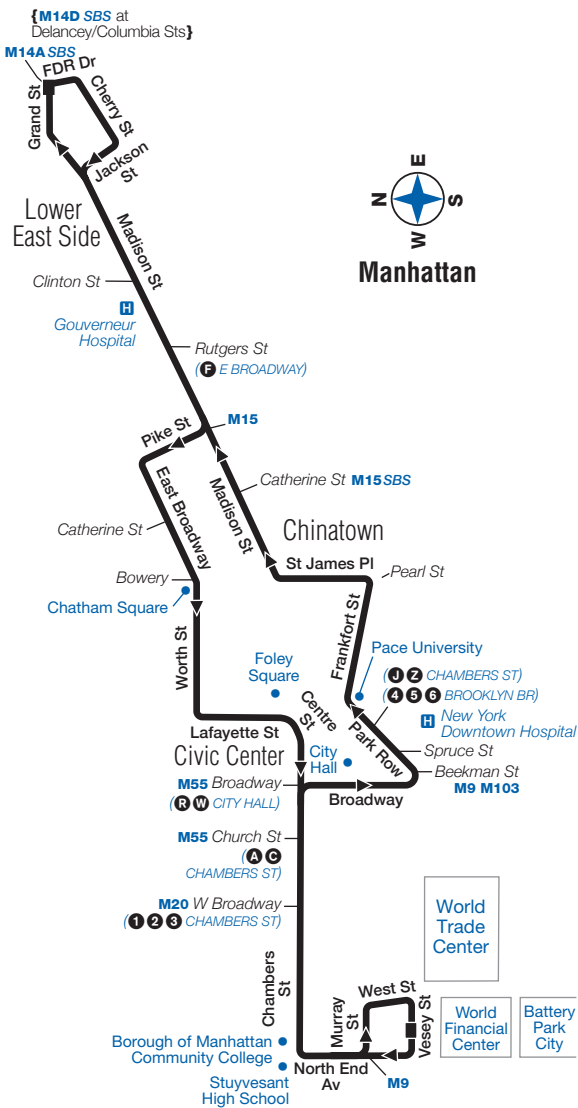

ma022a22026

M22 MAP LEGEND

Local/Limited/SBS Bus Transfers: shown in bold blue type.

■ Terminal

● Point of Interest

(1 STATION NAME)

Subway Connection

For Accessible subway stations, travel directions and other information:

Call 511 or visit www.mta.info