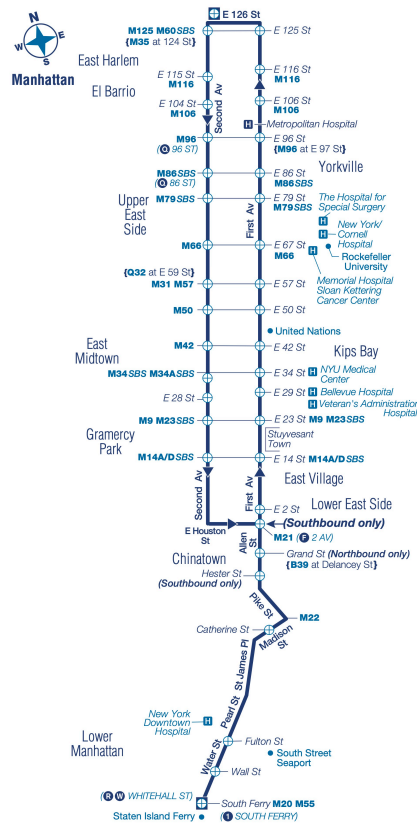

E Harlem E 126 St / 2 Av	Yorkville 2 Av / E 96 St	E Village Allen St / East Houston St	Downtown South Ferry / Terminal
2:05	2:15	2:53	3:11
2:13	2:23	3:01	3:19
2:21	2:31	3:09	3:27
2:29	2:39	3:17	3:35
2:37	2:47	3:25	3:43
2:45	2:55	3:33	3:51
2:53	3:03	3:41	3:59
3:01	3:11	3:49	4:07
3:09	3:19	3:57	4:15
3:17	3:27	4:05	4:21
3:25	3:35	4:13	4:29
3:33	3:43	4:21	4:37
3:42	3:52	4:30	4:46
3:50	4:00	4:37	4:53
3:59	4:09	4:46	5:02
4:07	4:18	4:55	5:11
4:16	4:27	5:04	5:20
4:24	4:35	5:12	5:28
4:33	4:44	5:21	5:37
4:41	4:52	5:29	5:45
4:50	5:01	5:38	5:54
4:58	5:09	5:46	6:02
5:08	5:19	5:56	6:12
5:18	5:29	6:06	6:22
5:28	5:39	6:16	6:32
5:38	5:49	6:26	6:42
5:48	5:59	6:36	6:53
5:58	6:09	6:46	7:03
6:08	6:19	6:56	7:13
6:18	6:29	7:06	7:23
6:28	6:39	7:12	7:29
6:37	6:47	7:20	7:37
6:46	6:56	7:29	7:46
6:55	7:05	7:38	7:55
7:04	7:14	7:47	8:04
7:13	7:23	7:56	8:13
7:22	7:32	8:05	8:22
7:31	7:41	8:14	8:31
7:41	7:51	8:24	8:41
7:51	8:01	8:34	8:51
8:01	8:11	8:44	9:01
8:11	8:21	8:54	9:11
8:21	8:31	9:01	9:18
8:33	8:42	9:12	9:29
8:45	8:54	9:24	9:41
8:57	9:06	9:36	9:53
9:09	9:18	9:48	10:05
9:21	9:30	9:57	10:14
9:33	9:42	10:09	10:26
9:45	9:54	10:21	10:38

Bold times denote PM hours.

E Harlem E 126 St / 2 Av	Yorkville 2 Av / E 96 St	E Village Allen St / East Houston St	Downtown South Ferry / Terminal
10:00	10:09	10:36	10:53

M15-SBS

Bus Timetable
New York City Transit

East Harlem - South Ferry Select Bus Service via 1st Av / 2nd Av

+selectbusservice

For accessible subway stations, travel directions and other information:

Effective September 1, 2024

Visit www.mta.info or call us at 511