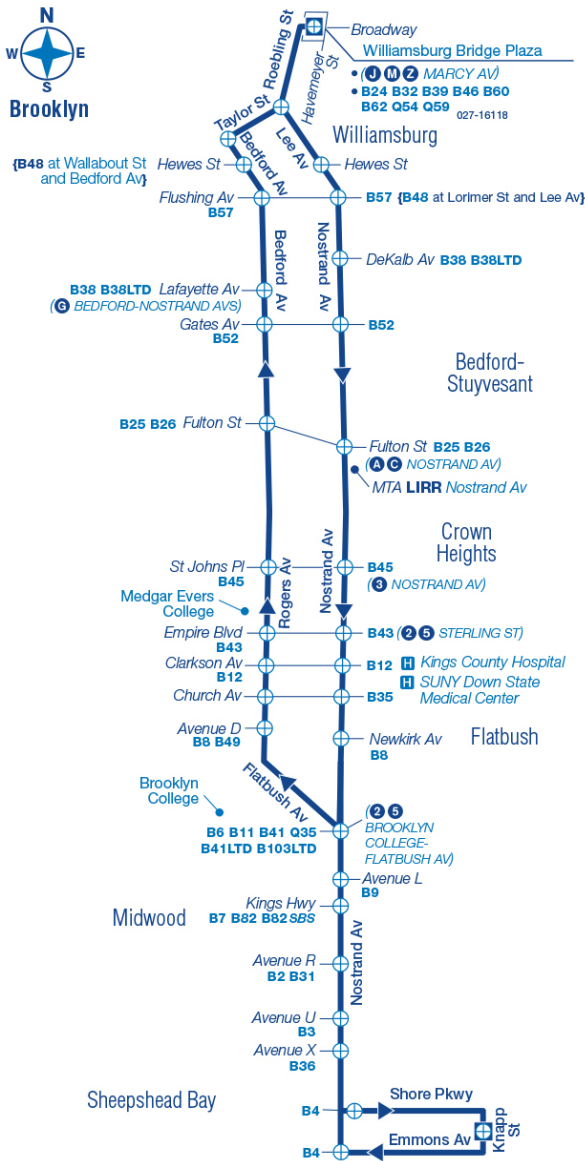

B44-SBS

Bus Timetable
New York City Transit

Sheepshead Bay - Williamsburg Select Bus Service via Nostrand Av

+selectbusservice

For accessible subway stations, travel directions and other information:

Effective September 1, 2024

Visit www.mta.info or call us at 511

br044s18253_cs

B44+selectbusservice MAP LEGEND

Local/Limited/SBS Bus Transfers: shown in bold light blue type.

- Terminal
- Stop
- Point of Interest
- (A) STATION NAME
  Subway Connection
- MTA LIRR
  Railroad Station