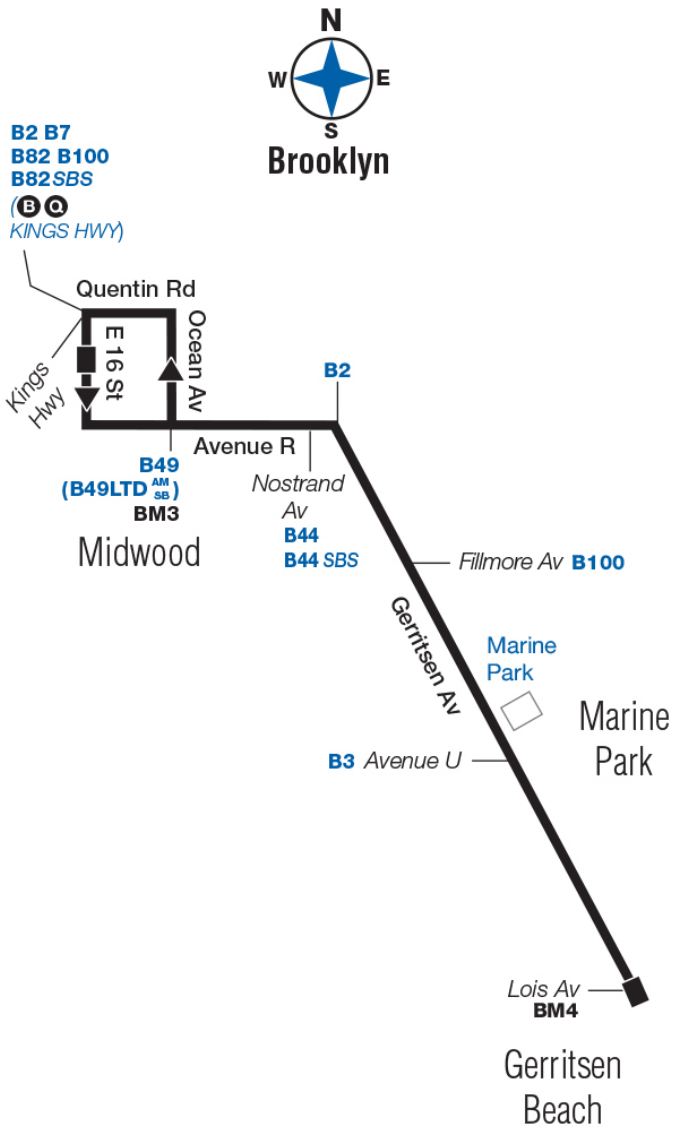

B31

Bus Timetable
New York City Transit

Gerritsen Beach - Kings Hwy Station via Gerritsen Av / Avenue R

Local Service

For accessible subway stations, travel directions and other information:

Effective June 27, 2021

Visit www.mta.info or call us at 511

br031a18253_cs

B31 MAP LEGEND

Local/Limited/SBS Bus Transfers: shown in bold blue type.

Express Bus Transfers: shown in bold black type.

■ Terminal

(B STATION NAME)
Subway Connection