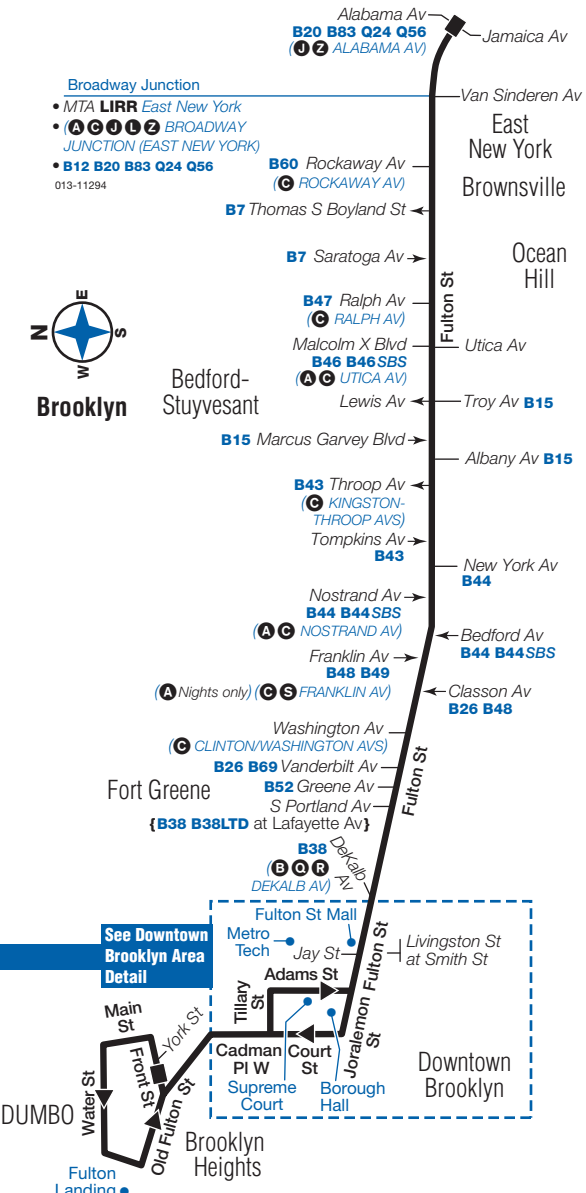

Brooklyn

B25 MAP LEGEND

Local/Limited/SBS Bus Transfers: shown in bold blue type.

- Terminal
- **(A C J L 2 BROADWAY JUNCTION (EAST NEW YORK))** MTA **LIRR** Station Name
- **(4 STATION NAME)** Subway Connection
- Point of Interest

* Serves station late nights.

ad_dbklyn_13261

For Accessible subway stations, travel directions and other information:

Call 511 or visit www.mta.info

bro25a21278_us