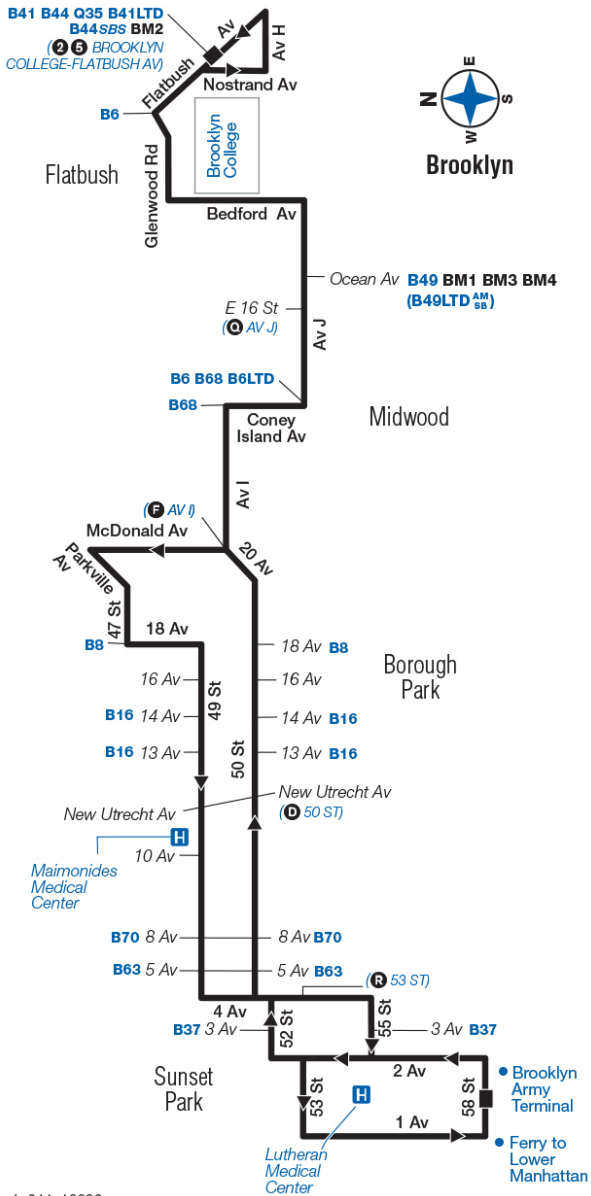

Bold times denote PM hours.

Flatbush Flatbush Av / E 31 St	Midwood Avenue J / Coney Island Av	Borough Park 49 St / 18 Av	Borough Park 49 St / New Utrecht Av	Sunset Pk 49 St / 5 Av	Brooklyn Army Terminal 58 St / 1 Av
5:02	5:18	5:31	5:41	5:50	6:01
5:14	5:30	5:43	5:53	6:02	6:13
5:26	5:42	5:55	6:05	6:14	6:25
5:38	5:54	6:07	6:17	6:26	6:37
5:50	6:06	6:19	6:29	6:38	6:48
6:02	6:18	6:31	6:42	6:51	7:01
6:14	6:30	6:41	6:52	7:01	7:11
6:26	6:42	6:53	7:04	7:13	7:23
6:38	6:53	7:04	7:15	7:24	7:34
6:50	7:05	7:16	7:27	7:36	7:47
7:02	7:17	7:28	7:39	7:49	8:00
7:17	7:32	7:43	7:51	8:01	8:12
7:35	7:49	8:00	8:08	8:18	8:29
7:55	8:09	8:20	8:28	8:38	8:49
8:15	8:29	8:40	8:48	8:58	9:09
8:35	8:49	9:00	9:07	9:17	9:27
8:55	9:09	9:18	9:25	9:35	9:45
9:15	9:28	9:37	9:44	9:54	10:04
9:35	9:48	9:57	10:04	10:12	10:23
9:55	10:08	10:16	10:22	10:30	10:41
10:15	10:27	10:35	10:41	10:49	11:00
10:35	10:47	10:55	11:01	11:09	11:20
10:55	11:07	11:15	11:21	11:29	11:40
11:15	11:27	11:35	11:41	11:49	12:00
11:37	11:49	11:57	12:03	12:11	12:22
12:05	12:17	12:25	12:31	12:39	12:50
12:35	12:47	12:55	1:01	1:09	1:20
1:05	1:17	1:25	1:31	1:39	1:50

B11

Bus Timetable New York City Transit

Sunset Park - Midwood via 49th & 50th St / Avenue J

Local Service

For accessible subway stations, travel directions and other information:

Effective January 5, 2025

Visit www.mta.info or call us at 511

br011a18036_cs

B11 MAP LEGEND

- Local/Limited/SBS Bus Transfers:** shown in bold blue type.
- Express Bus Transfers:** shown in bold black type.
- Terminal
- Point of Interest
- (2 STATION NAME) Subway Connection
- (SB) South-bound