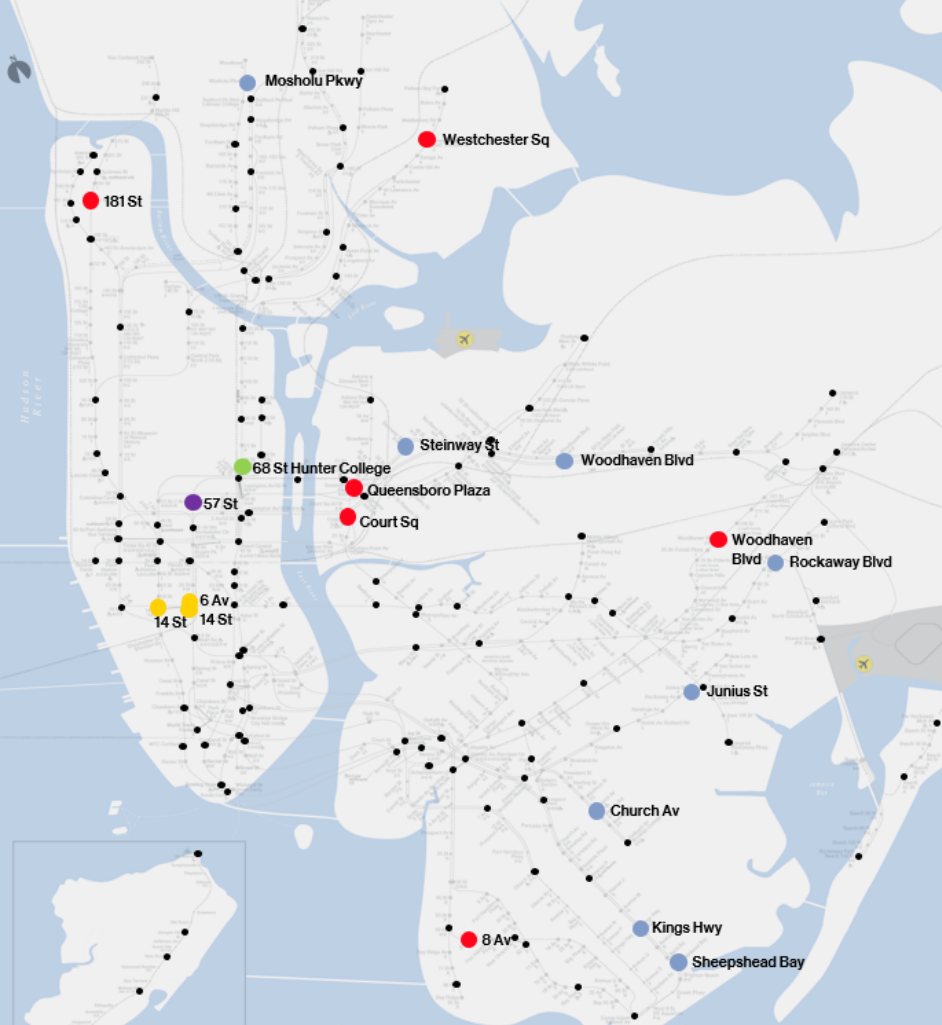

Board Update

DECEMBER 15, 2021

MTA Total Transit Ridership (NYCT, LIRR, MNR)

Two-week weekday rolling average

Jan Sep Oct Feb Nov Mar Apr May Jun Jul Aug

Deliver Strong Service

Foster Safety & Respect

Adopt New Fare Structures

Capital Program *ADA Accessibility*

- 14 NEW STATIONS COMPLETED SINCE ONSET OF COVID
- AWARDING CONTRACTS FOR IMPROVEMENTS AT ANOTHER 26

Capital Program

Core Priorities

- NEW SIGNALS
- STATE OF GOOD REPAIR WORK

Penn Station Access

4 NEW STATIONS IN THE EAST BRONX

20 MILES OF TRACK

NEW SUBSTATIONS AND POWER SYSTEMS

NEW INTERLOCKINGS

NEW SIGNALS

NEW COMMS SYSTEMS

Welcome Back MTA