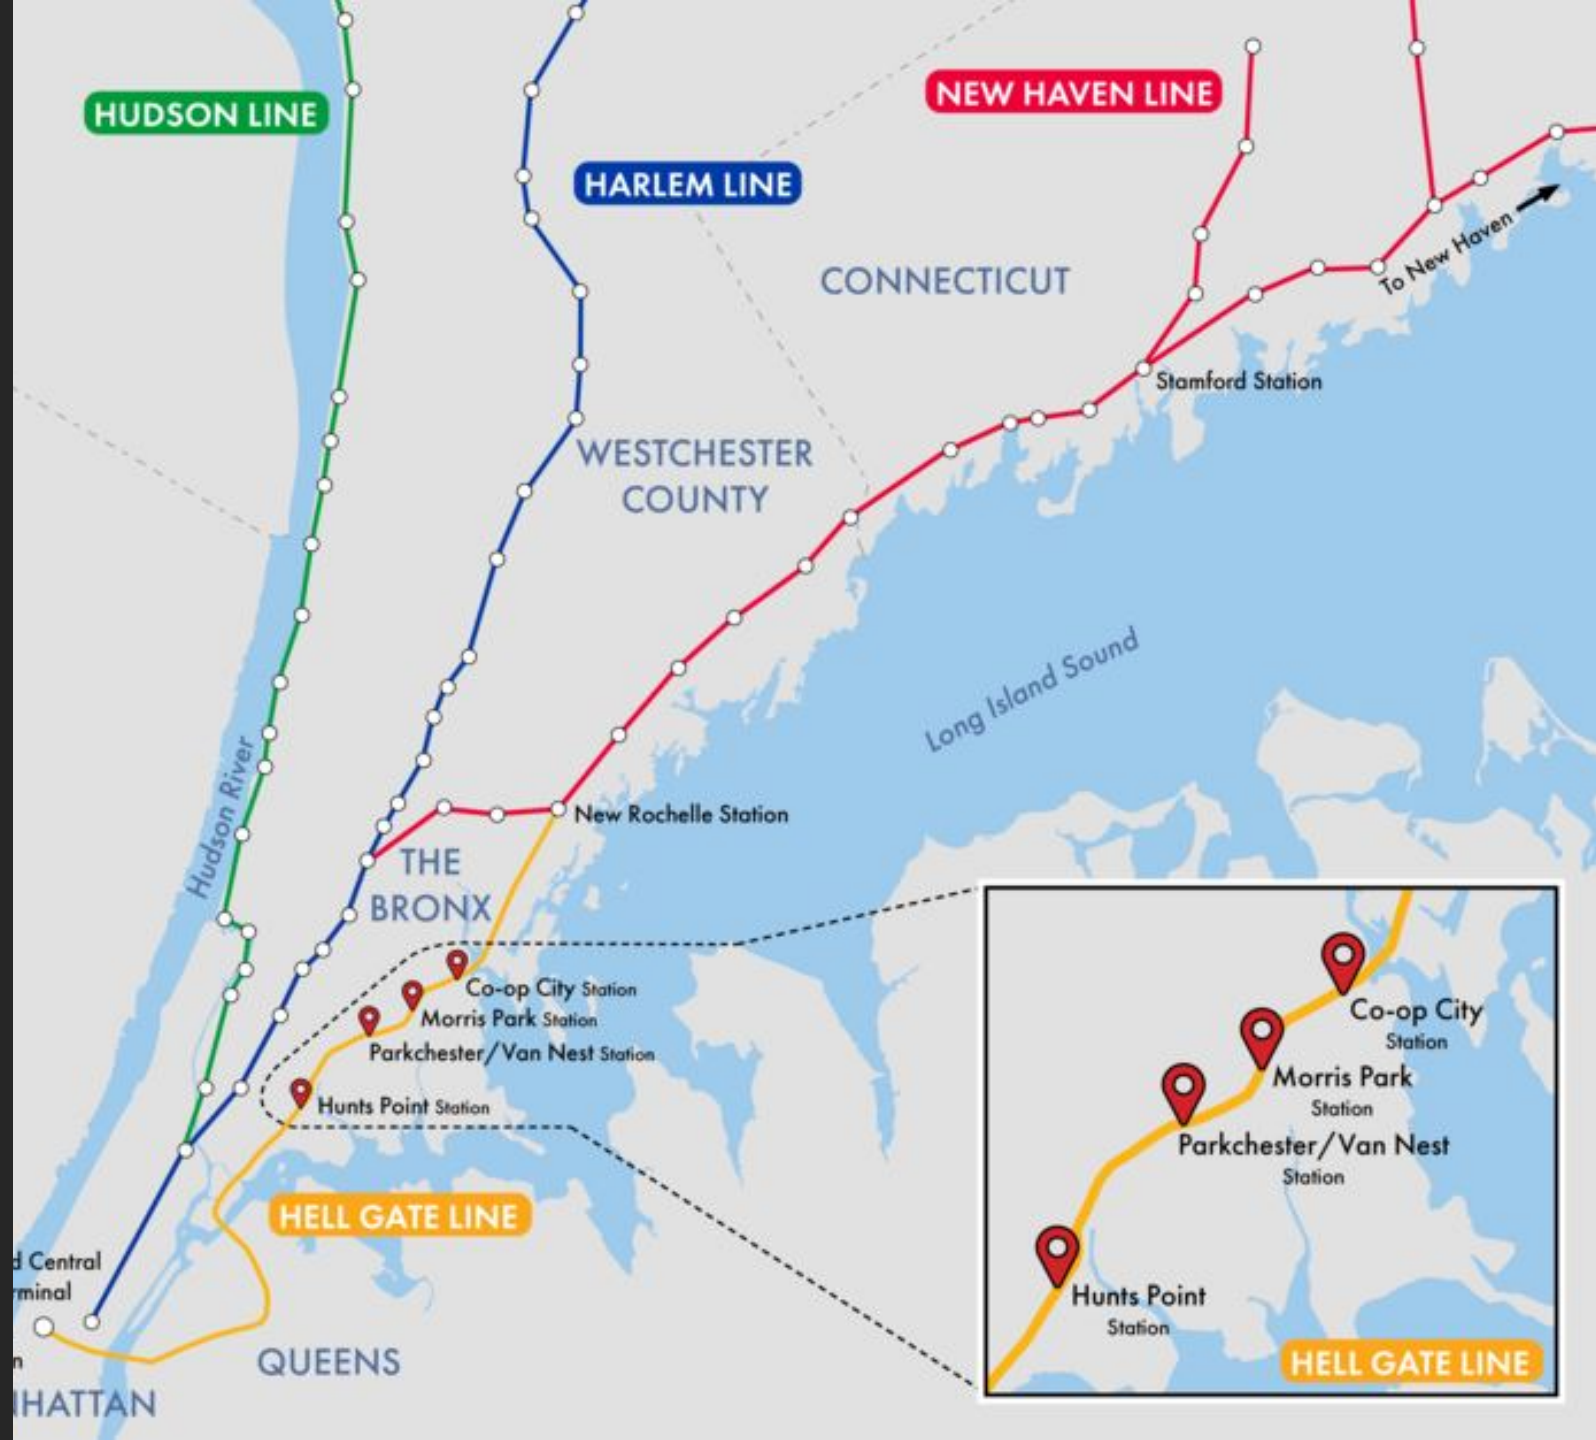

Capital Program *ADA Accessibility*

- 14 NEW STATIONS COMPLETED SINCE ONSET OF COVID
- AWARDING CONTRACTS FOR IMPROVEMENTS AT ANOTHER 26

Capital Program

Core Priorities

- NEW SIGNALS
- STATE OF GOOD REPAIR WORK

Penn Station Access

4 NEW STATIONS IN THE EAST BRONX

20 MILES OF TRACK

NEW SUBSTATIONS AND POWER SYSTEMS

NEW INTERLOCKINGS

NEW SIGNALS

NEW COMMS SYSTEMS

Welcome Back MTA