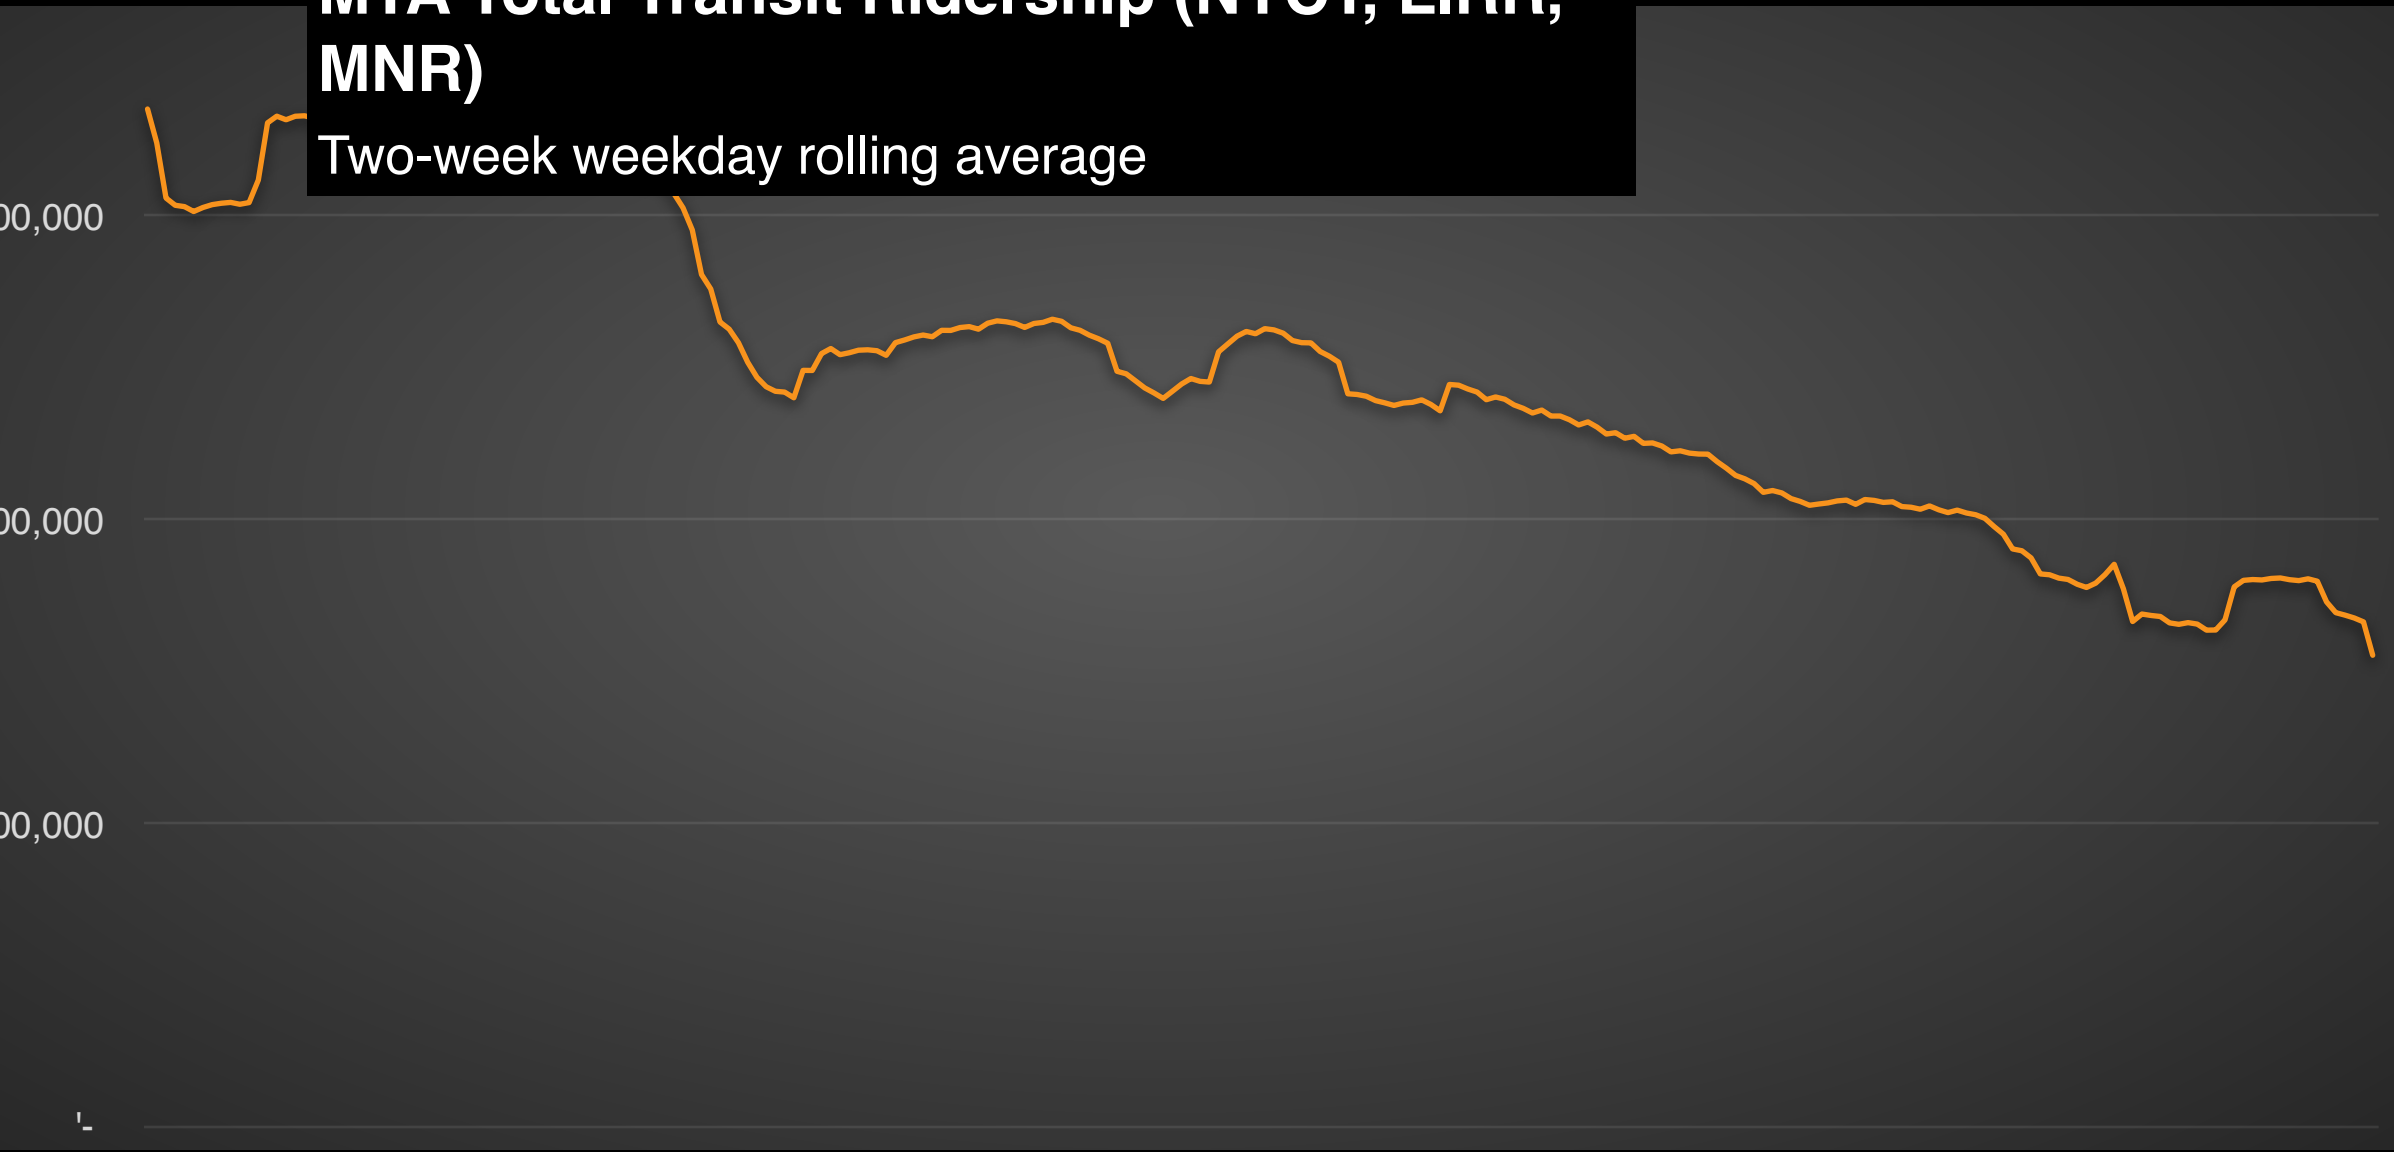

Board Update

DECEMBER 15, 2021

MTA Total Transit Ridership (NYCT, LIRR, MNR)

Two-week weekday rolling average

Jan Sep Oct Feb Nov Mar Apr May Jun Jul Aug

Deliver Strong Service

Foster Safety & Respect

Adopt New Fare Structures

Capital Program *ADA Accessibility*

- 14 NEW STATIONS COMPLETED SINCE ONSET OF COVID
- AWARDING CONTRACTS FOR IMPROVEMENTS AT ANOTHER 26

Capital Program

Core Priorities

- NEW SIGNALS
- STATE OF GOOD REPAIR WORK

Penn Station Access

4 NEW STATIONS IN THE EAST BRONX

20 MILES OF TRACK

NEW SUBSTATIONS AND POWER SYSTEMS

NEW INTERLOCKINGS

NEW SIGNALS

NEW COMMS SYSTEMS

Welcome Back MTA