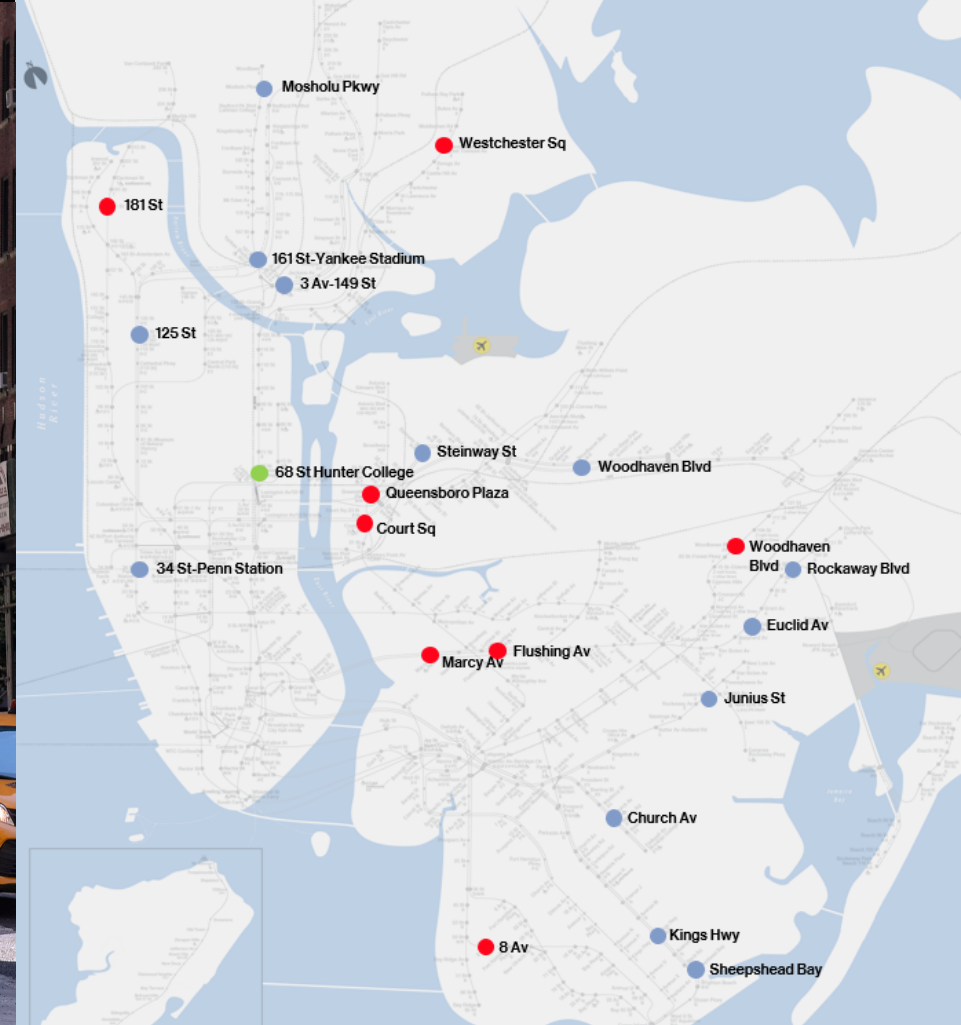

Board Update

DECEMBER 15, 2021

MTA Total Transit Ridership (NYCT, LIRR, MNR)

Two-week weekday rolling average

Jan Sep Oct Feb Nov Mar Apr May Jun Jul Aug

Deliver Strong Service

Foster Safety & Respect

Adopt New Fare Structures

Capital Program *ADA Accessibility*

- 14 NEW STATIONS COMPLETED SINCE ONSET OF COVID
- AWARDING CONTRACTS FOR IMPROVEMENTS AT ANOTHER 26

Capital Program

Core Priorities

- NEW SIGNALS
- STATE OF GOOD REPAIR WORK

Penn Station Access

4 NEW STATIONS IN THE EAST BRONX

20 MILES OF TRACK

NEW SUBSTATIONS AND POWER SYSTEMS

NEW INTERLOCKINGS

NEW SIGNALS

NEW COMMS SYSTEMS

Welcome Back MTA