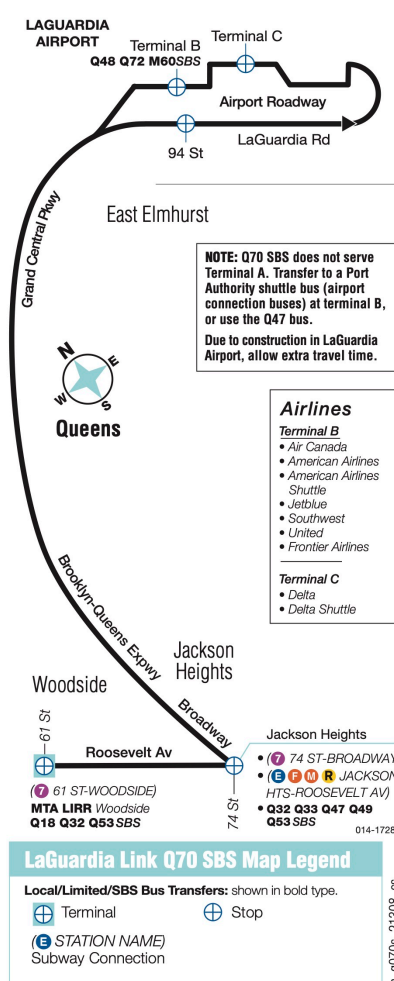

Q70-SBS

Bus Timetable
MTA Bus Company

LaGuardia Link Woodside LIRR, Jackson Heights E F M R 7 Subway, LaGuardia Airport

+selectbusservice

For accessible subway stations, travel directions and other information:

Effective June 30, 2024

Visit www.mta.info or call us at 511