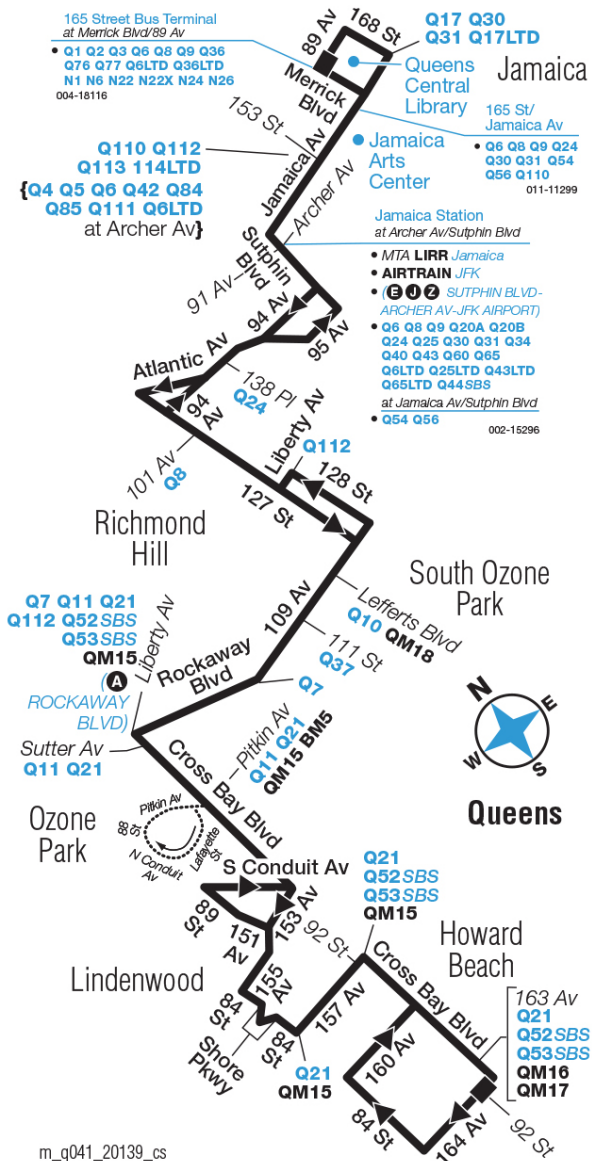

Q41

Bus Timetable
MTA Bus Company

Jamaica - Howard Beach Via 127 St / 109 Ave / Cross Bay Blvd / Lindenwood

Local Service

For accessible subway stations, travel directions and other information:

Effective September 1, 2024

Visit www.mta.info or call us at 511

m_q041_20139_cs

Q41 MAP LEGEND

Local/Limited/SBS Bus Transfers: shown in bold blue type.
Express Bus Transfers: shown in bold black type.

- Terminal
- (E) STATION NAME
- MTA **LIRR** Railroad Station
- Point of Interest
- ..... Supplemental Service School Days (early AM and early PM)