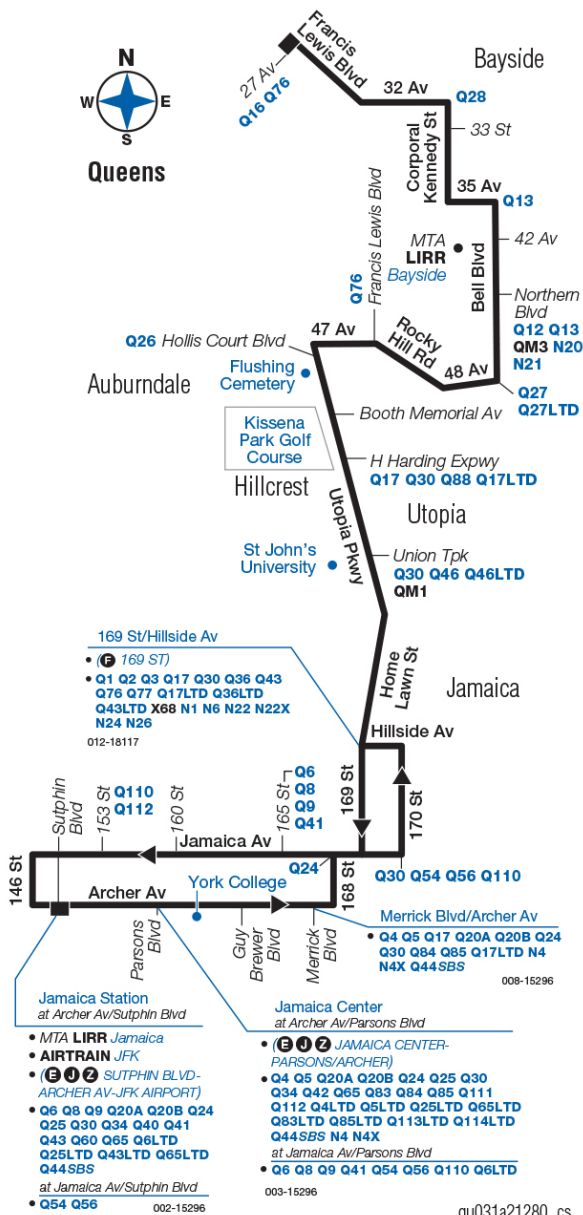

Q31

Bus Timetable New York City Transit

Bayside - Jamaica via Bell Blvd / Utopia Pkwy / Homelawn St

Local Service

For accessible subway stations, travel directions and other information:

Effective September 1, 2024

Q31 Sunday

To Jamaica

Bayside Francis Lewis Blvd / 27 Av	Bayside Bell Blvd / 35 Av	Auburndale 47 Av / Francis Lewis Blvd	Utopia Utopia Pkwy / Horace Harding Expwy	Utopia Utopia Pkwy / Union Tpke	Jamaica 169 St / Hillside Av	Jamaica Jamaica Av / Merrick Blvd	Jamaica Archer Av / Sutphin Blvd
10:10	10:19	10:30	10:37	10:43	10:50	10:53	10:59
10:40	10:49	11:00	11:07	11:13	11:20	11:23	11:29
11:10	11:19	11:30	11:37	11:43	11:50	11:53	11:59
11:40	11:49	12:00	12:07	12:13	12:20	12:24	12:32
12:10	12:19	12:30	12:37	12:43	12:50	12:54	1:02
12:40	12:49	1:00	1:07	1:13	1:20	1:24	1:32
1:10	1:19	1:30	1:37	1:43	1:50	1:54	2:02
1:40	1:49	2:00	2:07	2:13	2:20	2:24	2:32
2:10	2:19	2:30	2:37	2:43	2:50	2:54	3:02
2:40	2:49	3:00	3:07	3:13	3:20	3:24	3:32
3:10	3:19	3:30	3:37	3:43	3:50	3:54	4:02
3:40	3:49	4:00	4:07	4:13	4:20	4:24	4:32
4:10	4:19	4:30	4:37	4:43	4:50	4:54	5:02
4:40	4:49	5:00	5:07	5:13	5:20	5:24	5:32
5:10	5:19	5:30	5:37	5:43	5:50	5:54	6:02
5:40	5:49	6:00	6:07	6:13	6:20	6:24	6:32
6:10	6:19	6:30	6:36	6:41	6:48	6:51	6:59
6:40	6:49	7:00	7:06	7:11	7:18	7:21	7:29
7:10	7:19	7:30	7:36	7:41	7:48	7:51	7:59
7:40	7:49	8:00	8:06	8:11	8:18	8:21	8:29

Visit www.mta.info or call us at 511

Q31 MAP LEGEND

Local/Limited/SBS Bus Transfers: shown in bold blue type.
Express Bus Transfers: shown in bold black type.

- Terminal
- MTA LIRR Railroad Station
- (F) STATION NAME
- Point of Interest
- Subway Connection