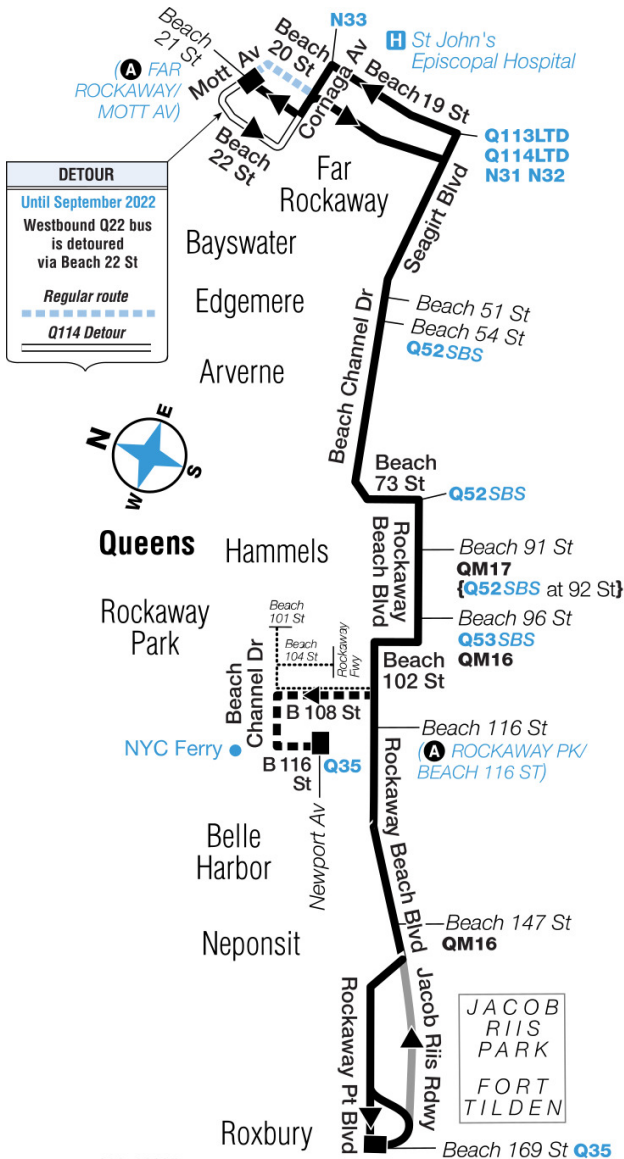

Q22

Bus Timetable
MTA Bus Company

Roxbury - Rockaway Pk - Far Rockaway Via Rockaway Beach Blvd / Beach Channel Dr

Local Service

For accessible subway stations, travel directions and other information:

Effective September 1, 2024

Visit www.mta.info or call us at 511

m_q022_22005_cs

Q22 MAP LEGEND

Local/Limited/SBS Bus Transfers: shown in bold blue type.
Express Bus Transfers: shown in bold black type.

- Terminal
- Supplemental Service School Days
- Seasonal Summer Service
- Part-time Service
- (A) STATION NAME Subway Connection
- Point of Interest