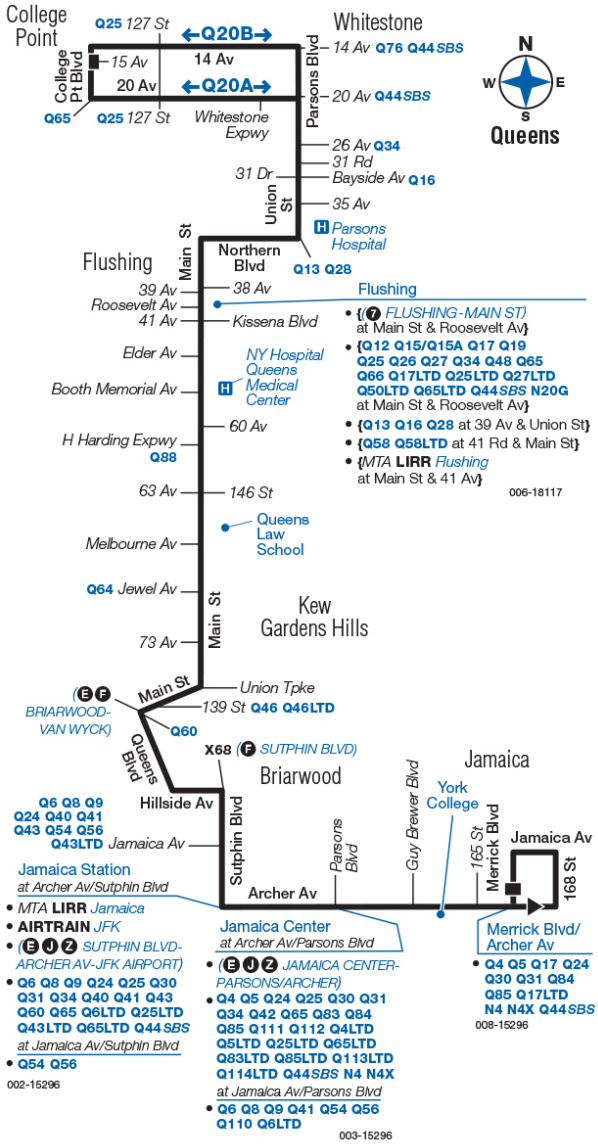

Q20

Bus Timetable New York City Transit

College Point - Jamaica via Main St

Local Service

Effective January 5, 2025

For accessible subway stations, travel directions and other information:

[Visit www.mta.info](http://www.mta.info) or call us at 511