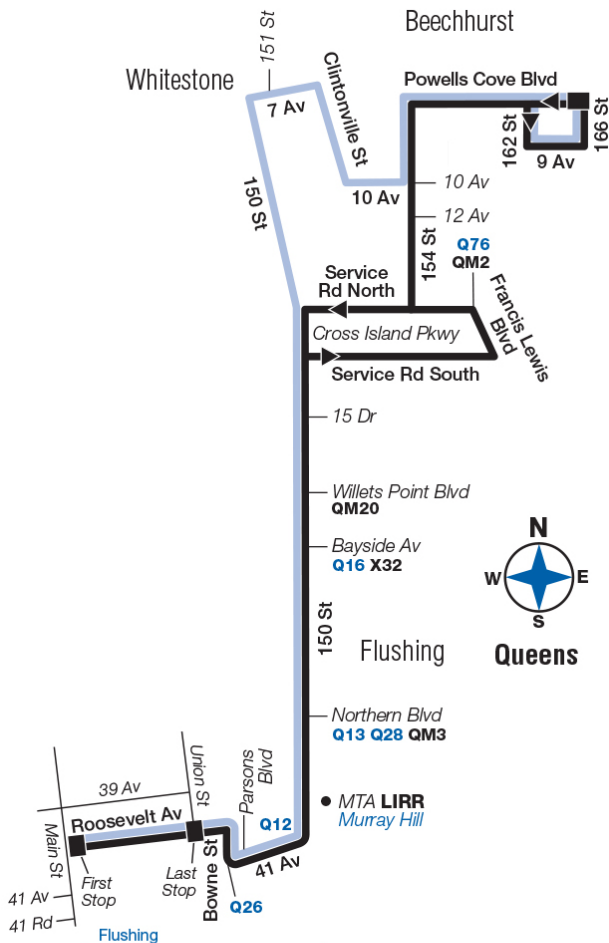

Q15/Q15A

Bus Timetable
New York City Transit

Flushing - Beechhurst via 150th St

Local Service

Effective January 5, 2025

For accessible subway stations, travel directions and other information:

Visit www.mta.info or call us at 511