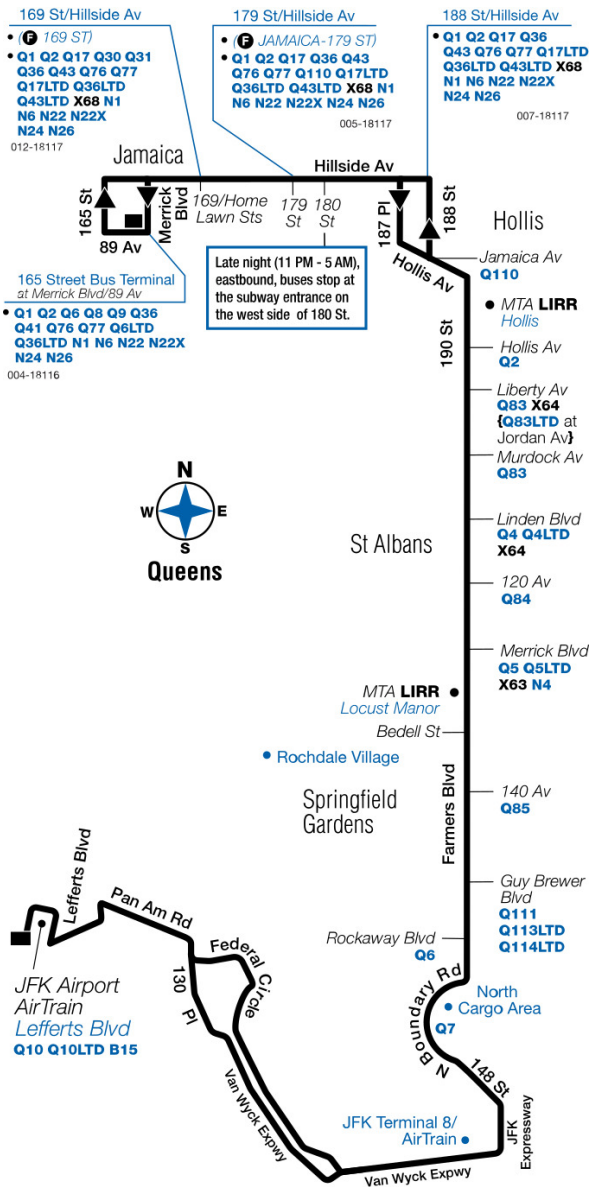

Q3

Bus Timetable New York City Transit

Jamaica - JFK Airport via Farmers Blvd / Hillside Av

Local Service

For accessible subway stations, travel directions and other information:

Effective January 5, 2025

[Visit www.mta.info](http://www.mta.info) or call us at 511