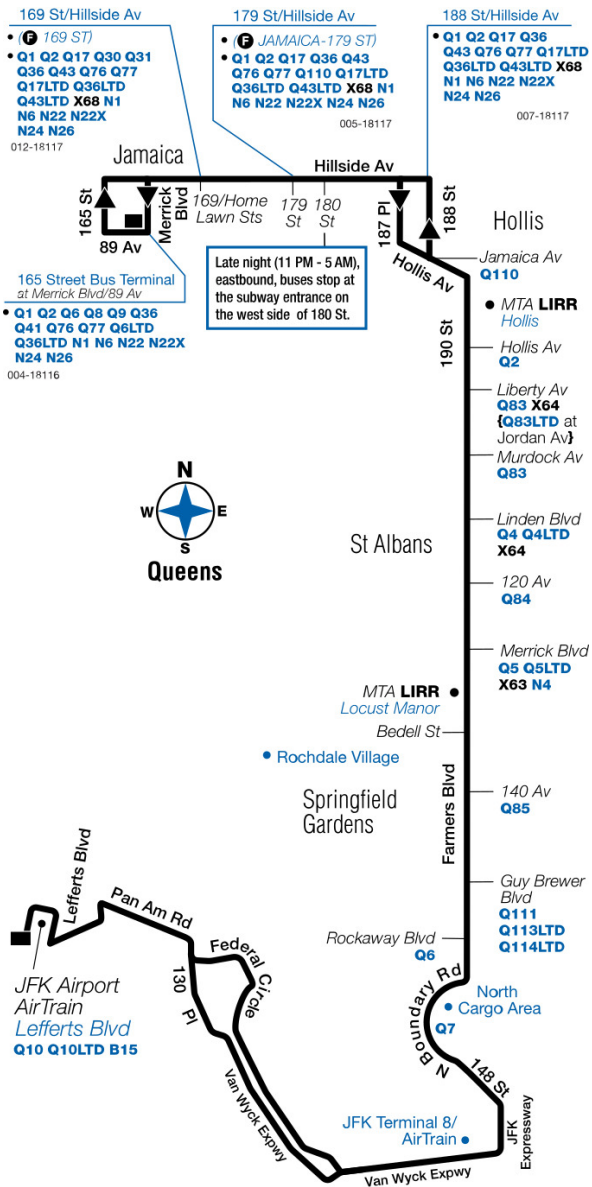

Q3

Bus Timetable New York City Transit

Jamaica - JFK Airport via Farmers Blvd / Hillside Av

Local Service

Effective March 30, 2025

For accessible subway stations, travel directions and other information:

[Visit www.mta.info](http://www.mta.info) or call us at 511