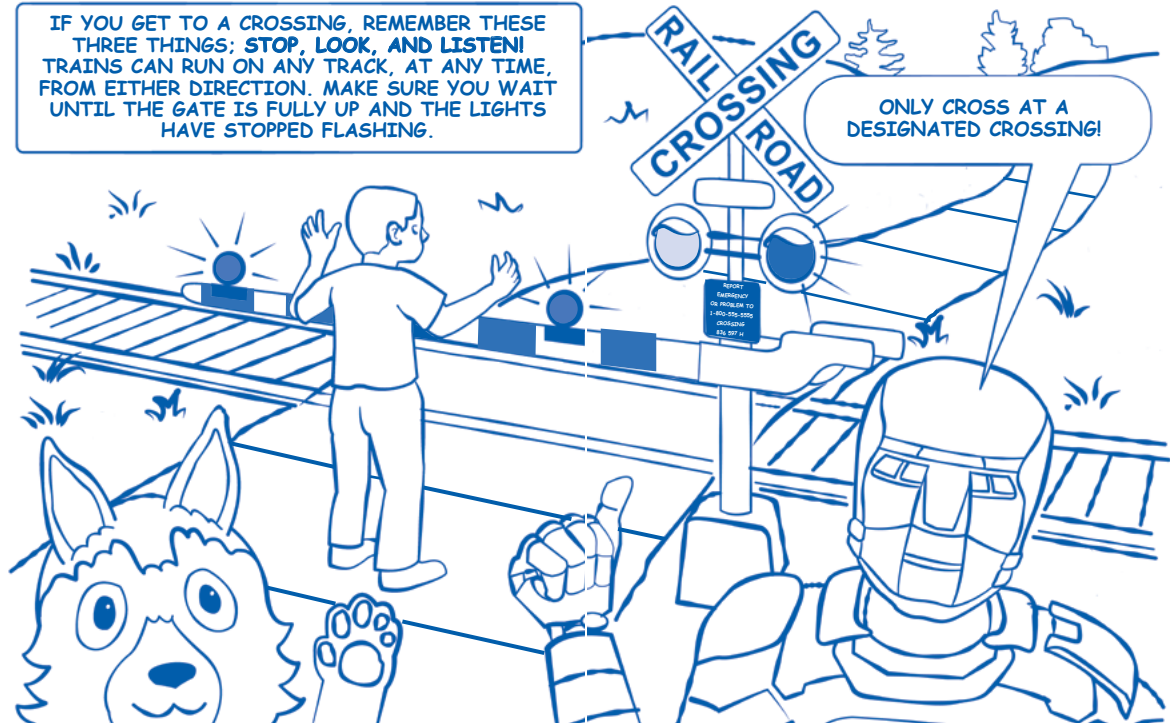

IF YOU GET TO A CROSSING, REMEMBER THESE THREE THINGS; **STOP, LOOK, AND LISTEN!** TRAINS CAN RUN ON ANY TRACK, AT ANY TIME, FROM EITHER DIRECTION. MAKE SURE YOU WAIT UNTIL THE GATE IS FULLY UP AND THE LIGHTS HAVE STOPPED FLASHING.

ONLY CROSS AT A DESIGNATED CROSSING!