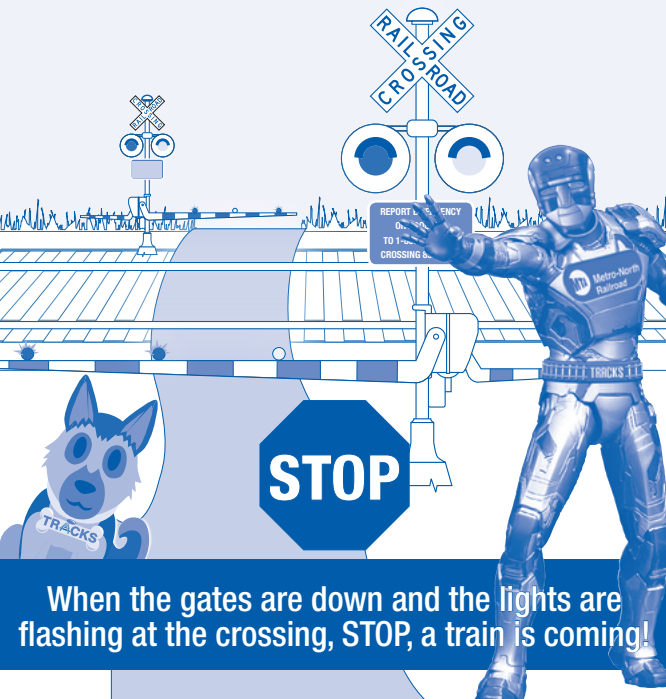

Photograph

This passport to safety belongs to:

Home Station:

If lost, please return to Metro-North Railroad Lost & Found.

KIDS, REMEMBER: ALWAYS PAY ATTENTION TO WHAT'S AROUND YOU. HOLD YOUR PARENT'S OR GUARDIAN'S HAND WHILE ENTERING OR EXITING THE TRAIN.

MAKE SURE YOU WATCH THE GAP BETWEEN THE TRAIN AND THE PLATFORM!

**Always wait behind
the yellow line when
on the platform!**

Never Go On or Near Train Tracks

- ⊘ **No Playing** On or Near Tracks
- ⊘ **No Walking** On or Near Tracks
- ⊘ **No Putting** Things On Tracks
- ⊘ **No Throwing** Things At Trains

RAILROAD TRACKS ARE ON
PRIVATE PROPERTY SO REMEMBER
NOT TO TRESPASS.
IT'S DANGEROUS AND ILLEGAL!

NEVER TRESPASS OR
PLAY NEAR THE TRACKS!

When the gates are down and the lights are flashing at the crossing, STOP, a train is coming!

Trains CANNOT Stop Quickly!

Never Try to Beat a Train – It Will ALWAYS Win!

IF YOU GET TO A CROSSING, REMEMBER THESE THREE THINGS; **STOP, LOOK, AND LISTEN!** TRAINS CAN RUN ON ANY TRACK, AT ANY TIME, FROM EITHER DIRECTION. MAKE SURE YOU WAIT UNTIL THE GATE IS FULLY UP AND THE LIGHTS HAVE STOPPED FLASHING.