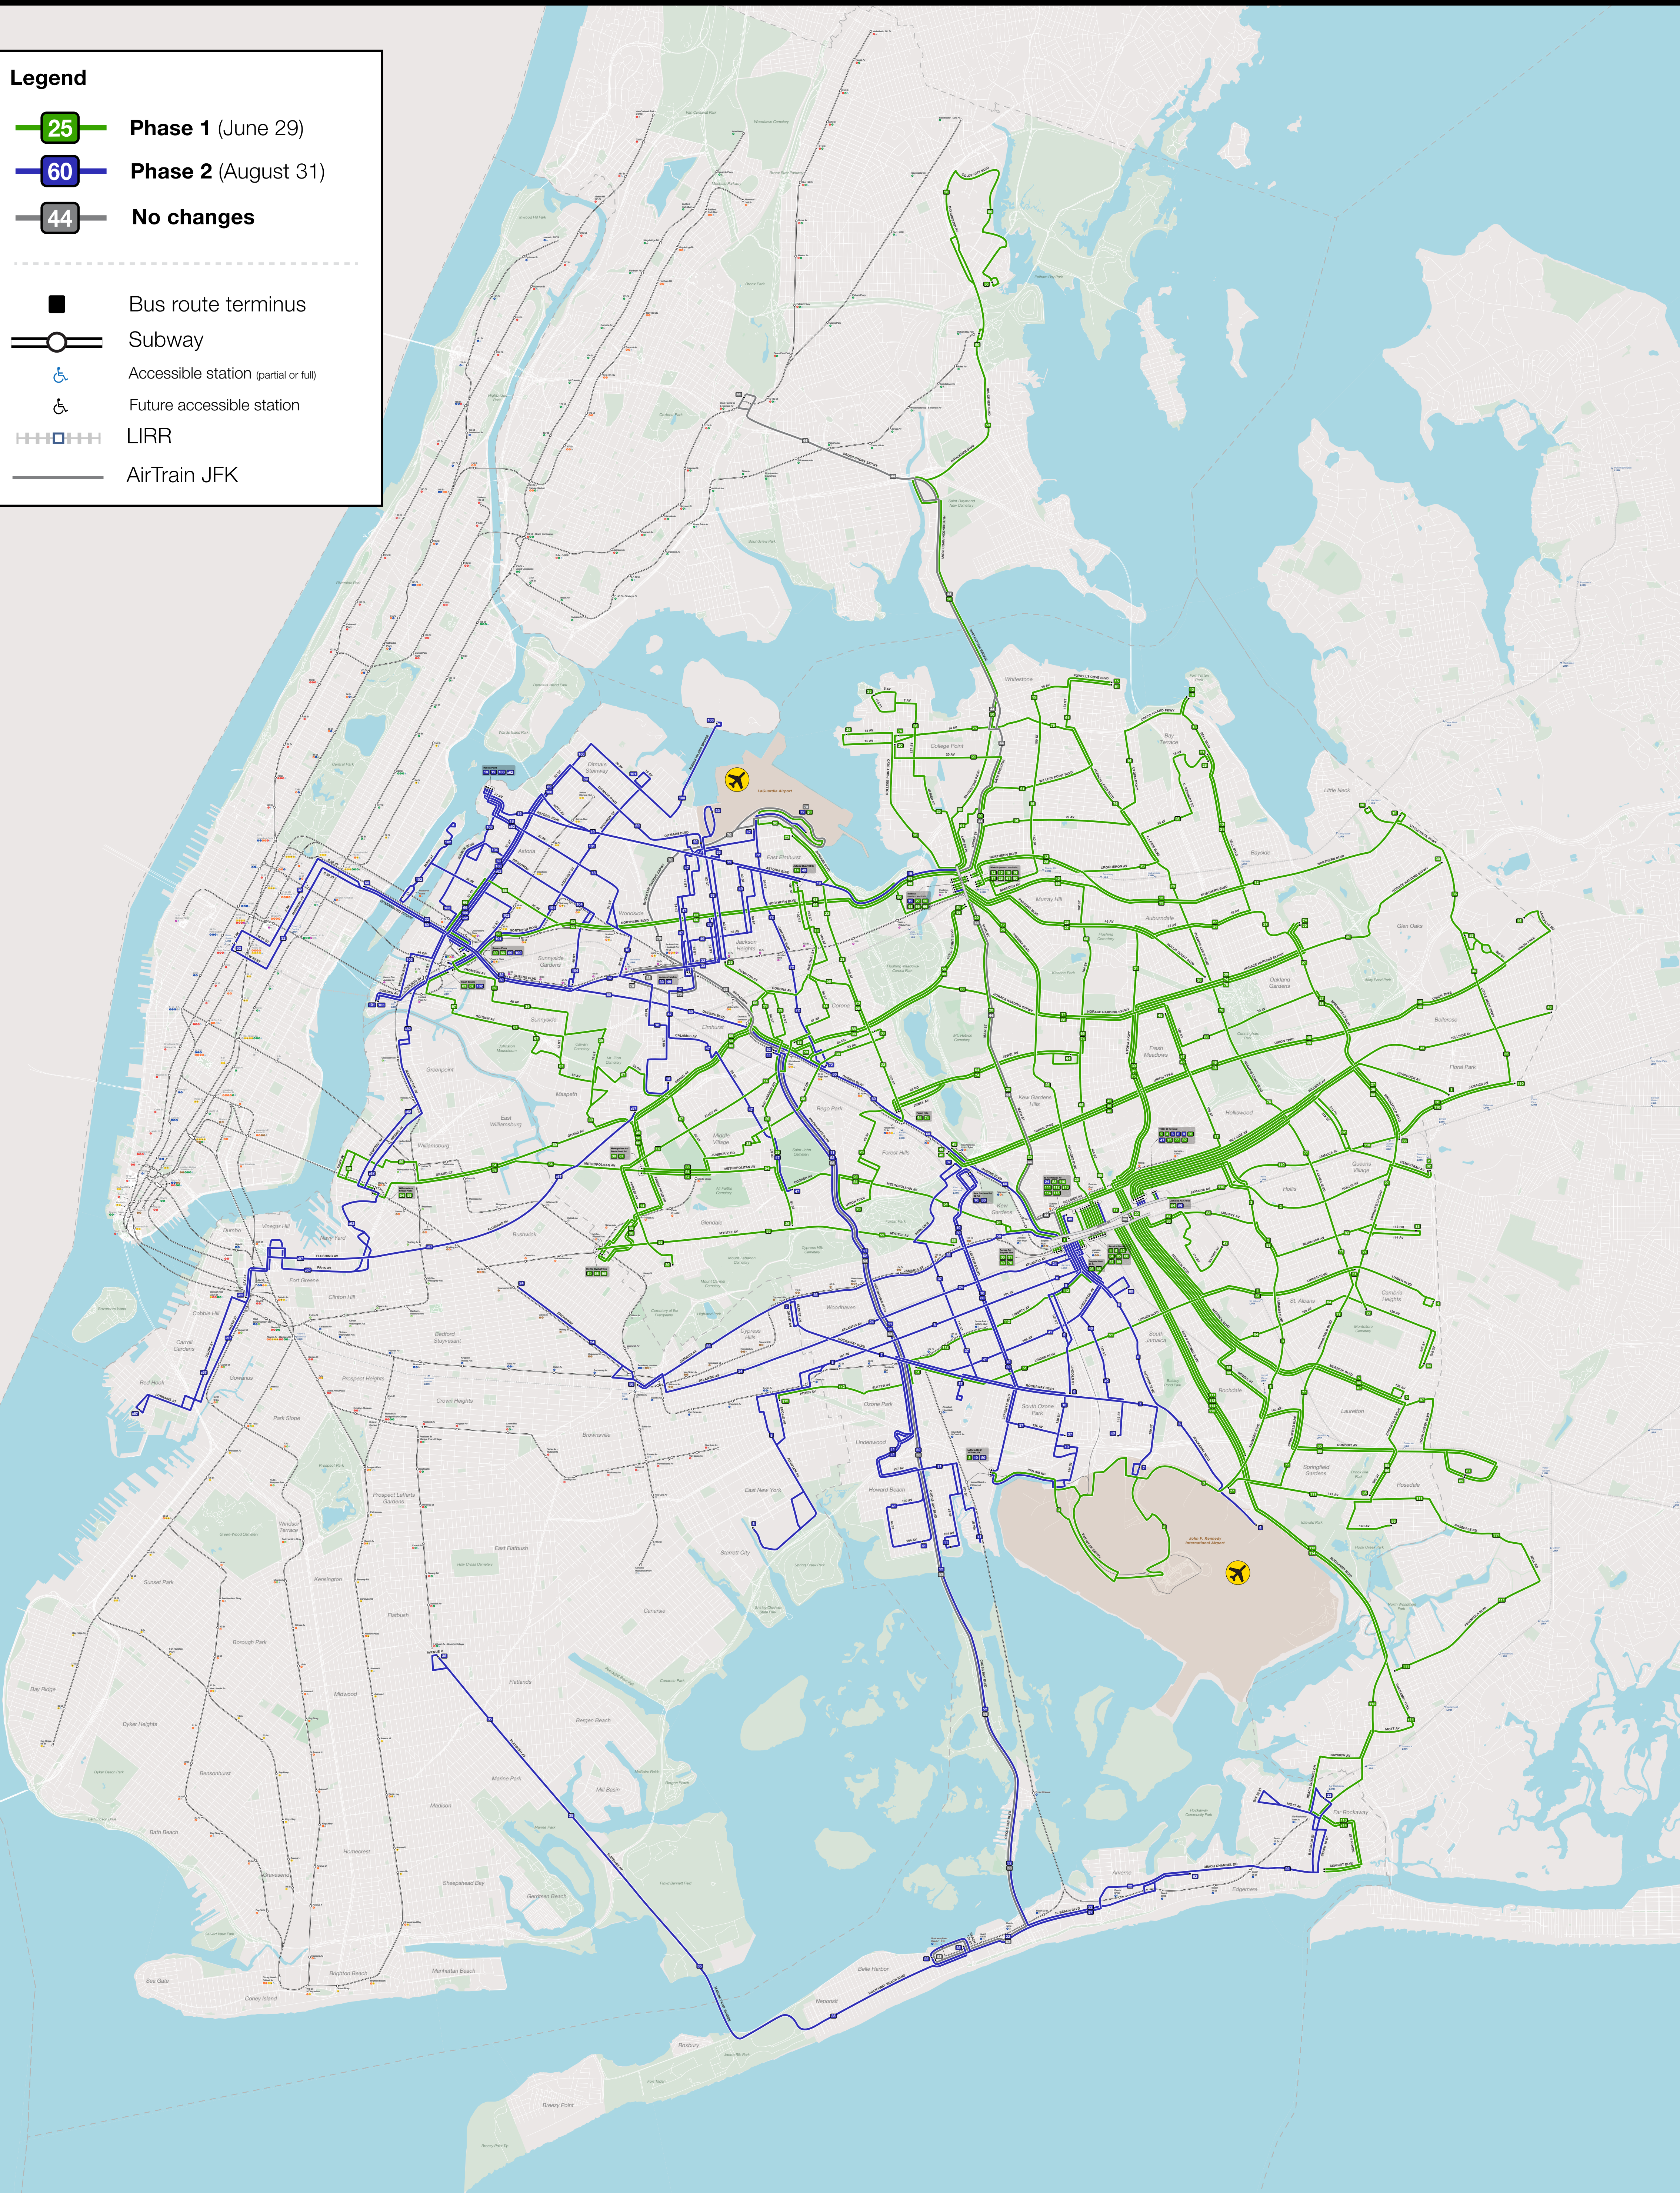

Project Phasing

Legend

-  **Phase 1 (June 29)**
-  **Phase 2 (August 31)**
-  **No changes**

-  Bus route terminus
-  Subway
-  Accessible station (partial or full)
-  Future accessible station
-  LIRR
-  AirTrain JFK

Project Phasing Guide

Queens bus service is changing in two phases in summer 2025. Most routes will change on either June 29 or August 31. Routes without Sunday service will change on either June 30 or September 2. Current bus service continues until the listed date.

Route	Change date
Q1	June 29
Q2	June 29
Q3	June 29
Q4	June 29
Q5	June 29
Q6	August 31
Q7	August 31
Q8	August 31
Q9	August 31
Q10	August 31
Q11	August 31
Q12	June 29
Q13	June 29
Q14	June 29
Q15	June 29
Q15A*	June 29
Q16	June 29
Q17	June 29
Q18	August 31
Q19	August 31
Q20	June 29

Route	Change date
Q20A*	June 29
Q20B*	June 27
Q21*	August 31
Q22	August 31
Q23	June 29
Q24	August 31
Q25	June 29
Q26	June 29
Q27	June 29
Q28	June 29
Q29	June 29
Q30	June 29
Q31	June 29
Q32	August 31
Q33	August 31
Q34*	June 27
Q35	August 31
Q36	June 29
Q37	August 31
Q38	June 29
Q39	June 29