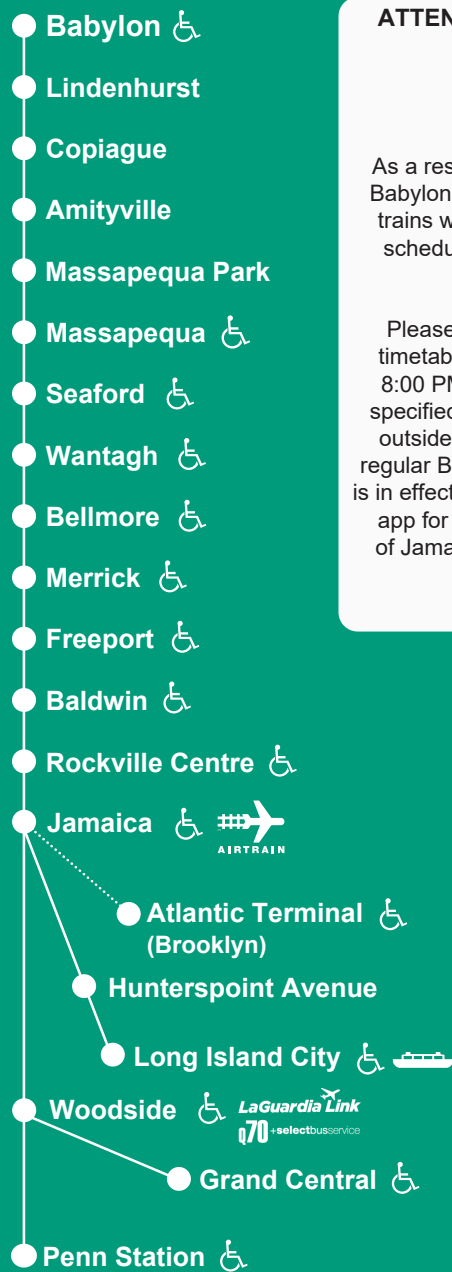

Special Timetable

Babylon Branch

Special Track Work Timetable

Effective Monday - Friday,

March 10-14, 17-20, 24-28, and March 31 - April 4, 2025

www.mta.info

ATTENTION CUSTOMERS

As a result of track work on the Babylon Branch, some Babylon trains will operate on adjusted schedules and have affected connections.

Please note that this special timetable will be in effect from 8:00 PM to 4:30 AM on these specified days only. For service outside of this time frame, the regular Babylon Branch timetable is in effect. *Refer to the TrainTime app for complete service west of Jamaica, as well as transfer options.