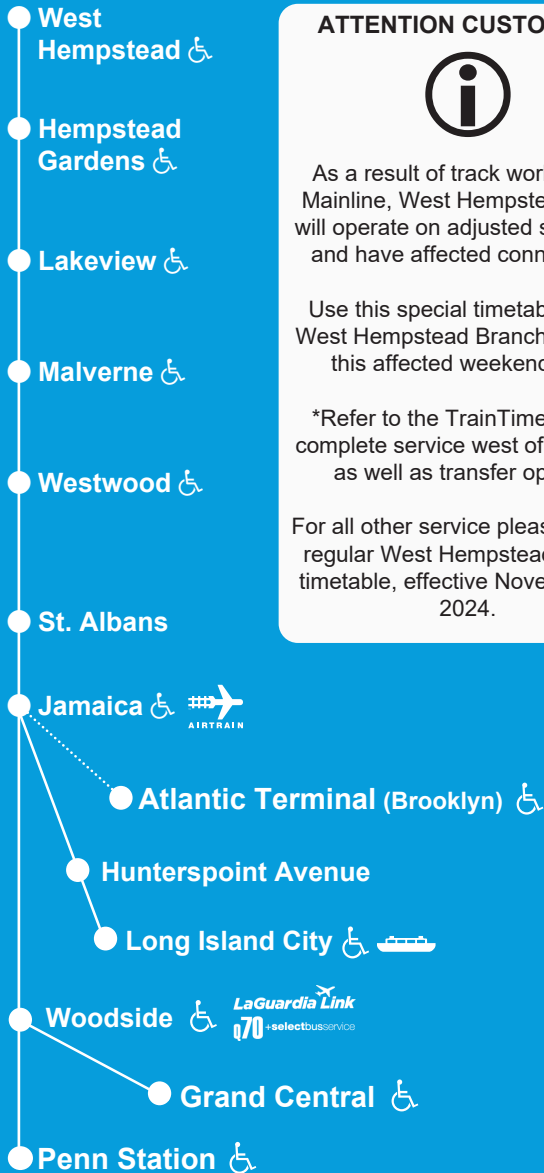

Special Timetable

West Hempstead Branch Special Track Work Timetable Effective Saturday & Sunday, February 15-16, 2025

ATTENTION CUSTOMERS

As a result of track work on the Mainline, West Hempstead trains will operate on adjusted schedules and have affected connections.

Use this special timetable for all West Hempstead Branch travel on this affected weekend only.

*Refer to the TrainTime app for complete service west of Jamaica, as well as transfer options.

For all other service please use the regular West Hempstead Branch timetable, effective November 11, 2024.

/// WATCH THE GAP ///

Reference Notes

*	For complete service west of Jamaica see the applicable City Terminal Zone timetable.
J	Transfer at Jamaica. Transfers are only shown on this timetable for select trains. Use the TrainTime app or a City Terminal Zone timetable to view all your transfer options.
All Branches	On all branches, eastbound trains may depart stations east of Jamaica up to three minutes earlier than times shown.
West of Jamaica	At stations west of Jamaica, westbound trains may depart stations up to three minutes earlier than times shown.