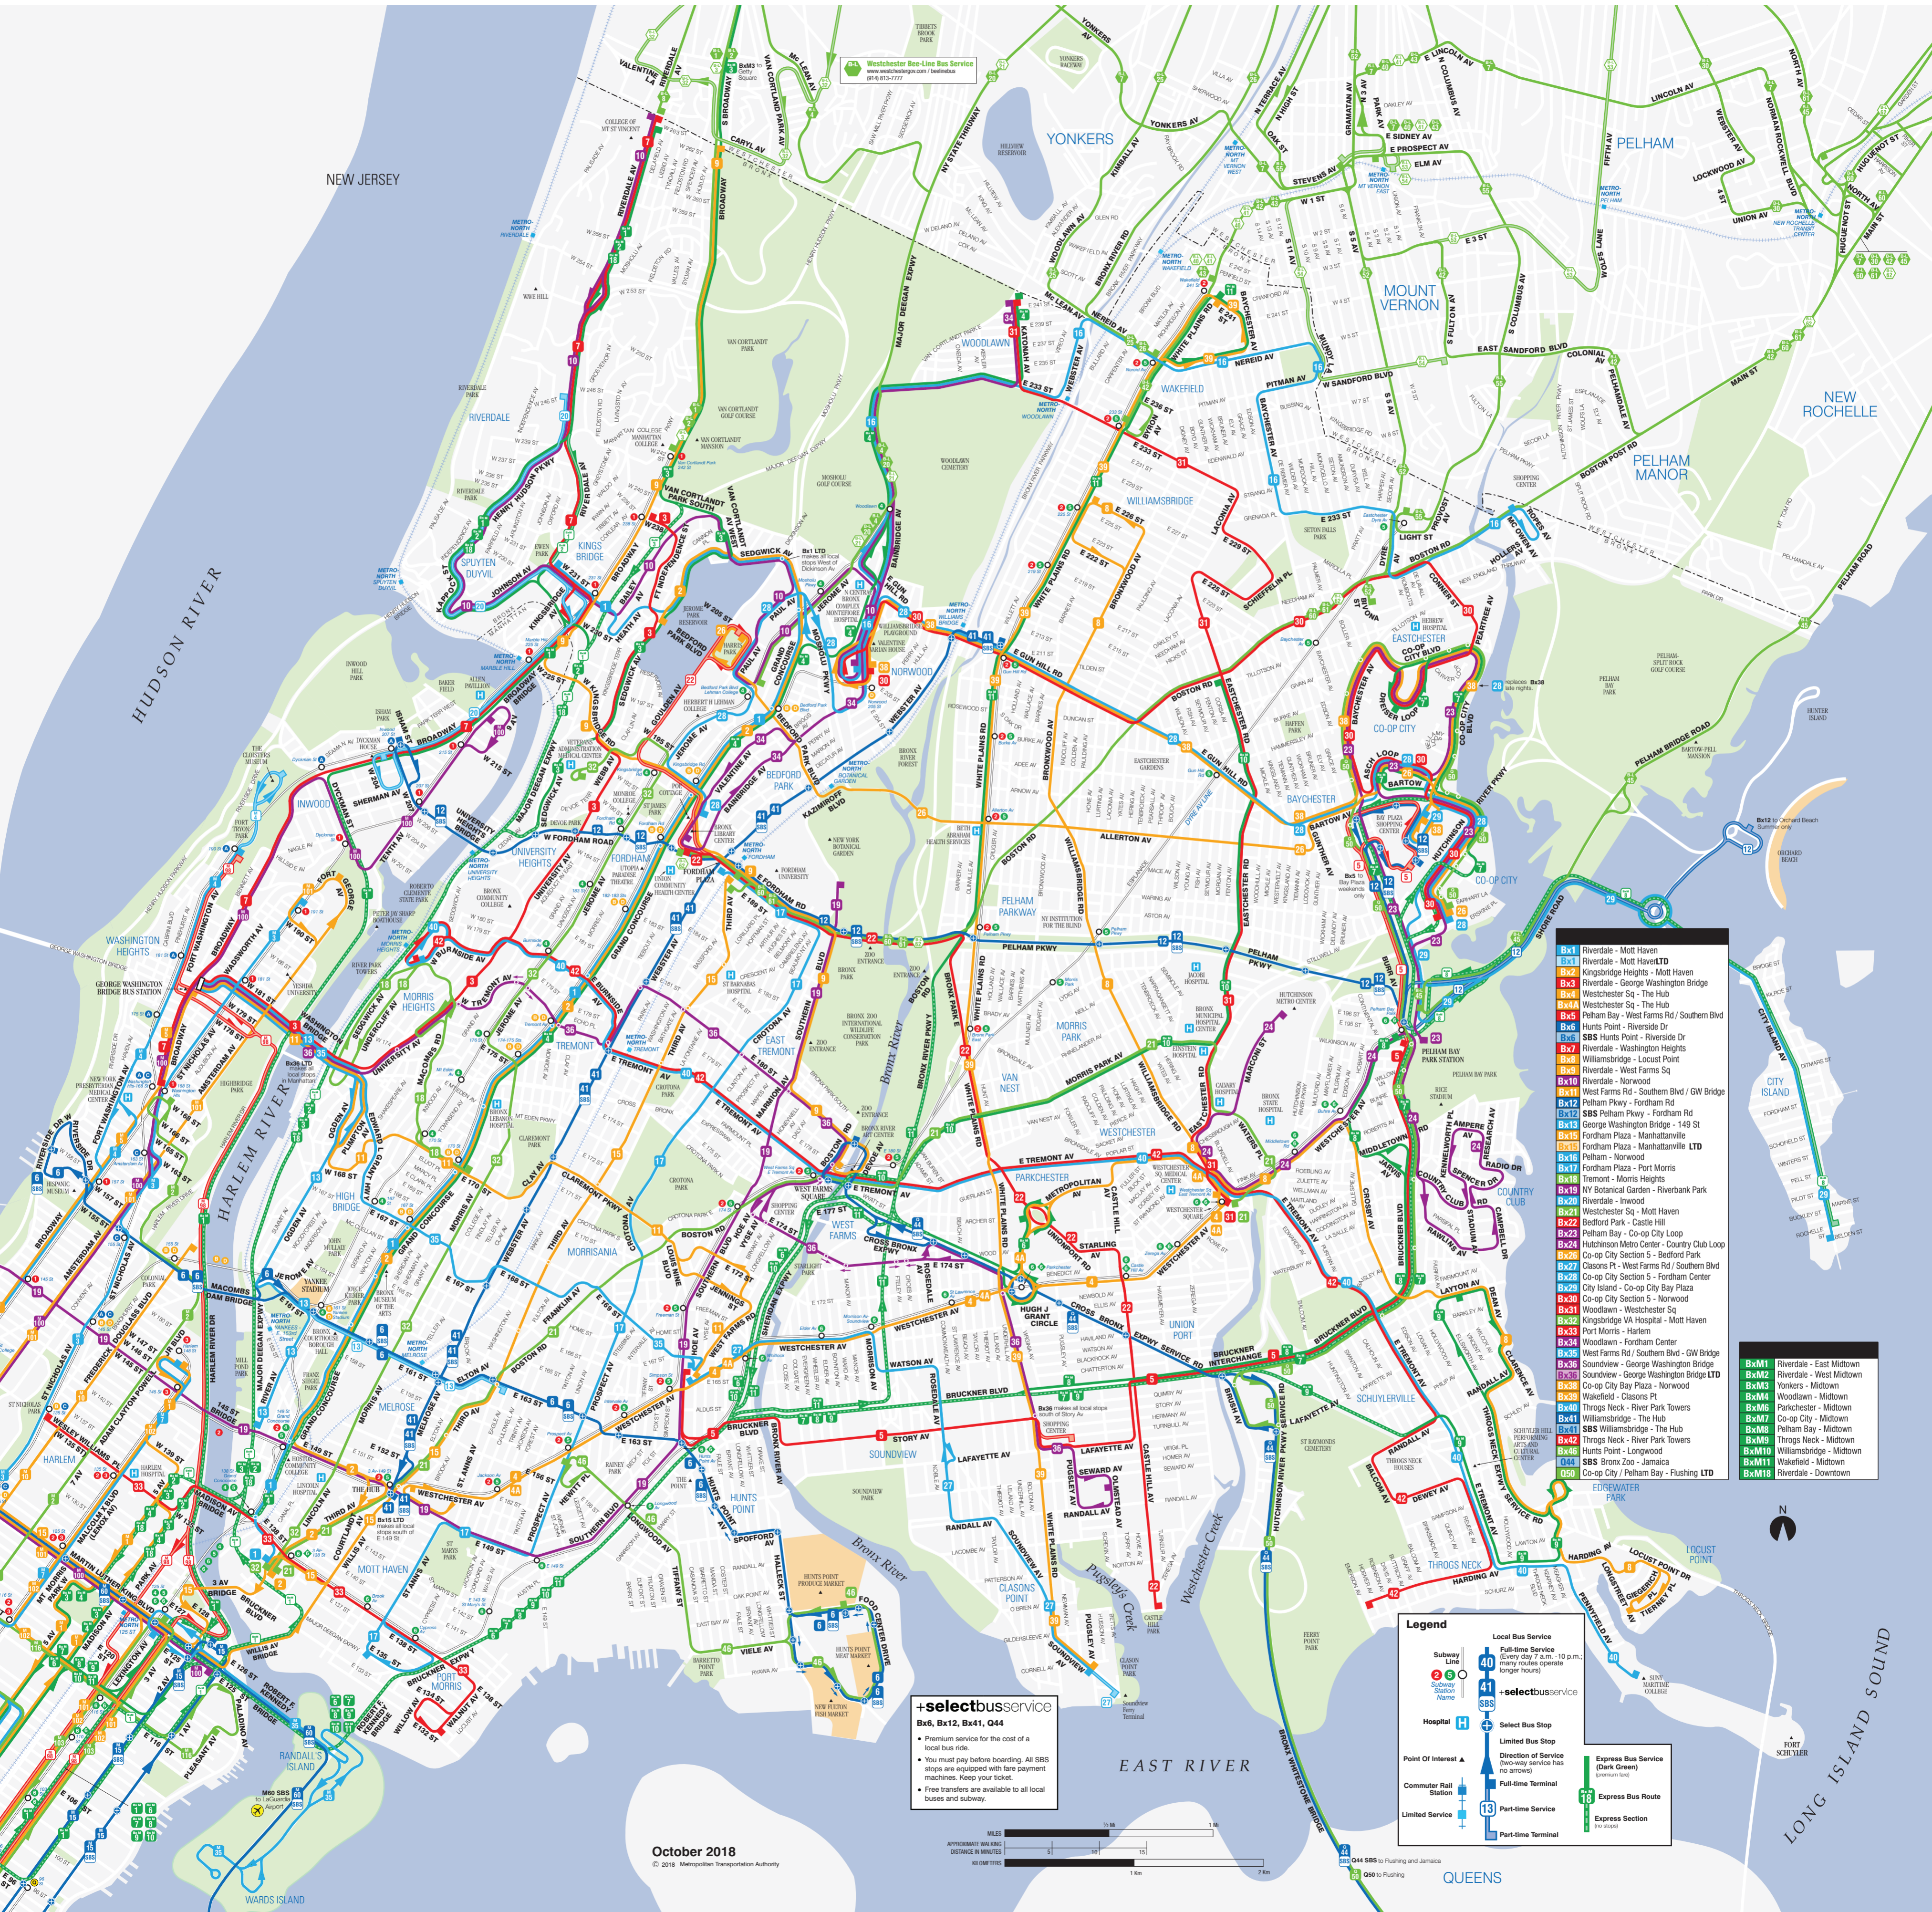

Bronx Bus Map

- Bx1 Riverdale - Mott Haven
- Bx1 Riverdale - Mott HavenLTD
- Bx2 Kingsbridge Heights - Mott Haven
- Bx3 Westside - George Washington Bridge
- Bx4 Westchester Sq - The Hub
- Bx5 Pelham Bay - West Farms Rd / Southern Blvd
- Bx6 Hunts Point - Riverside Dr
- Bx6 SBS Hunts Point - Riverside Dr
- Bx7 Riverdale - Washington Heights
- Bx8 Williamsbridge - Locust Point
- Bx9 Riverdale - West Farms Sq
- Bx10 Riverdale - Norwood
- Bx11 West Farms Rd - Southern Blvd / GW Bridge
- Bx12 Pelham Pkwy - Fordham Rd
- Bx12 SBS Pelham Pkwy - Fordham Rd
- Bx13 George Washington Bridge - 149 St
- Bx15 Fordham Plaza - Manhattanville LTD
- Bx16 Pelham - Norwood
- Bx17 Fordham Plaza - Port Morris
- Bx18 Tremont - Morris Heights
- Bx19 NY Botanical Garden - Riverbank Park
- Bx20 Riverdale - Inwood
- Bx21 Soundview - George Washington Bridge
- Bx22 Bedford Park - Castle Hill
- Bx23 Pelham Bay - Co-op City Loop
- Bx24 Hutchinson Metro Center - Country Club Loop
- Bx25 Co-op City Section 5 - Bedford Park
- Bx26 Clasons Pt - West Farms Rd / Southern Blvd
- Bx27 Co-op City Section 5 - Fordham Center
- Bx28 City Island - Co-op City Bay Plaza
- Bx30 Co-op City Section 5 - Norwood
- Bx31 Woodlawn - Westchester Sq
- Bx32 Kingsbridge VA Hospital - Mott Haven
- Bx33 Port Morris - Harlem
- Bx34 Woodlawn - Fordham Center
- Bx35 West Farms Rd / Southern Blvd - GW Bridge
- Bx36 Soundview - George Washington Bridge
- Bx38 Soundview - George Washington Bridge LTD
- Bx39 Co-op City Bay Plaza - Norwood
- Bx40 Wakefield - Clasons Pt
- Bx41 Throgs Neck - River Park Towers
- Bx41 SBS Williamsbridge - The Hub
- Bx42 SBS Williamsbridge - The Hub
- Bx43 Throgs Neck - River Park Towers
- Bx44 Hunts Point - Longwood
- Q44 SBS Bronx Zoo - Jamaica
- Q50 Co-op City / Pelham Bay - Flushing LTD

Legend

- Subway Line
- Subway Station Name
- Hospital
- Point of Interest
- Commuter Rail Station
- Limited Service
- Local Bus Service
- Full-time Service (Every day 7 a.m. - 10 p.m.; many routes operate longer hours)
- +selectbusservice
- Select Bus Stop
- Limited Bus Stop
- Direction of Service (two-way service has no arrows)
- Full-time Terminal
- Part-time Service
- Part-time Terminal
- Express Bus Service (premium fare)
- Express Bus Route
- Express Section (no stops)

October 2018
© 2018 Metropolitan Transportation Authority

LONG ISLAND SOUND