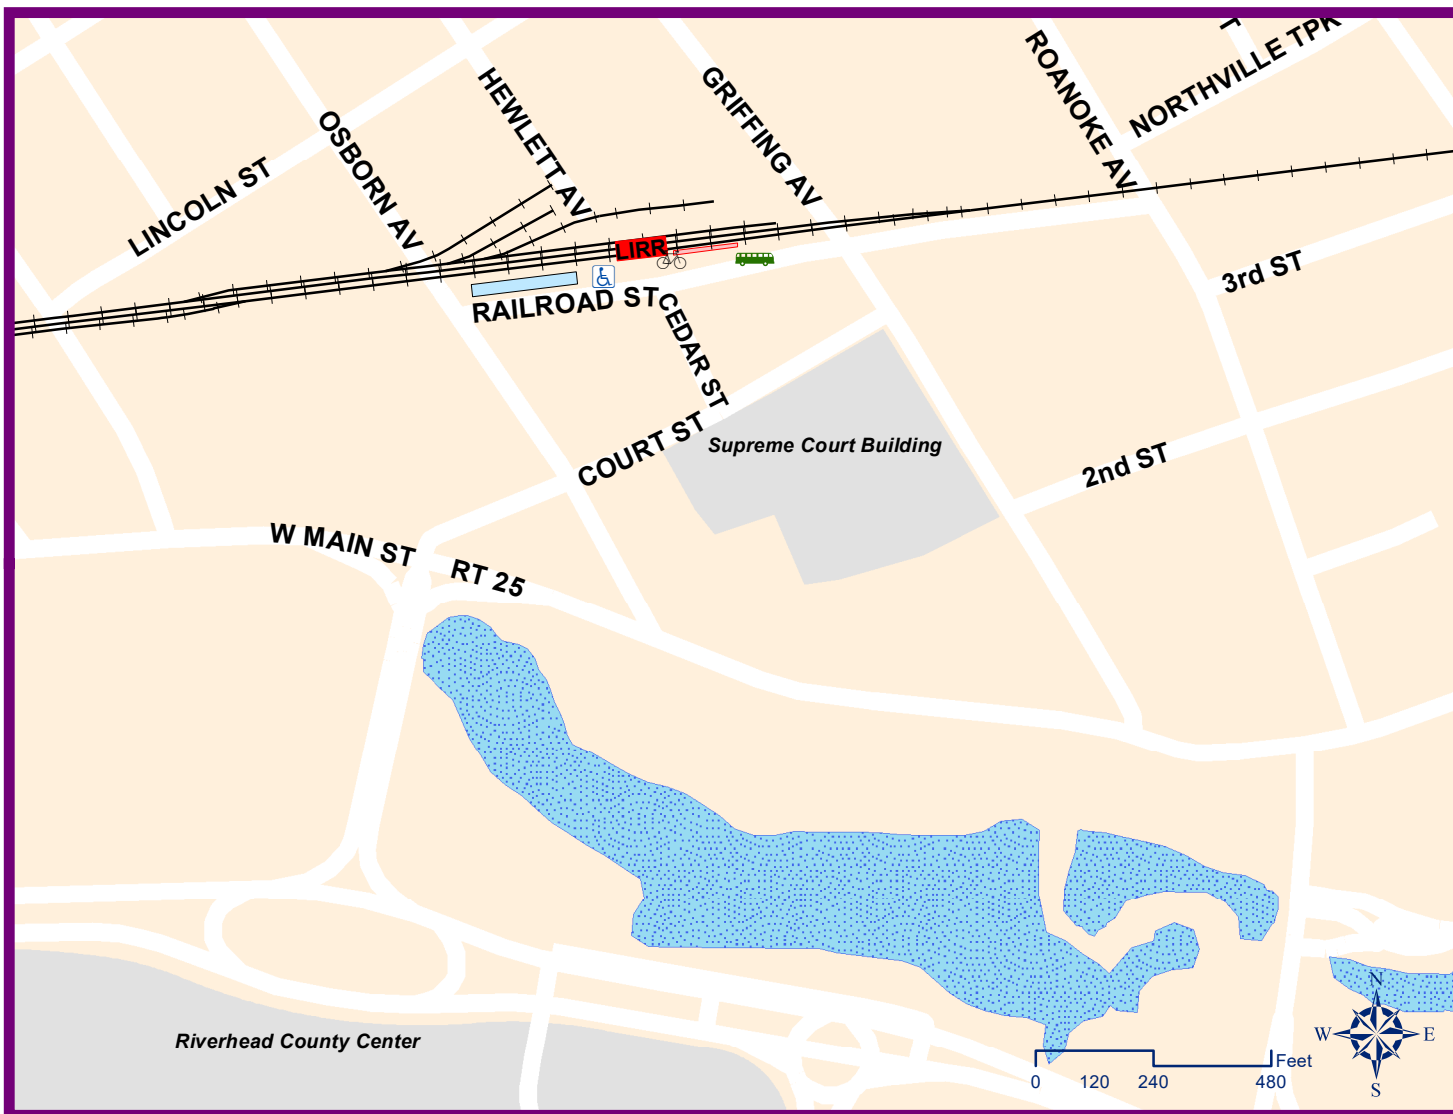

## Riverhead Station

### MAP LEGEND

**LIRR Station**

### Bus Routes

**Suffolk County Transit, 631-852-5200**

- S62, Hauppauge/Port Jefferson/Riverhead
- S92, East Hampton to Orient Point
- 8A, Suffolk Community College/  
Riverhead County Center  
Riverhead/Calverton