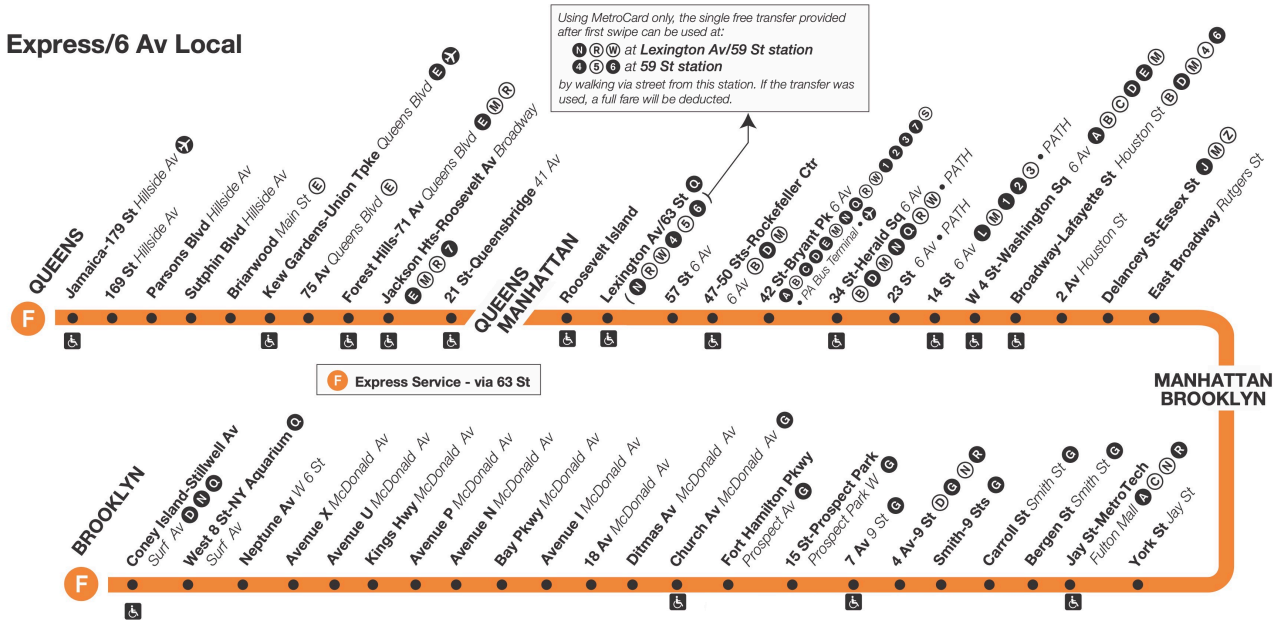

F Queens Blvd Express/6 Av Local

Station Service

- **FULL-TIME**
  Train always operates and always stops here.
- **ONE-WAY WEEKDAY RUSH HOUR**
  Train operates in one direction (to Manhattan AM, from Manhattan PM).
- **ACCESSIBLE STATION**

Transfers

- **A** Full-time
- **A** Part-time
- **S** Transportation to airport available.

tr00fa21245