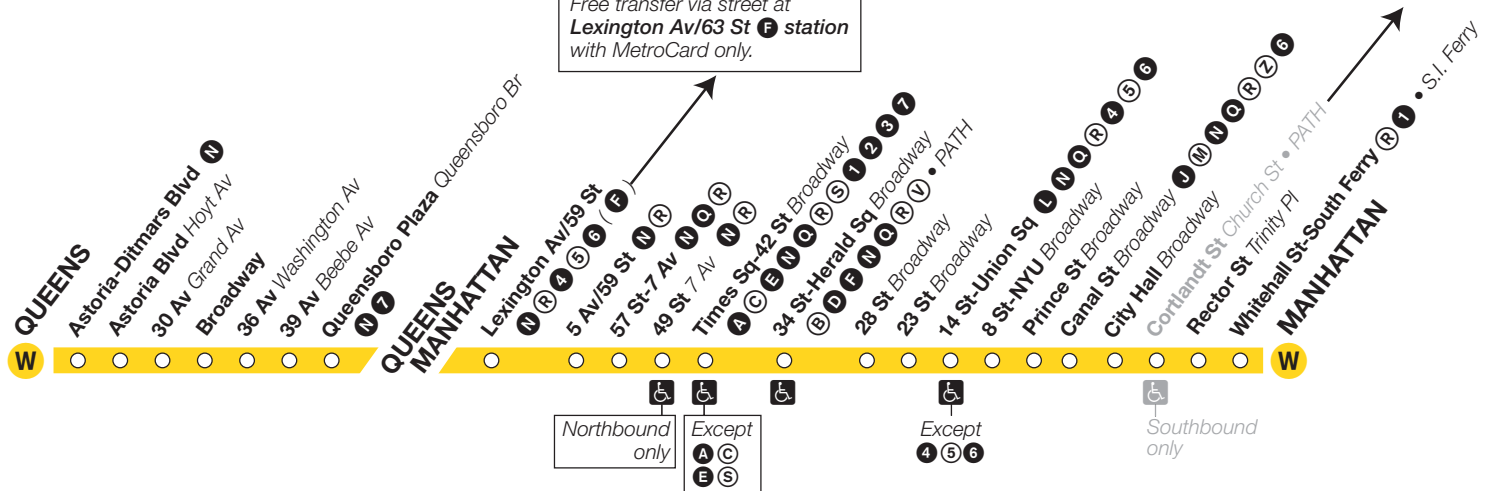

W Broadway Local

Station Service

○ PART-TIME
Train does not always operate or sometimes skips this station.

♿ ACCESSIBLE STATION

Transfers

7 Full-time
5 Part-time