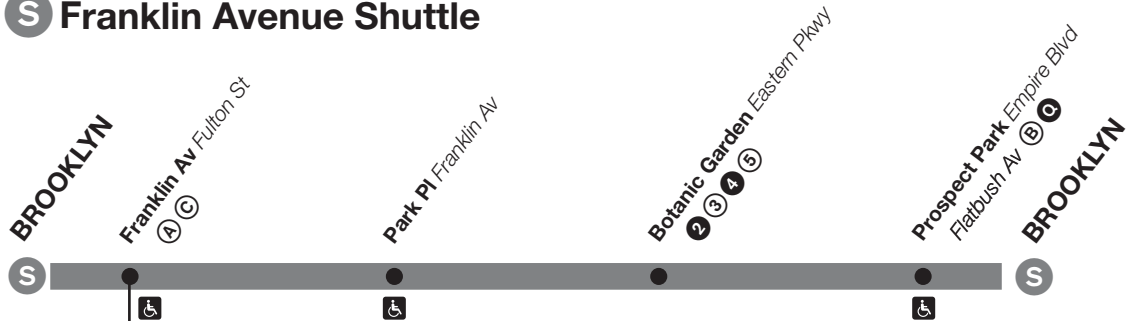

S Franklin Avenue Shuttle

At Franklin Av Station either the (A) or (C) transfer is available 24 hours.

Station Service

- **FULL-TIME**
  Train always operates and always stops here.
- ♿ **ACCESSIBLE STATION**

Transfers

- (A) Full-time
- (A) Part-time