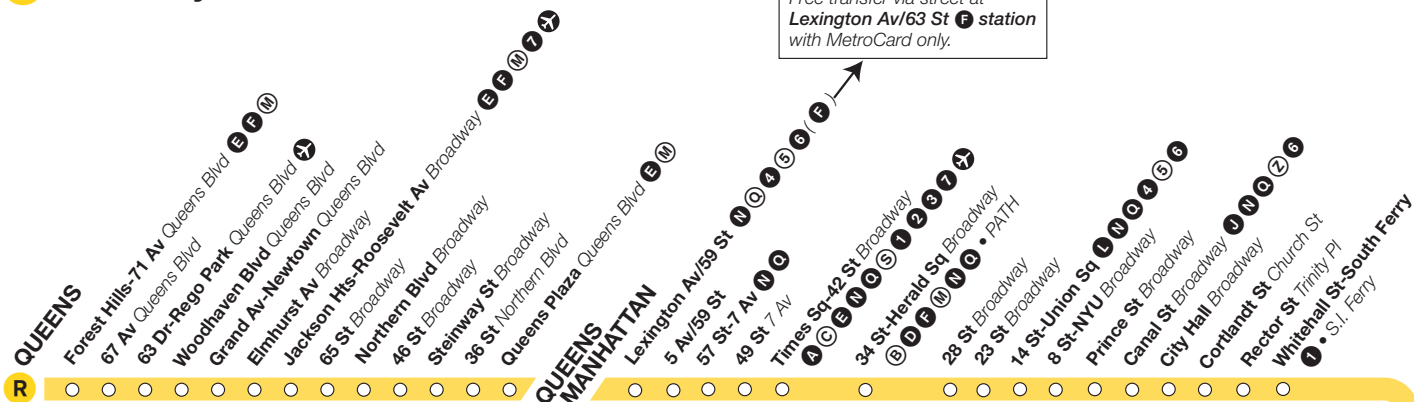

Effective December 4, 2011

Train Timetable

New York City Transit *Going your way*

R trains operate local between Forest Hills-71 Av, Queens, and 95 St/4 Av, Brooklyn, at all times except late nights.

During late nights, **R** trains operate only in Brooklyn between 36 St and 95 St/4 Av.

R Broadway Local

Free transfer via street at Lexington Av/63 St **F** station with MetroCard only.

Station Service

- PART-TIME**
Train does not always operate or sometimes skips this station.
- LATE-NIGHT SERVICE**
Train stops at this station late night hours only.
- ACCESSIBLE STATION**

← **Shuttle Service**
Express 59 St to 36 St

← **Shuttle Service**
Express 59 St to 36 St