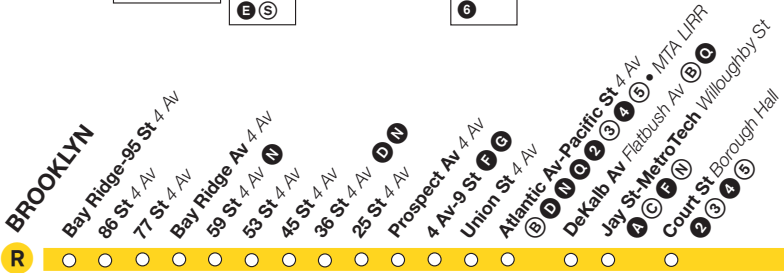

Effective December 4, 2011

Train Timetable

New York City Transit *Going your way*

R trains operate local between Forest Hills-71 Av, Queens, and 95 St/4 Av, Brooklyn, at all times except late nights.

During late nights, **R** trains operate only in Brooklyn between 36 St and 95 St/4 Av.

R Broadway Local

Free transfer via street at Lexington Av/63 St **F** station with MetroCard only.

Station Service

- PART-TIME**
Train does not always operate or sometimes skips this station.
- LATE-NIGHT SERVICE**
Train stops at this station late night hours only.
- ACCESSIBLE STATION**

Transfers

- A** Full-time
- A** Part-time
- Y** Bus or AIRTRAIN to airport

Northbound only
Except
A **C**
E **S**

Except
4 **5**
6

R Late Night Shuttle

NORTHBOUND LATE-NIGHT TRAINS SKIP 53 ST AND 45 ST STATIONS Use **N** instead