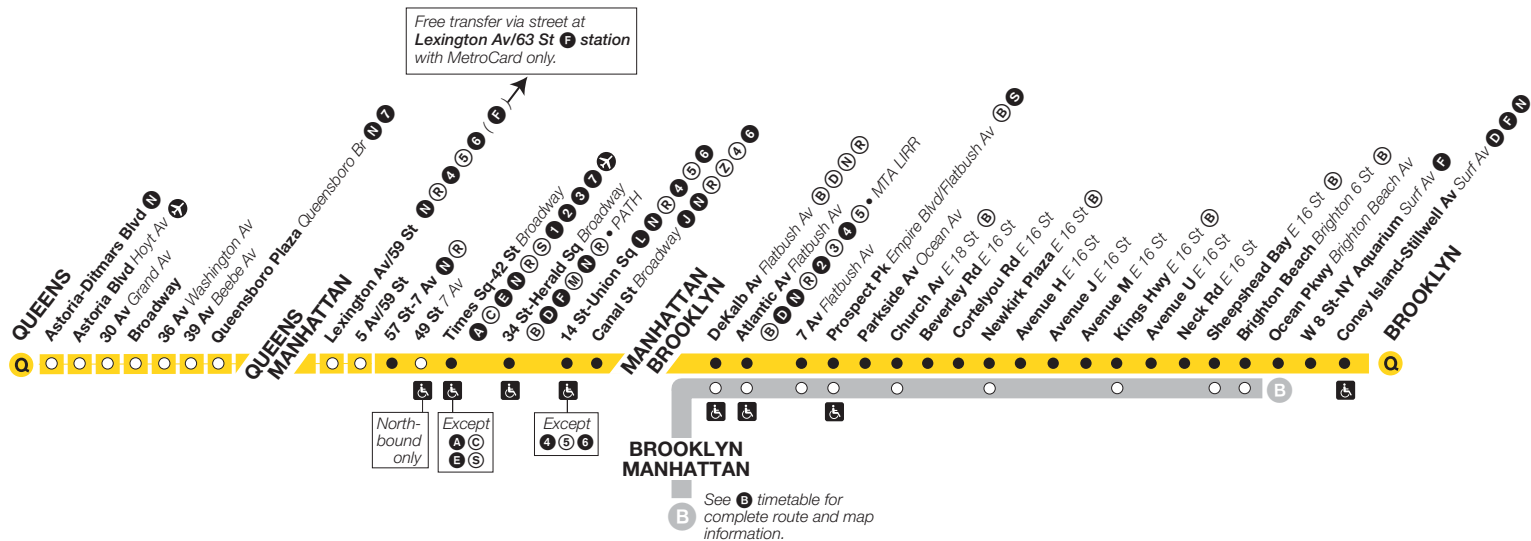

Effective December 4, 2011

Train Timetable

***Now Available:  Express
Service in Brooklyn***

New York City Transit *Going your way*

Q trains operate between 57 Street/7 Avenue, Manhattan, and Stillwell Avenue, Brooklyn at all times, except, weekdays from about 6 AM to about 11 PM when the route extends to operate between Astoria, Queens

and Stillwell Avenue, Brooklyn. Trains operate express via Broadway to Canal Street (lower level), cross into Brooklyn via the Manhattan Bridge, then operate local to and from Stillwell Avenue.

Fares – All MTA New York City Transit trains (subways and Staten Island Railway) and local buses (including Limited-Stop and +SelectBusService buses at MetroCard® fare collection machines) accept MetroCard. Express buses only accept 7-Day Express Bus Plus MetroCard or Pay-Per-Ride MetroCard. All of our buses and +SelectBusService coin fare collection machines accept exact fare in coins. Dollar bills, pennies, and half-dollar coins are not accepted.

Q Broadway Express (With B Express Service in Brooklyn)

Station Service

- FULL-TIME: Train always operates and always stops here.
- ○ PART-TIME ROUTE EXTENSION: Train does not always operate or sometimes skips this station.
- EXPRESS STOPS
- ♿ ACCESSIBLE STATION