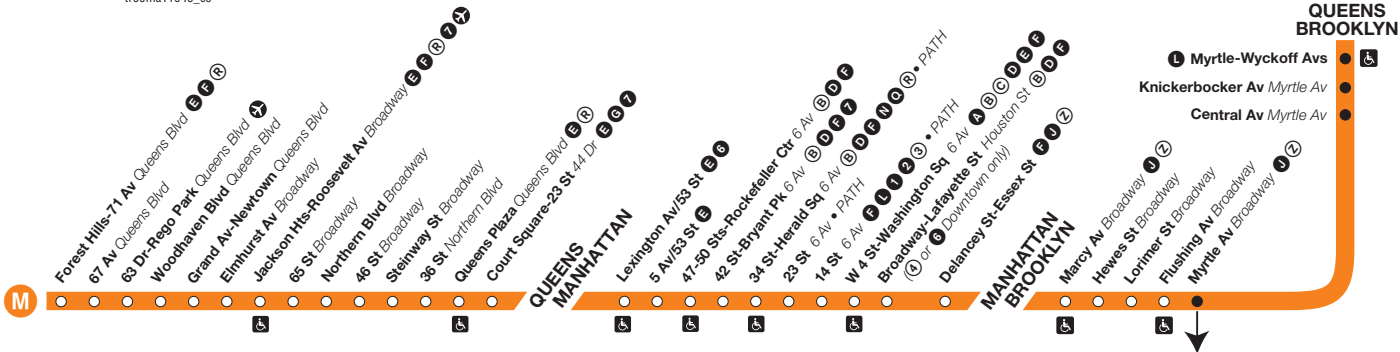

M Queens Blvd/6 Av Local

Station Service

FULL-TIME
Train always operates and always stops here.

PART-TIME
Train does not always operate or sometimes skips this station.

ACCESSIBLE STATION

tr00ma11046_cs

Transfers

A Full-time **A** Part-time
X Bus or AIRTRAIN to airport

Shuttle Service

Train operates nights, early mornings and all weekend.

WHEN SHUTTLE IS OPERATING
Toward Manhattan: Transfer to **J** service
Toward Queens: Transfer from **J** service