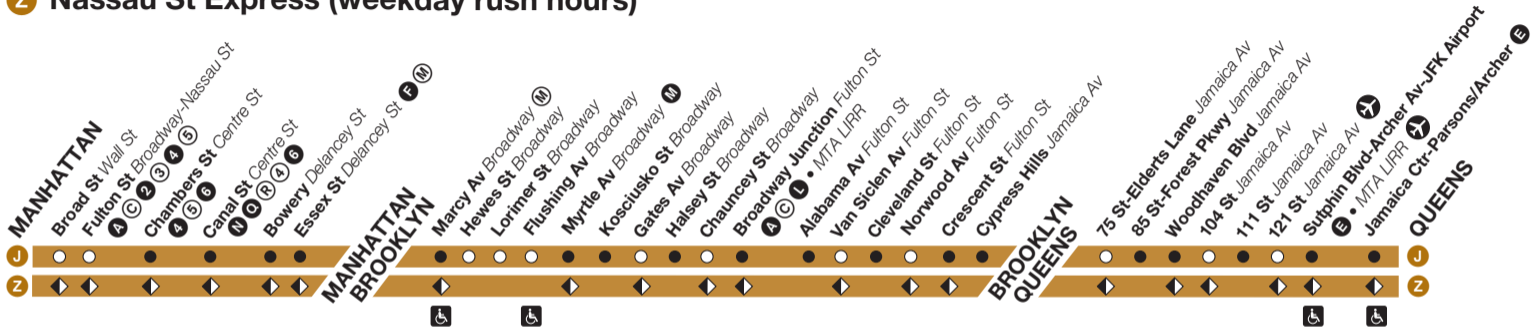

J Nassau St Local
Z Nassau St Express (weekday rush hours)

Station Service

● FULL-TIME
Train always operates and always stops here.

○ PART-TIME
Train does not always operate or sometimes skips this station.

◆ ONE-WAY RUSH HOUR
Train operates in one direction (to Manhattan AM, from Manhattan PM).

♿ ACCESSIBLE STATION

Transfers

Ⓐ Full-time **Ⓐ Part-time**

✈ Bus or AIRTRAIN to airport