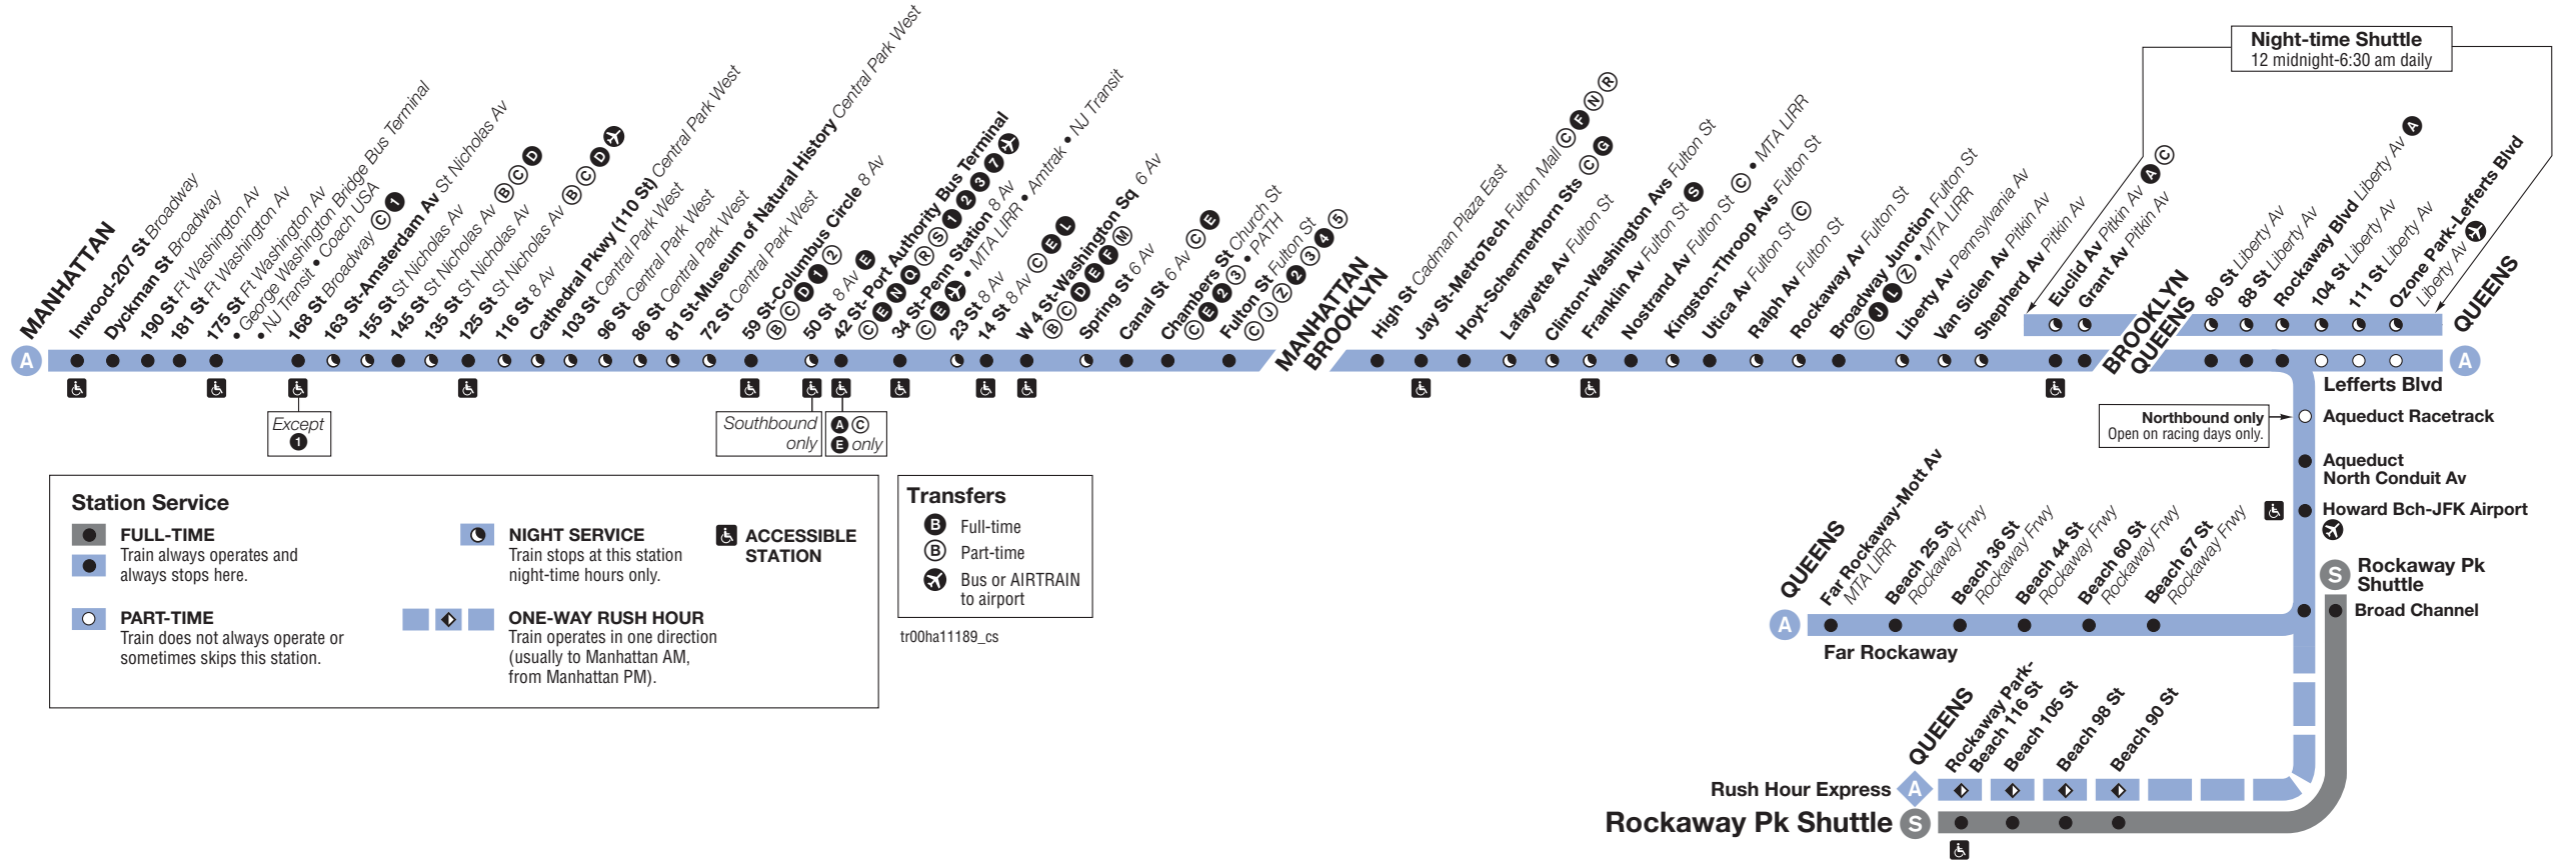

Fares – All MTA New York City Transit trains (subways and Staten Island Railway) and local buses (including Limited-Stop and +SelectBusService buses at MetroCard® fare collection machines) accept MetroCard. Express buses only accept 7-Day Express Bus Plus MetroCard or Pay-Per-Ride MetroCard. All of our buses and +SelectBusService coin fare collection machines accept exact fare in coins. Dollar bills, pennies, and half-dollar coins are not accepted.

**ROCKAWAY PARK SHUTTLE
SCHEDULE INSIDE**

S Rockaway Park Shuttle (with 8 Avenue Express)

tr00ha11189_cs

WEEKDAY SERVICE

S Rockaway Park Shuttle

From Broad Channel to Rockaway Park, Queens

	Broad Channel	Rckwy Pk Bch 116 St
M	12:04	12:12
X	12:18	12:26
M	12:19	12:27
M	12:31	12:39
X	12:40	12:48
M	12:46	12:54
X	1:04	1:12
M	1:06	1:14
M	1:17	1:25
X	1:30	1:38
M	1:32	1:40
	1:46	1:54
	2:06	2:14
	2:26	2:34
	2:46	2:54
	3:06	3:14
	3:26	3:34
	3:46	3:54
	4:06	4:14
	4:26	4:34
	4:46	4:54
	5:09	5:17
	5:32	5:40
	5:50	5:58
	6:09	6:17
	6:29	6:37
	6:47	6:55
	7:15	7:23
	7:37	7:45
	7:51	7:59
	8:09	8:17
	8:22	8:30
	8:38	8:46
	8:53	9:01
	9:10	9:18
	9:30	9:38
	9:50	9:58
	10:05	10:13
	10:19	10:27
	10:32	10:40
	10:50	10:58
	11:07	11:15
	11:23	11:31
	11:36	11:44
	11:51	11:59
	12:06	12:14
	12:21	12:29
	12:36	12:44
	12:51	12:59
	1:06	1:14
	1:21	1:29
	1:36	1:44
	1:51	1:59
	2:06	2:14
	2:21	2:29
	2:36	2:44
	2:51	2:59
	3:06	3:14
	3:20	3:28
	3:36	3:44

M - Monday morning only (Sunday nights)

X - Except Monday morning (Sunday nights)

Bold times denote PM hours.

S weekday Rockaway Park Shuttle service to Rockaway Park, Queens, cont.

Broad Channel	Rckwy Pk Bch 116 St
3:50	3:58
4:08	4:16
4:19	4:27
4:30	4:38
4:45	4:53
5:04	5:12
5:15	5:23
5:31	5:40
5:46	5:55
6:11	6:20
6:31	6:40
6:47	6:56
6:59	7:07
7:09	7:17
7:21	7:29
7:34	7:42
7:44	7:52
7:58	8:06
8:11	8:19
8:27	8:35
8:41	8:49
8:57	9:05
9:15	9:23
9:36	9:44
9:55	10:03
10:15	10:23
10:38	10:46
10:52	11:00
11:13	11:21
11:33	11:41
11:55	12:03