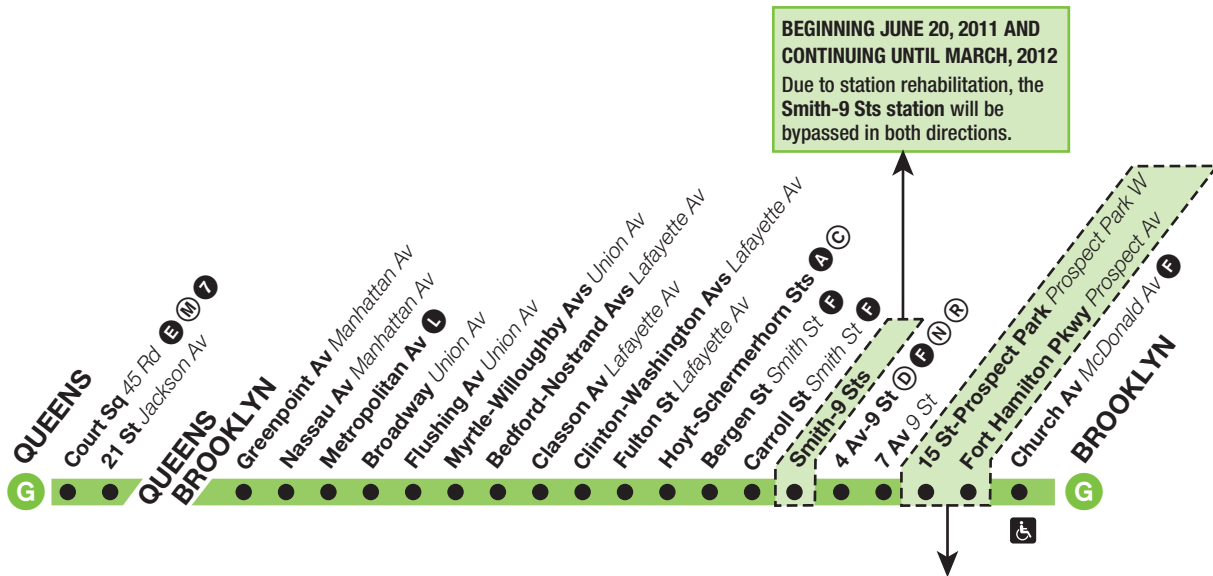

G Brooklyn-Queens Crosstown

BEGINNING JUNE 20, 2011 AND CONTINUING UNTIL MARCH, 2012
Due to station rehabilitation, the Smith-9 Sts station will be bypassed in both directions.

Station Service

- **FULL-TIME**
  Train always operates and always stops here.
- **ACCESSIBLE STATION**

Transfers

- **(A)** Full-time
- **(A)** Part-time

BEGINNING NOVEMBER 14, 2011 AND CONTINUING UNTIL MARCH, 2012
Due to station rehabilitation, the Coney Island bound platform of the Fort Hamilton Pkwy and 15 St-Prospect Park stations will be bypassed.