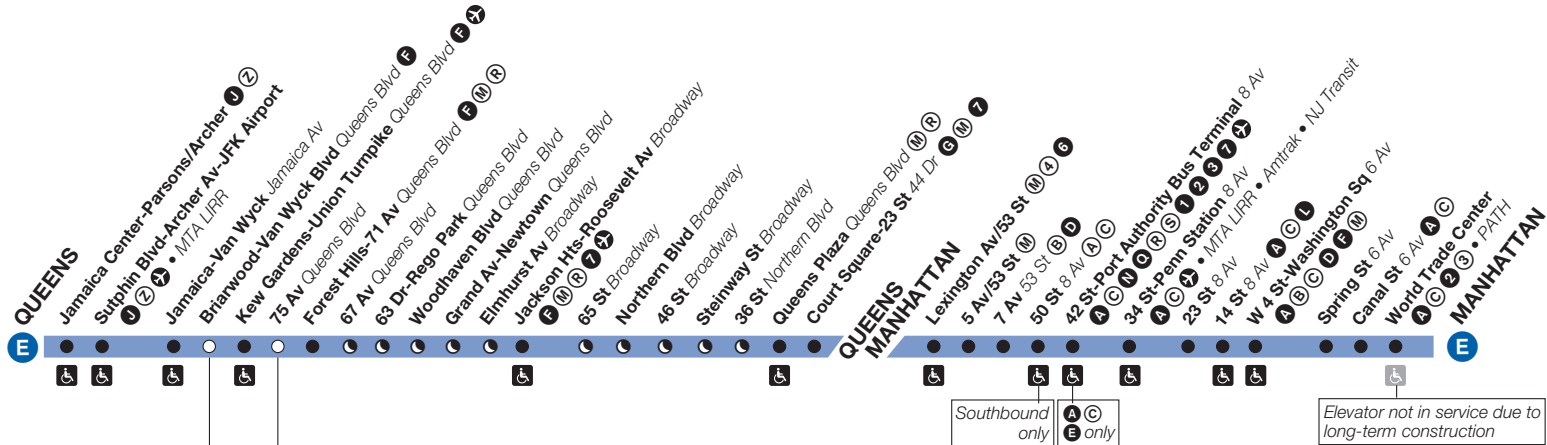

Effective December 4, 2011

Train Timetable

New York City Transit *Going your way*

E trains operate between Jamaica Center (Parsons/Archer), Queens, and World Trade Center, Manhattan, at all times.

Fares – All MTA New York City Transit trains (subways and Staten Island Railway) and local buses (including Limited-Stop and +SelectBusService buses at MetroCard® fare collection machines) accept MetroCard. Express buses only accept 7-Day Express Bus Plus MetroCard or Pay-Per-Ride MetroCard. All of our buses and +SelectBusService coin fare collection machines accept exact fare in coins. Dollar bills, pennies, and half-dollar coins are not accepted.

E 8 Av Local

E trains stop at **Briarwood-Van Wyck Blvd** and **75 Av** as follows:

- During weekday evenings and late nights.
- Saturday and Sunday.

Weekday Service

E Southbound

From Jamaica Ctr, Queens, to World Trade Ctr, Manhattan